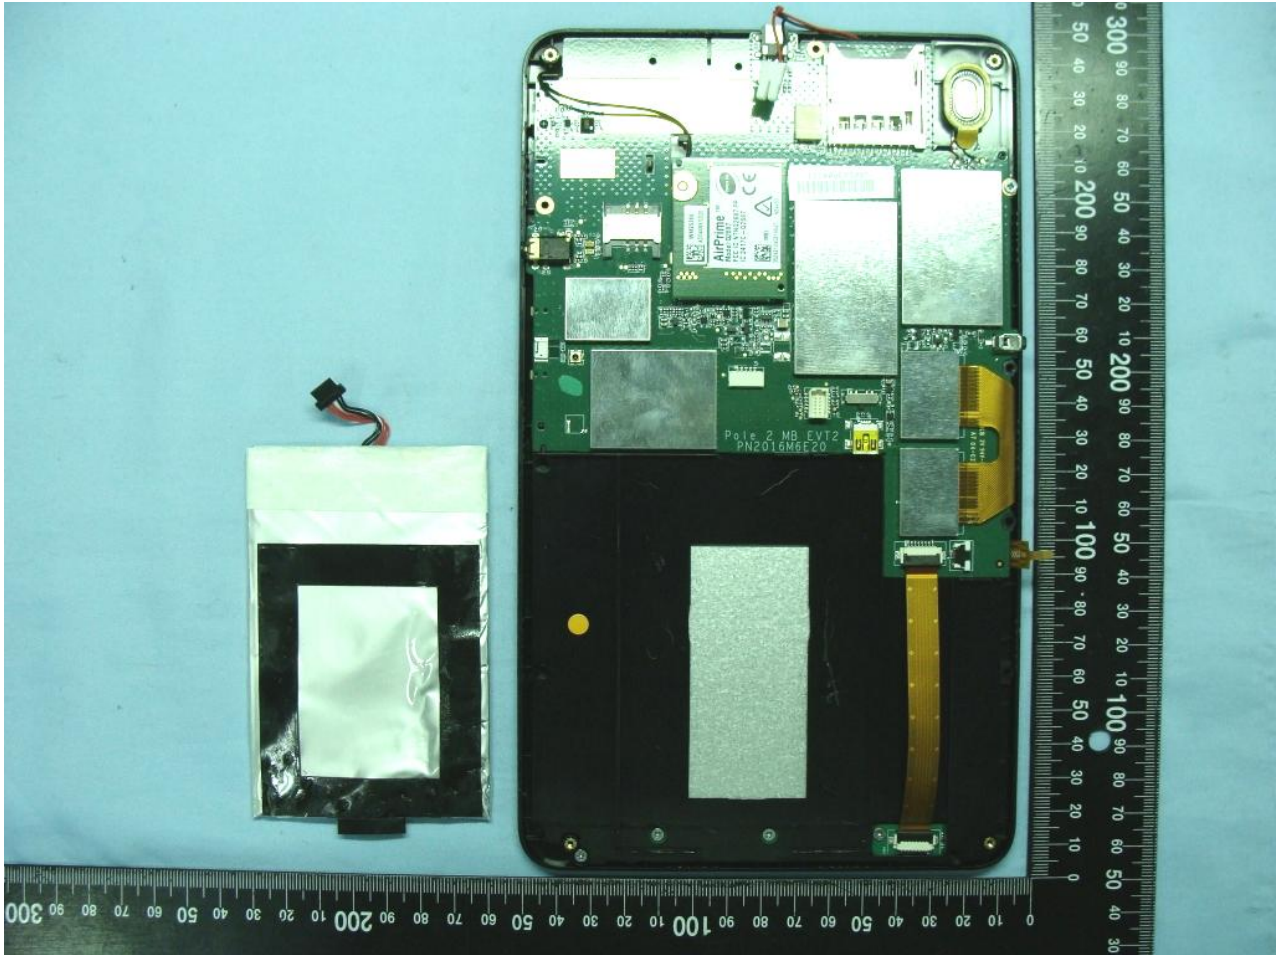

### 3. Internal Photograph of EUT

Brand Name: Pandigital / Model Name: PRD09TXXXXXXXX(X=A-Z, a-z, 0-9 or blank)

Brand Name: Pandigital / Model Name: PRD09TXXXXXXXX(X=A~Z, a~z, 0-9 or blank)

Brand Name: Pandigital / Model Name: PRD09TXXXXXXXX(X=A~Z, a~z, 0-9 or blank)