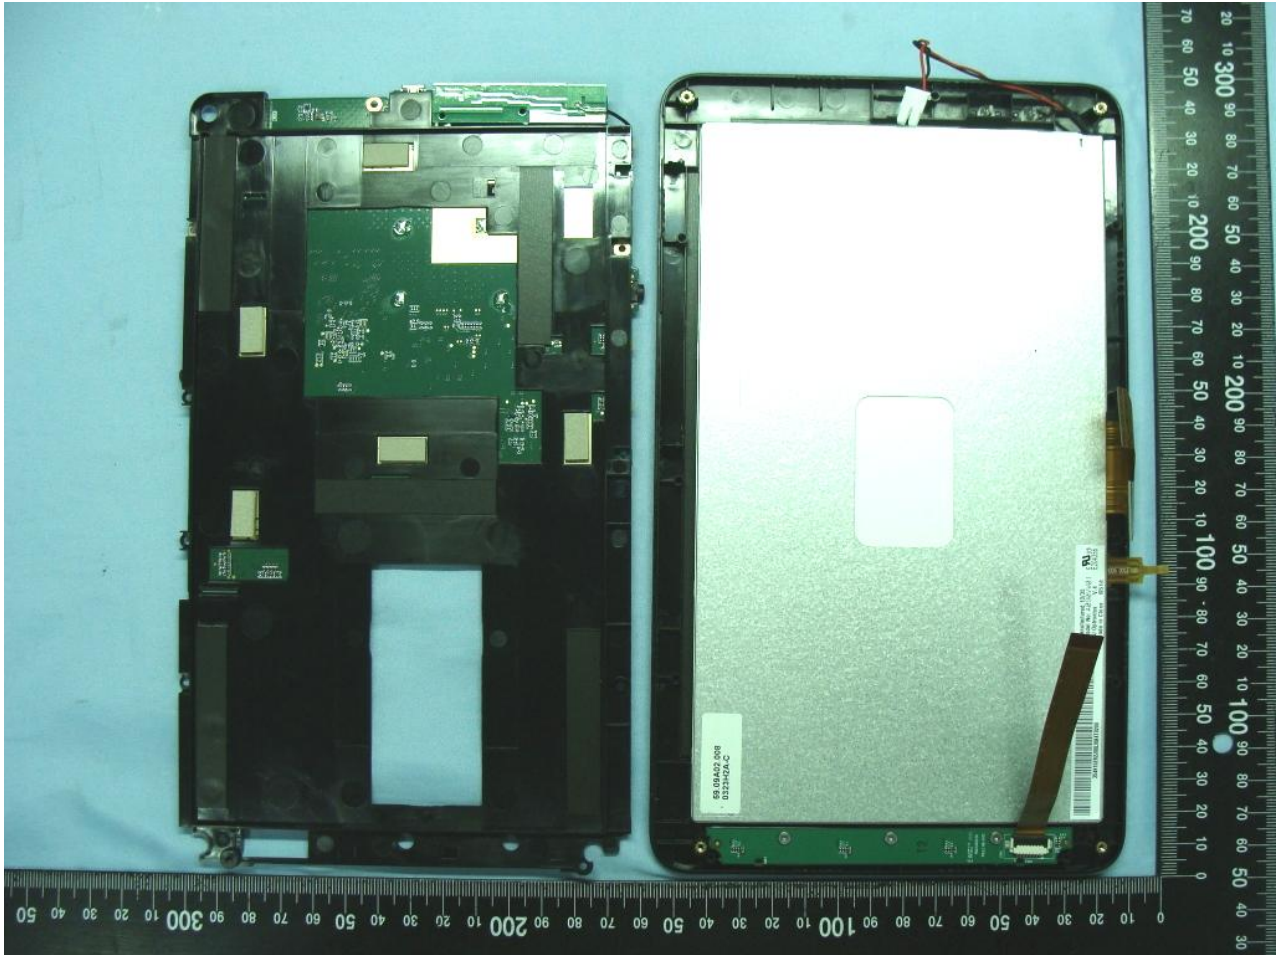

### 3. Internal Photograph of EUT

Brand Name: Pandigital / Model Name: PRD09TXXXXXXXX(X=A-Z, a-z, 0-9 or blank)

Brand Name: Pandigital / Model Name: PRD09TXXXXXXXX(X=A~Z, a~z, 0-9 or blank)

Brand Name: Pandigital / Model Name: PRD09TXXXXXXXX(X=A~Z, a~z, 0-9 or blank)