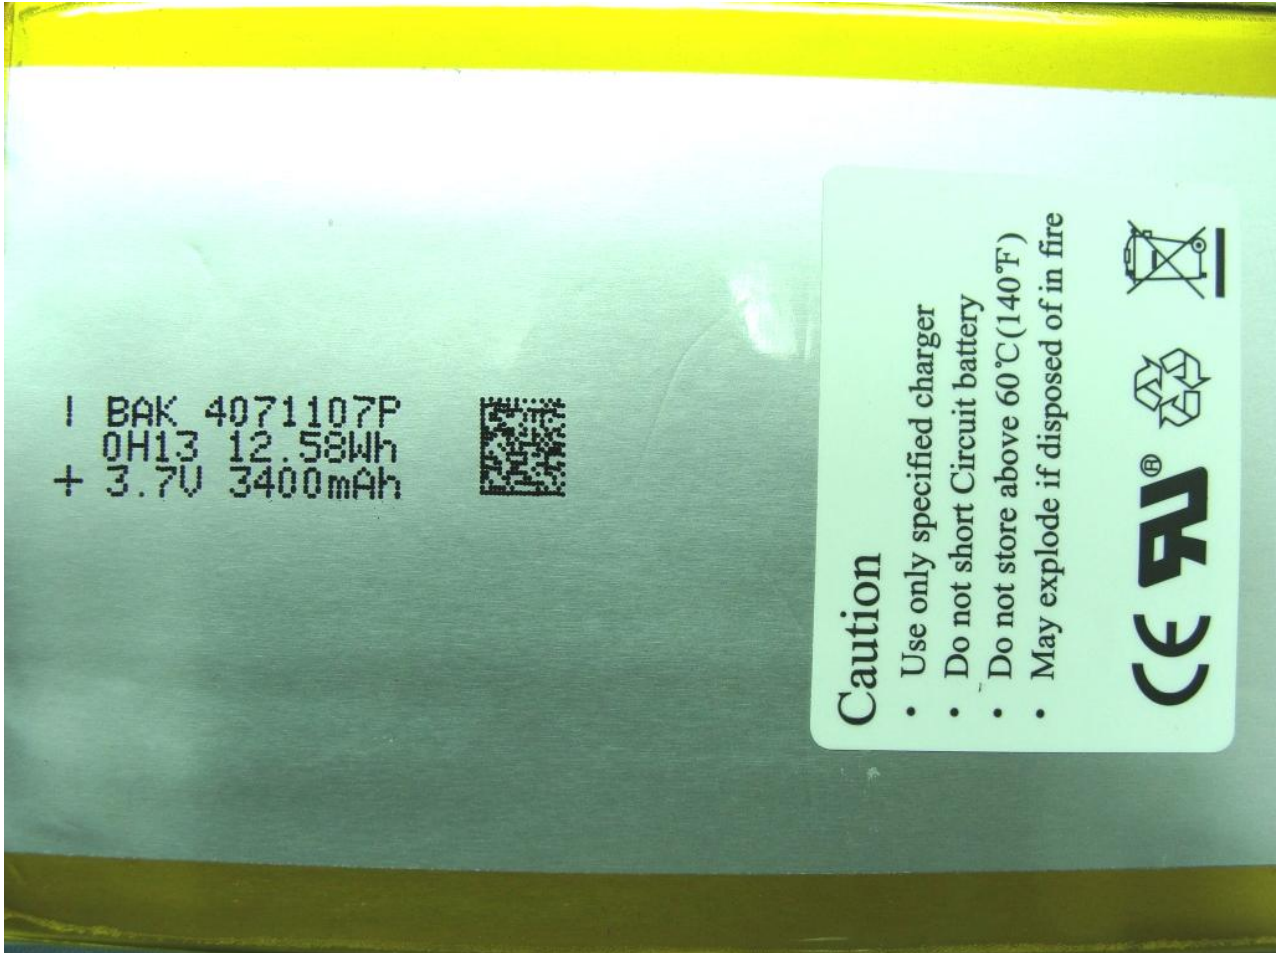

Battery 2

Brand Name: Pandigital / Model Name: PRD09TXXXXXXXX(X=A~Z, a~z, 0-9 or blank)

Brand Name: Pandigital / Model Name: PRD09TXXXXXXXX(X=A-Z, a-z, 0-9 or blank)

Brand Name: Pandigital / Model Name: PRD09TXXXXXXXX(X=A~Z, a~z, 0-9 or blank)