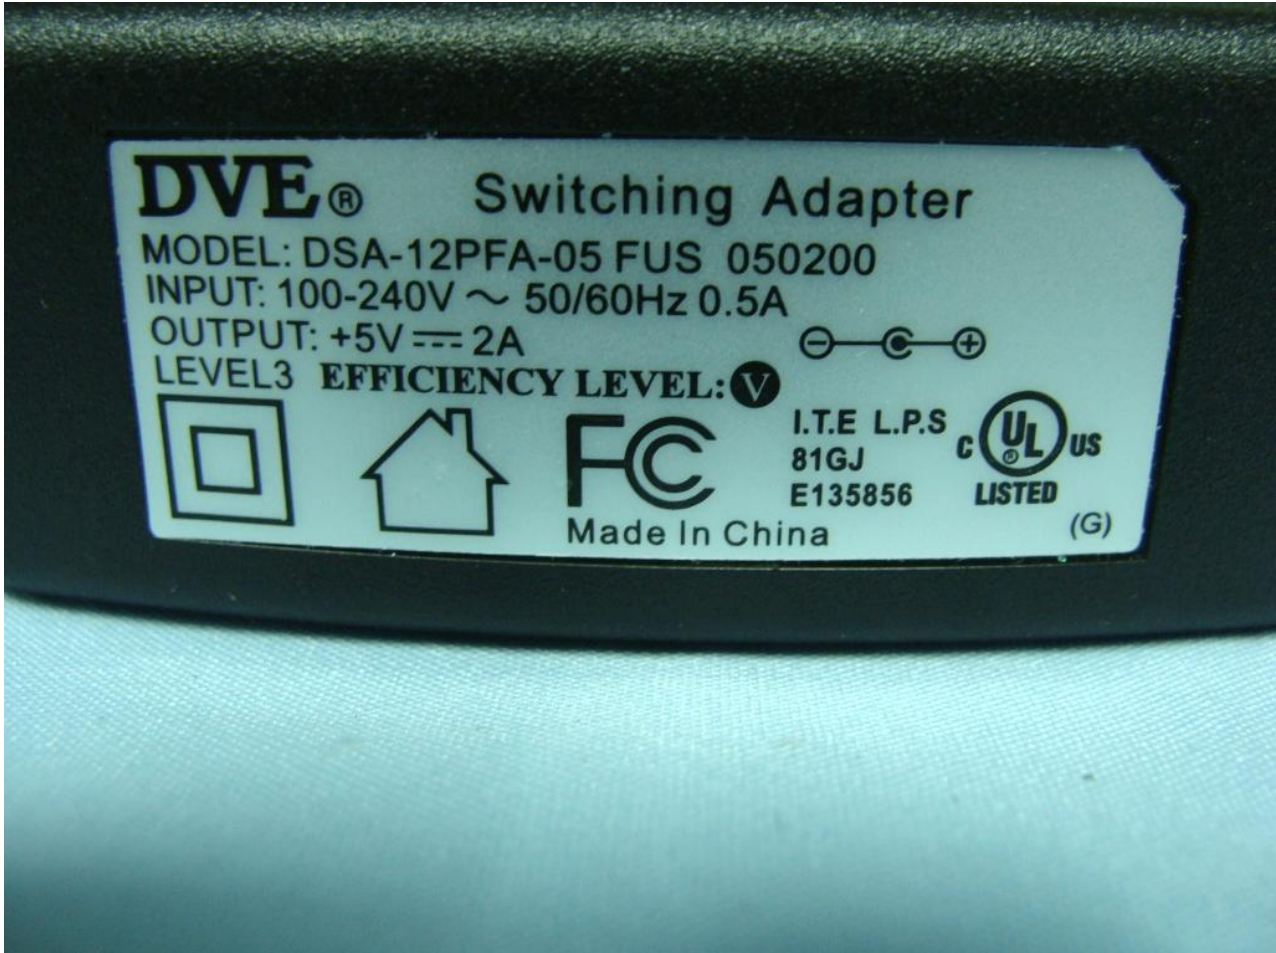

Brand Name: Pandigital / Model Name: PRD09TXXXXXXXX(X=A-Z, a-z, 0-9 or blank)