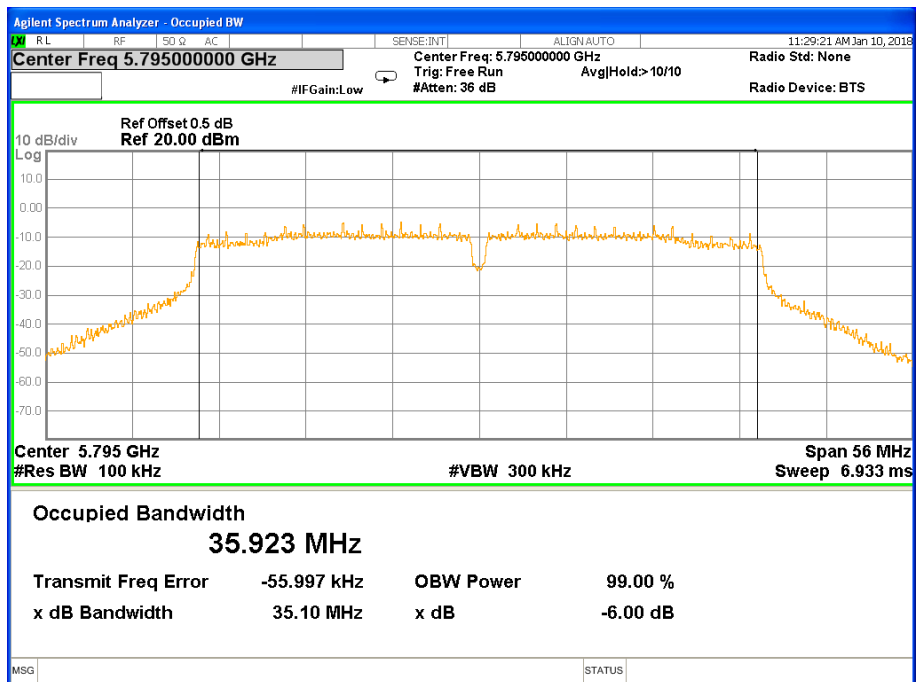

6 dB Bandwidth 802.11ac(HT40) Channel 159