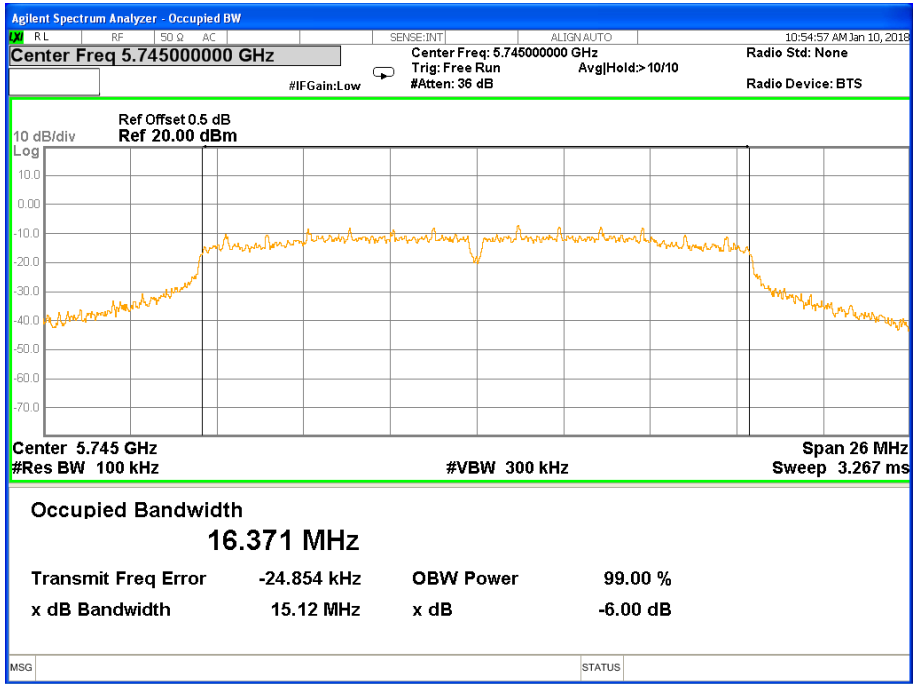

Antenna B

Band IV (5.725-5.850GHz) 802.11a, 6 dB Bandwidth

6 dB Bandwidth 802.11a Channel 149