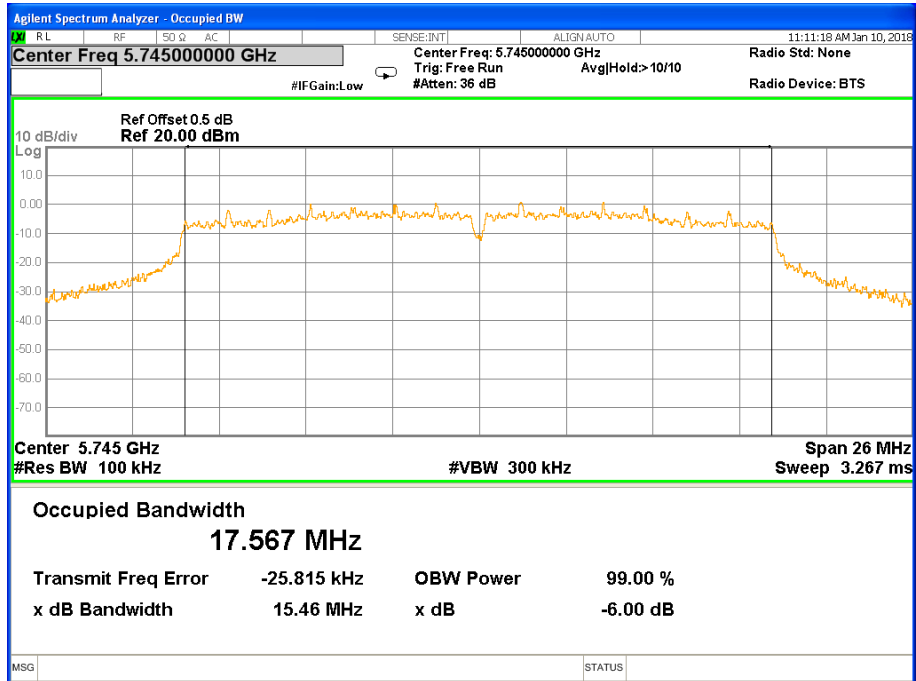

Band IV (5.725-5.850GHz) 802.11ac(HT20) 6 dB Bandwidth

6 dB Bandwidth 802.11ac(HT20) Channel 149