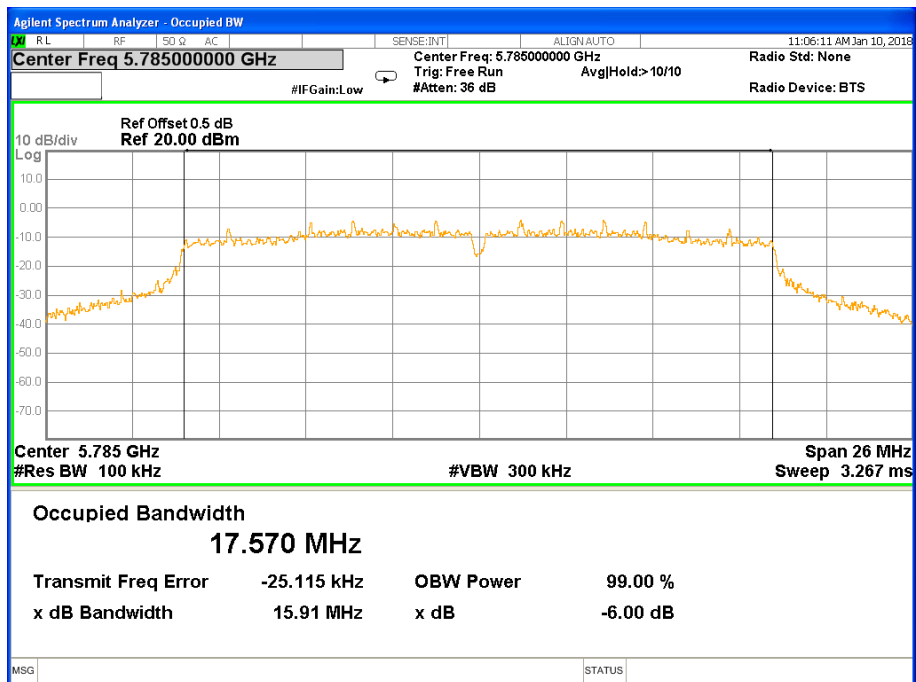

6 dB Bandwidth 802.11n(HT20) Channel 157