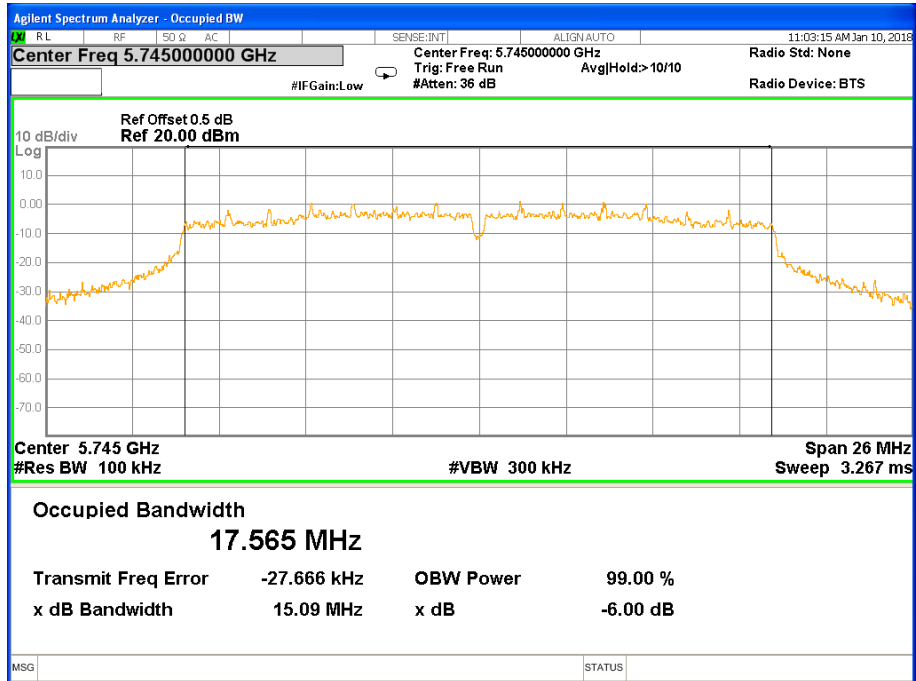

Antenna B

Band IV (5.725-5.850GHz) 802.11a, 6 dB Bandwidth

6 dB Bandwidth 802.11a Channel 149

6 dB Bandwidth 802.11a Channel 157

6 dB Bandwidth 802.11a Channel 165

Band IV (5.725-5.850GHz) 802.11n(HT20) 6 dB Bandwidth 6 dB Bandwidth 802.11n(HT20) Channel 149