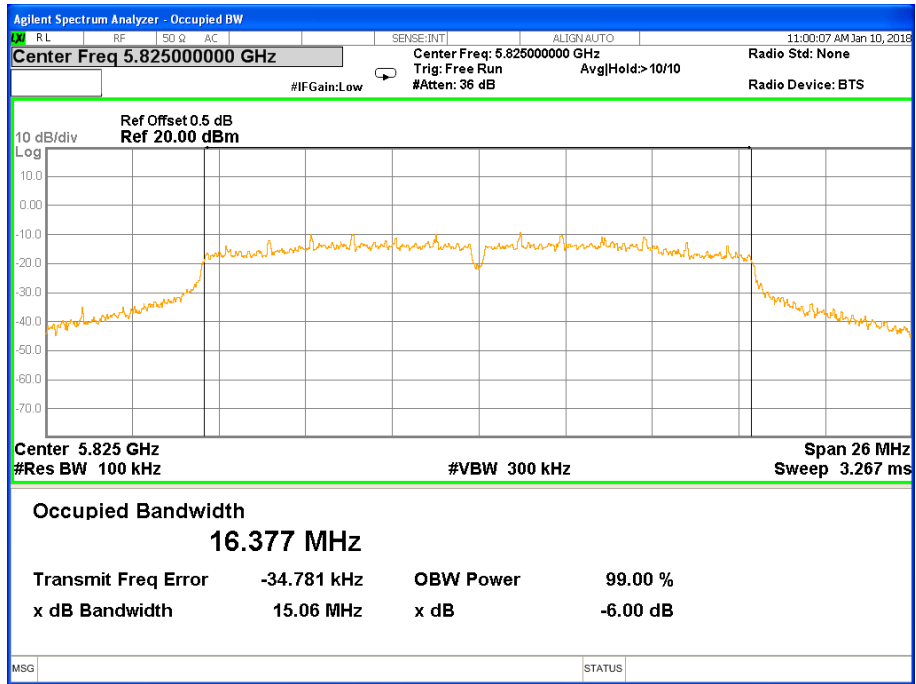

Antenna B

Band IV (5.725-5.850GHz) 802.11a, 6 dB Bandwidth

6 dB Bandwidth 802.11a Channel 149

6 dB Bandwidth 802.11a Channel 157

6 dB Bandwidth 802.11a Channel 165

Band IV (5.725-5.850GHz) 802.11n(HT20) 6 dB Bandwidth 6 dB Bandwidth 802.11n(HT20) Channel 149