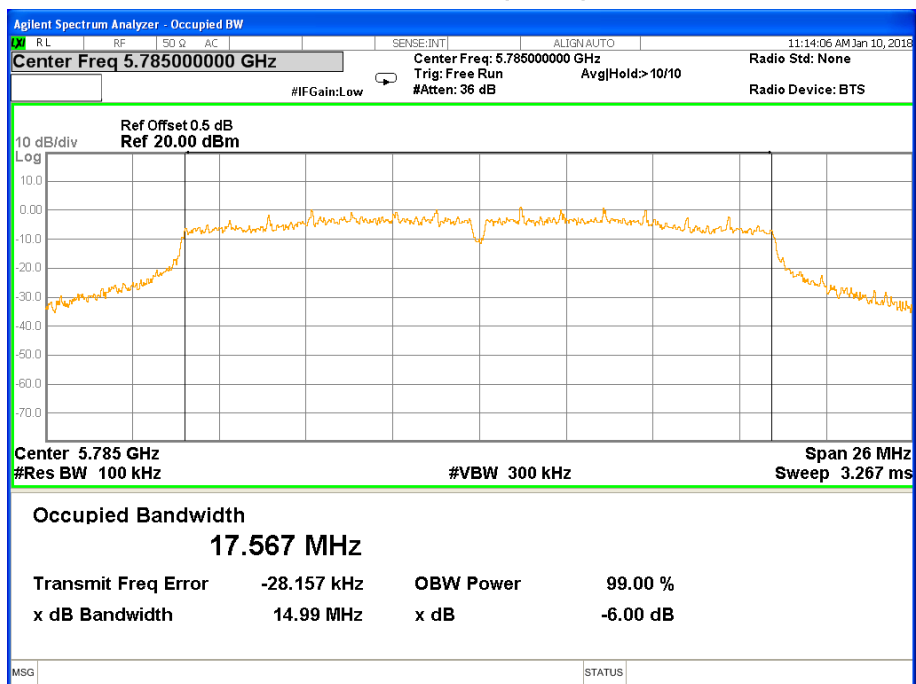

6 dB Bandwidth 802.11ac(HT20) Channel 157