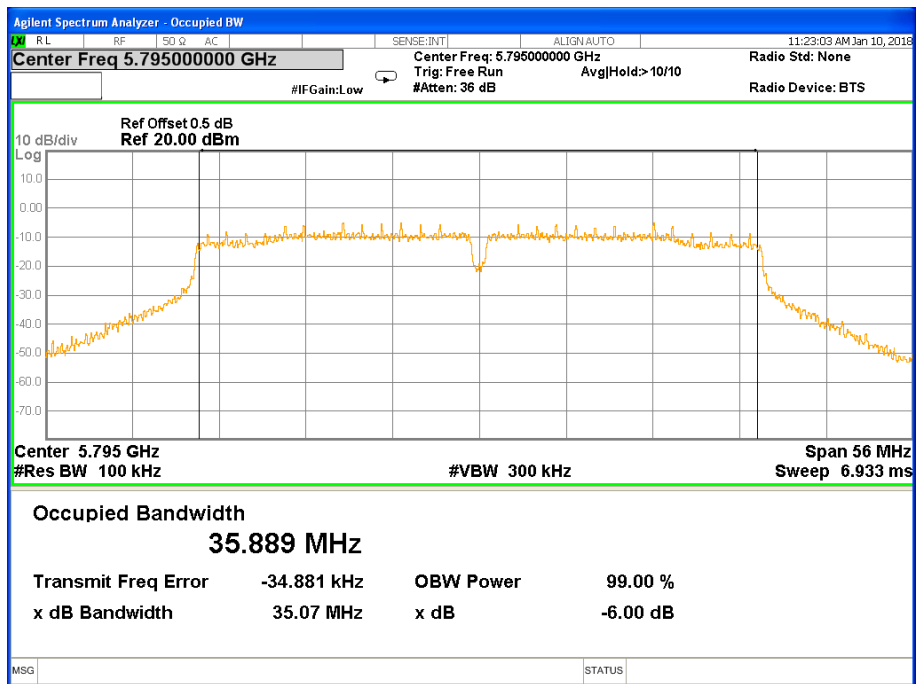

6 dB Bandwidth 802.11n(HT20) Channel 157

6 dB Bandwidth 802.11n(HT20) Channel 165

Band IV (5.725-5.850GHz) 802.11n(HT40) 6 dB Bandwidth
6 dB Bandwidth 802.11n(HT40) Channel 151

6 dB Bandwidth 802.11n(HT40) Channel 159