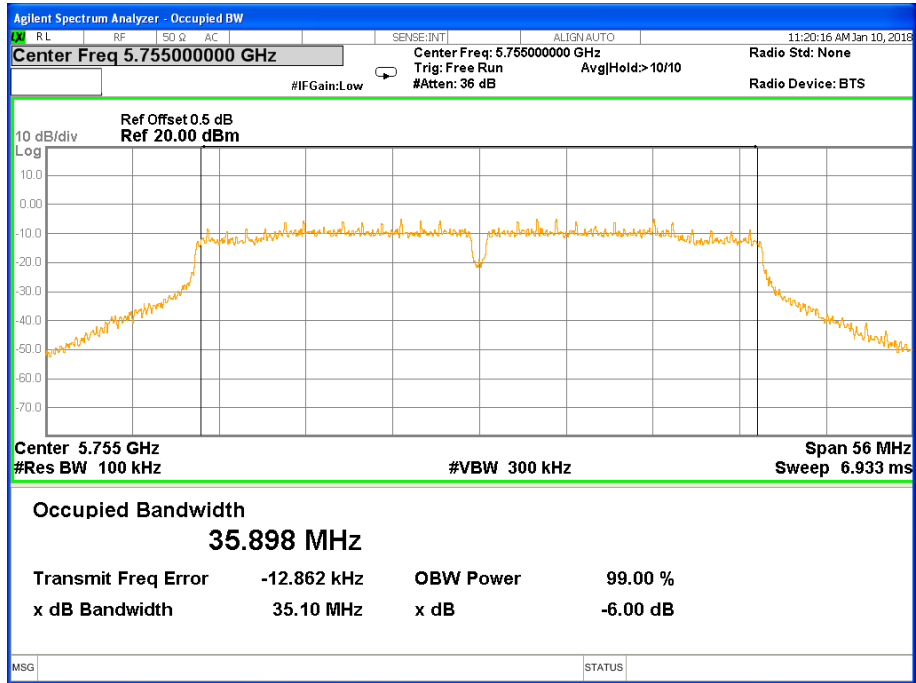

6 dB Bandwidth 802.11n(HT20) Channel 157

6 dB Bandwidth 802.11n(HT20) Channel 165

Band IV (5.725-5.850GHz) 802.11n(HT40) 6 dB Bandwidth
6 dB Bandwidth 802.11n(HT40) Channel 151

6 dB Bandwidth 802.11n(HT40) Channel 159