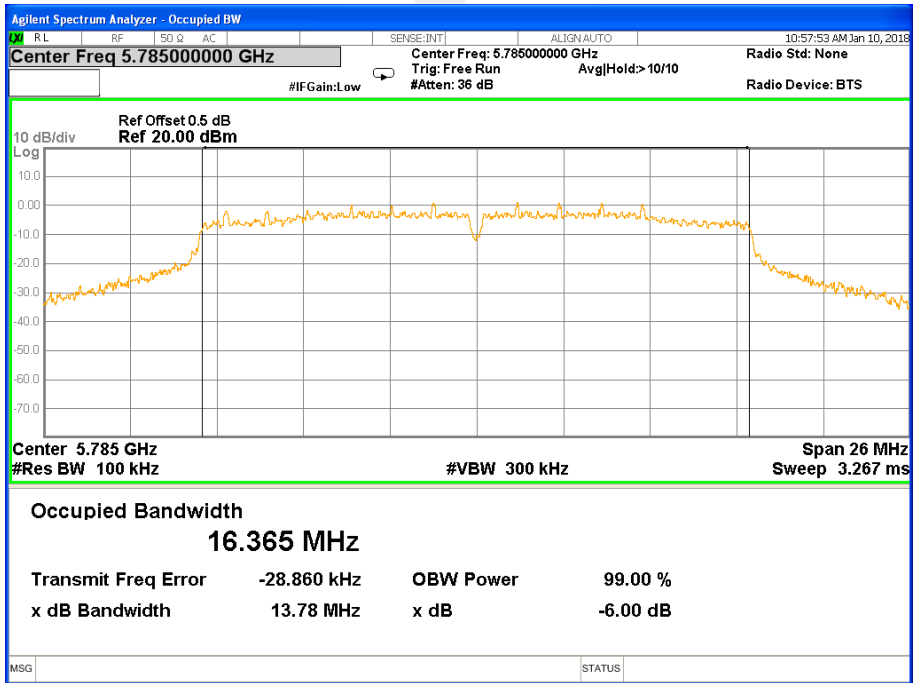

6 dB Bandwidth 802.11a Channel 157