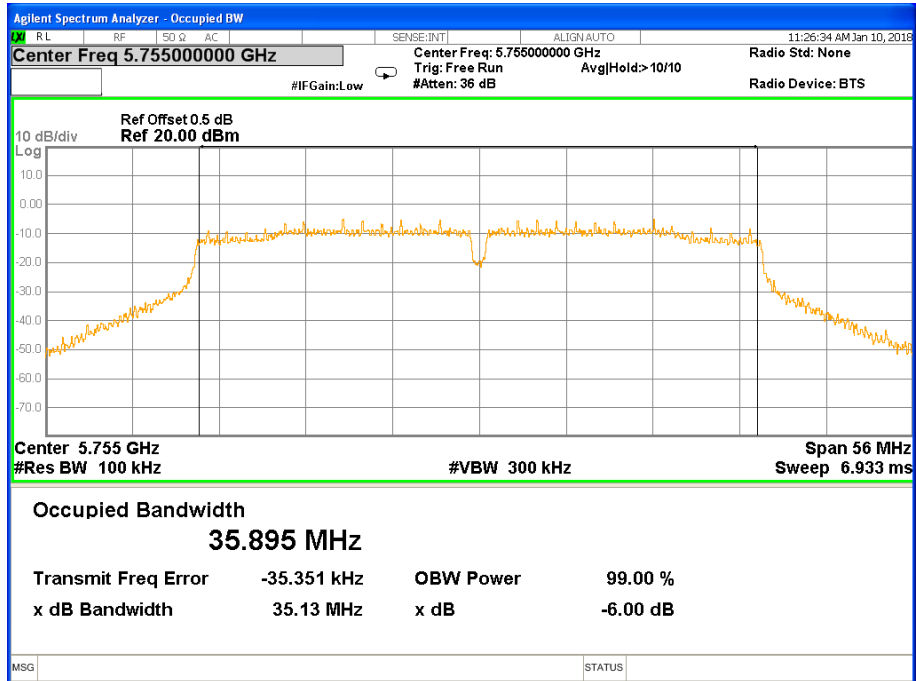

Band IV (5.725-5.850GHz) 802.11ac(HT20) 6 dB Bandwidth

6 dB Bandwidth 802.11ac(HT20) Channel 149

6 dB Bandwidth 802.11ac(HT20) Channel 157

6 dB Bandwidth 802.11ac(HT20) Channel 165

Band IV (5.725-5.850GHz) 802.11ac(HT40) 6 dB Bandwidth 6 dB Bandwidth 802.11ac(HT40) Channel 151