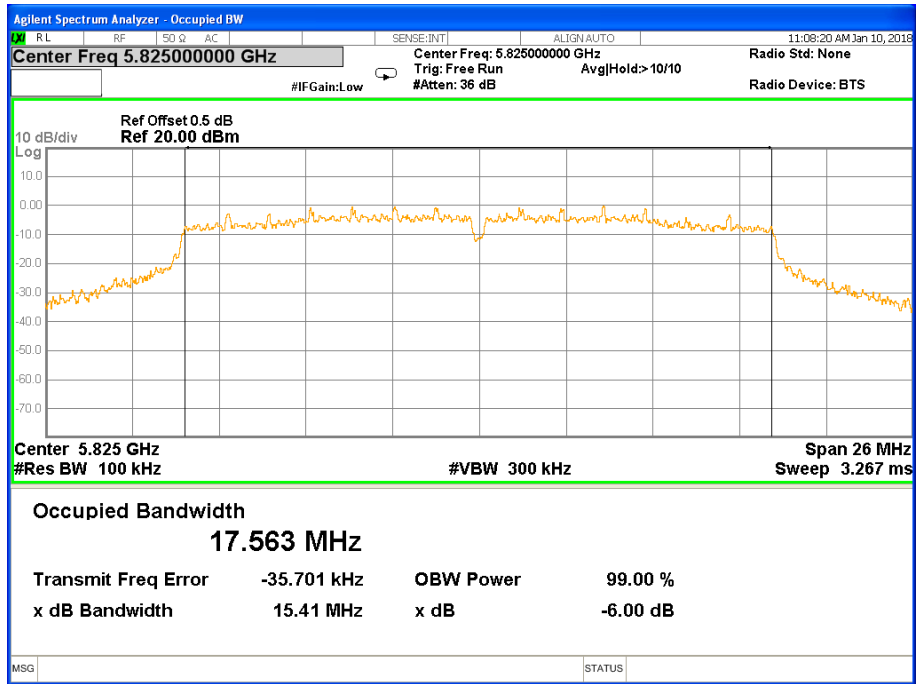

6 dB Bandwidth 802.11n(HT20) Channel 165