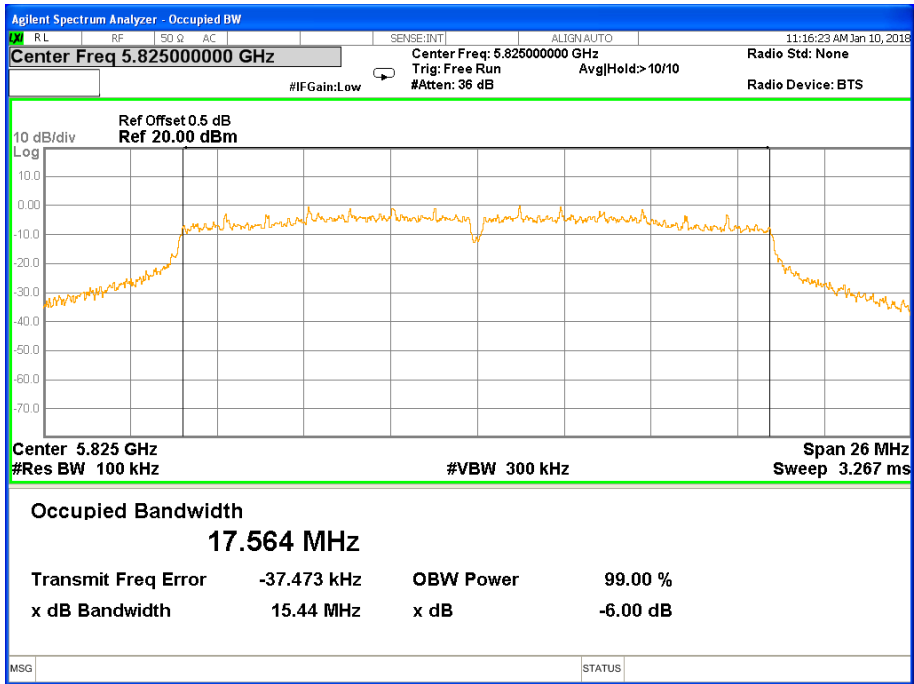

Band IV (5.725-5.850GHz) 802.11ac(HT20) 6 dB Bandwidth

6 dB Bandwidth 802.11ac(HT20) Channel 149

6 dB Bandwidth 802.11ac(HT20) Channel 157

6 dB Bandwidth 802.11ac(HT20) Channel 165

Band IV (5.725-5.850GHz) 802.11ac(HT40) 6 dB Bandwidth 6 dB Bandwidth 802.11ac(HT40) Channel 151