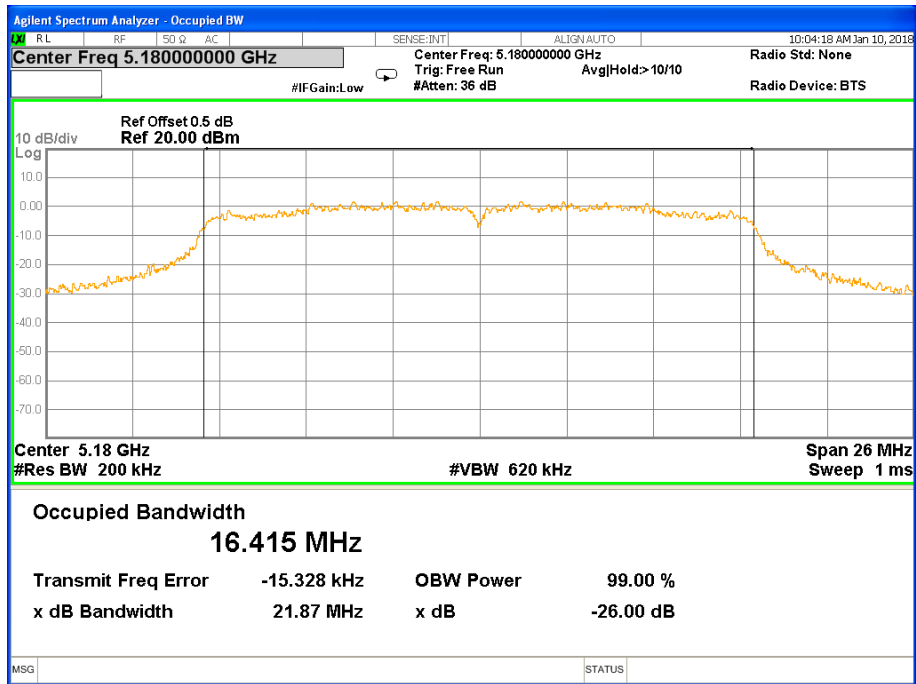

Antenna B

Band I (5.150-5.250GHz) 802.11a 26 dB &99% Bandwidth

26 dB &99% Bandwidth 802.11a Channel 36