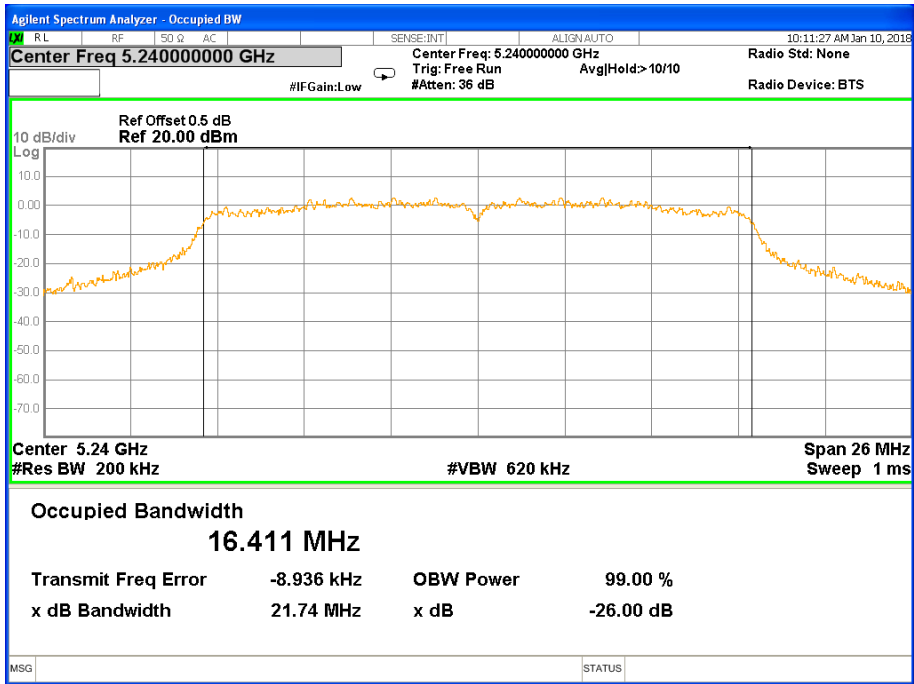

26 dB &99% Bandwidth 802.11a Channel 36

26 dB &99% Bandwidth 802.11a Channel 40

26 dB &99% Bandwidth 802.11a Channel 48

Band I (5.150-5.250GHz) 802.11n(HT20) 26 dB &99% Bandwidth
26 dB &99% Bandwidth 802.11n(HT20) Channel 36