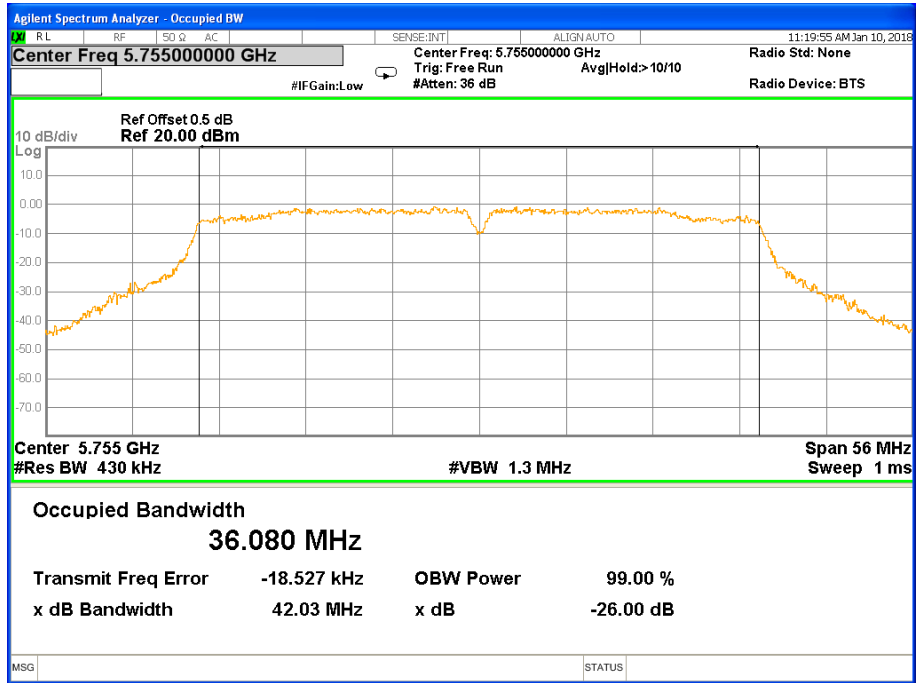

Band IV (5.725-5.850GHz) 802.11n(HT40) 26 dB &99% Bandwidth 26 dB &99% Bandwidth 802.11n(HT40) Channel 151