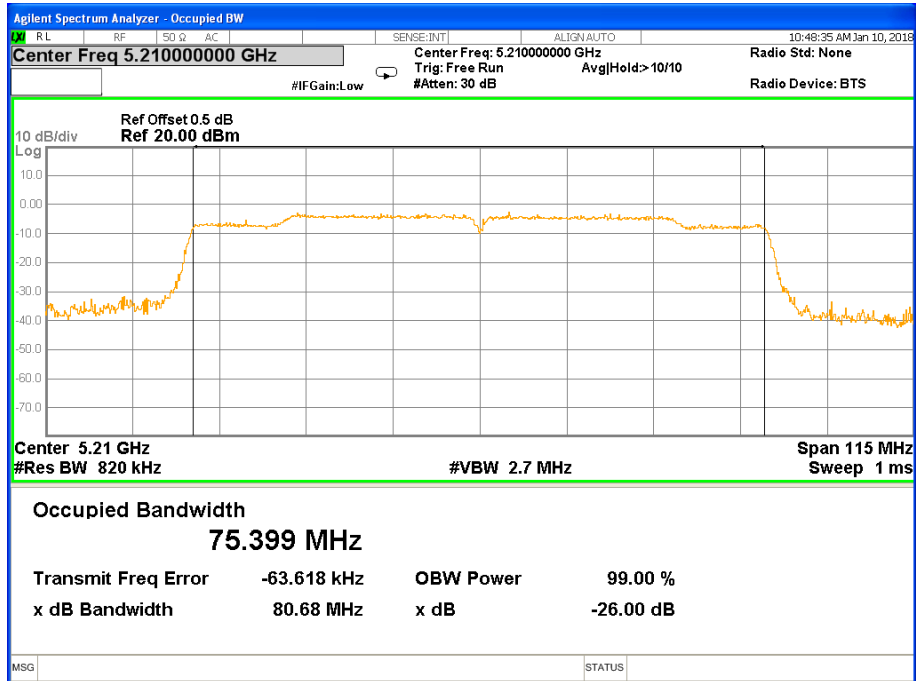

Band I (5.150-5.250GHz) 802.11n(HT40) 26 dB &99% Bandwidth
26 dB &99% Bandwidth 802.11ac(HT80) Channel 42