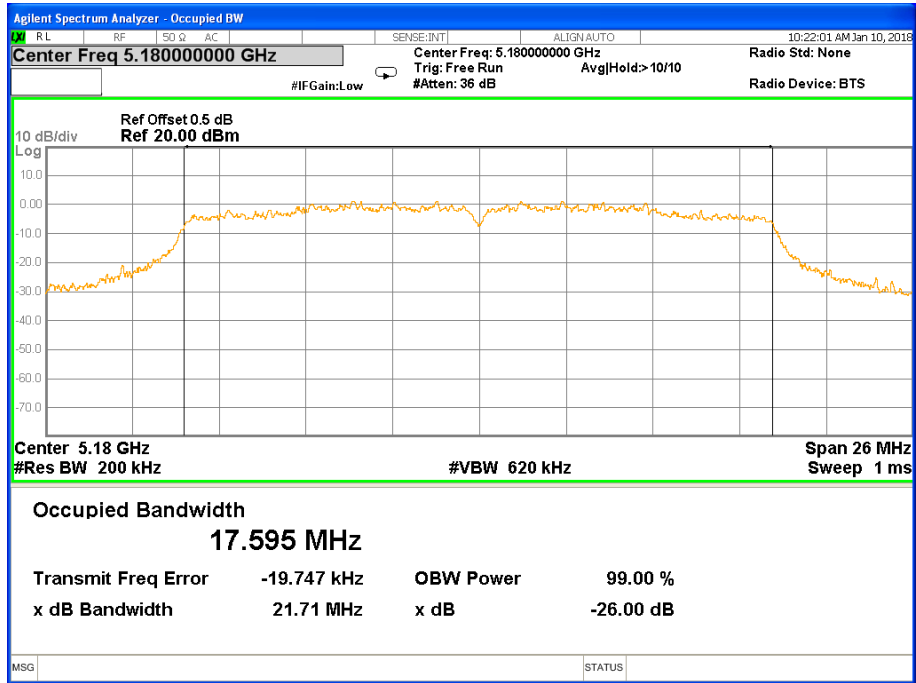

Band I (5.150-5.250GHz) 802.11ac(HT20) 26 dB &99% Bandwidth 26 dB &99% Bandwidth 802.11ac(HT20) Channel 36