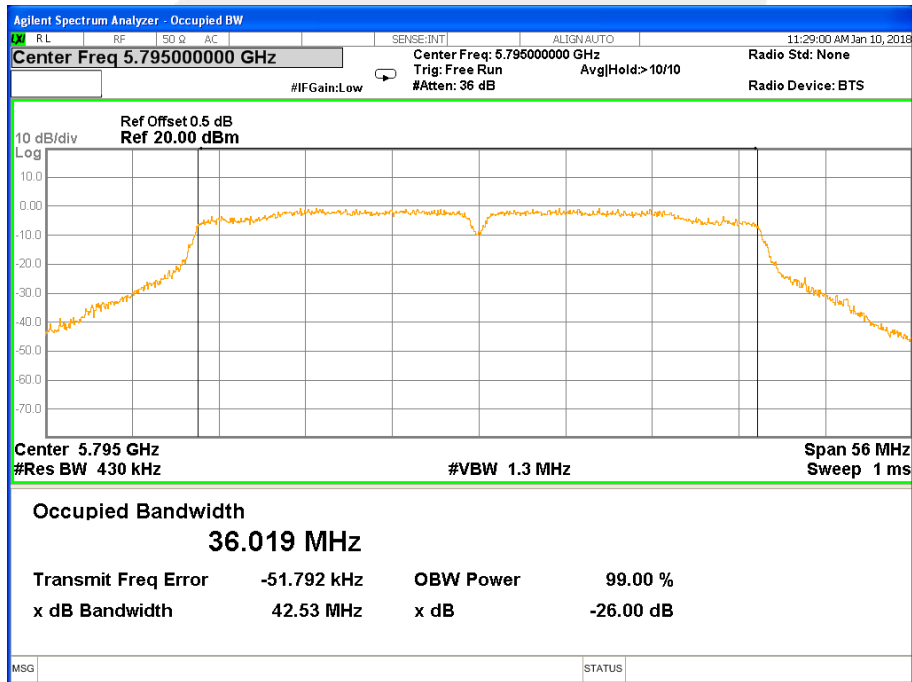

26 dB &99% Bandwidth 802.11ac(HT40) Channel 159