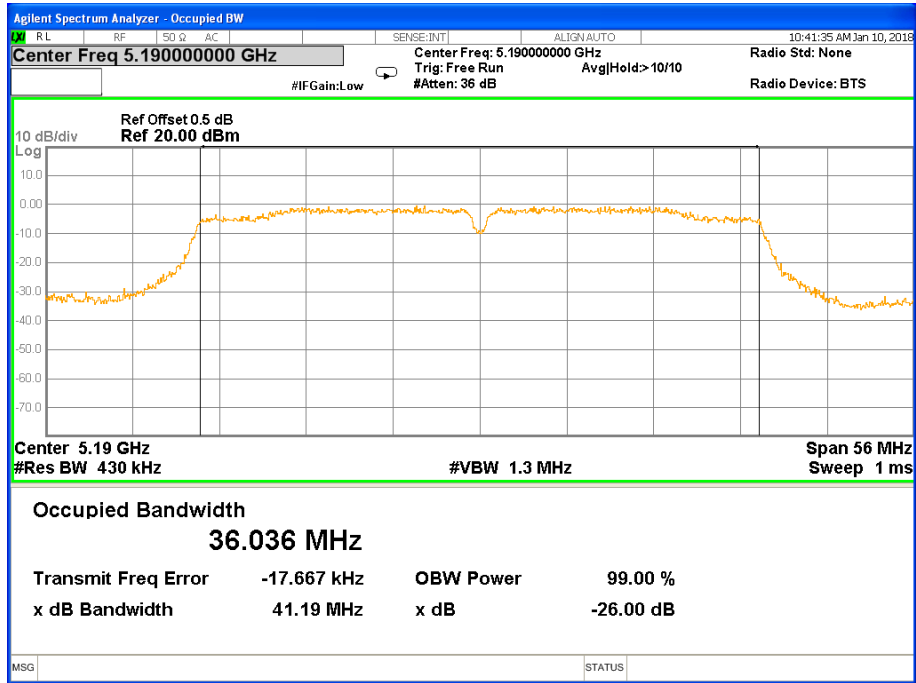

Band I (5.150-5.250GHz) 802.11ac(HT20) 26 dB &99% Bandwidth 26 dB &99% Bandwidth 802.11ac(HT20) Channel 36

26 dB &99% Bandwidth 802.11ac(HT20) Channel 40

26 dB & 99% Bandwidth 802.11ac(HT20) Channel 48

Band I (5.150-5.250GHz) 802.11n(HT40) 26 dB &99% Bandwidth 26 dB &99% Bandwidth 802.11ac(HT40) Channel 38