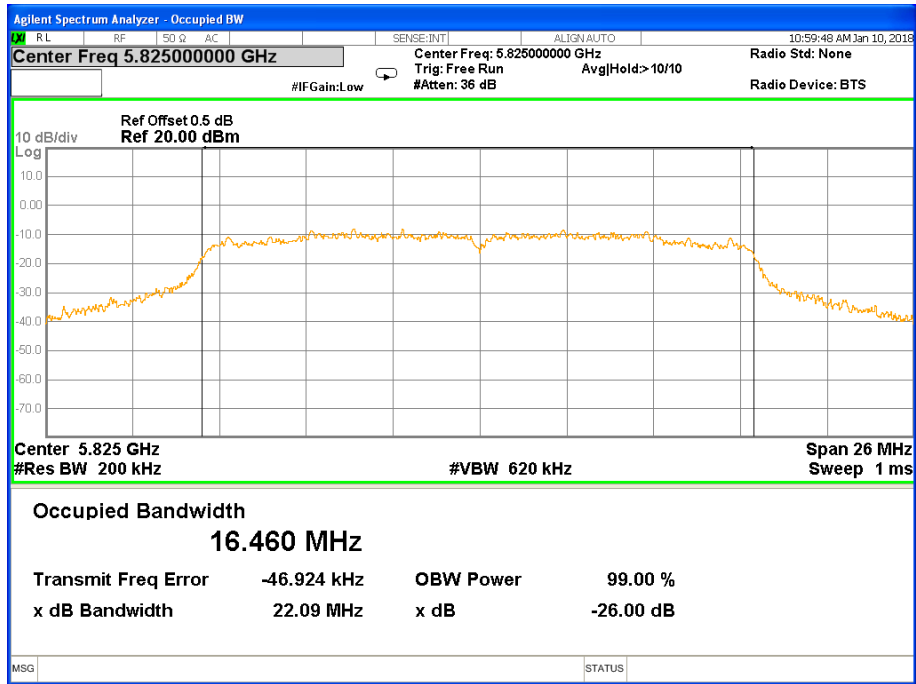

26 dB &99% Bandwidth 802.11a Channel 165