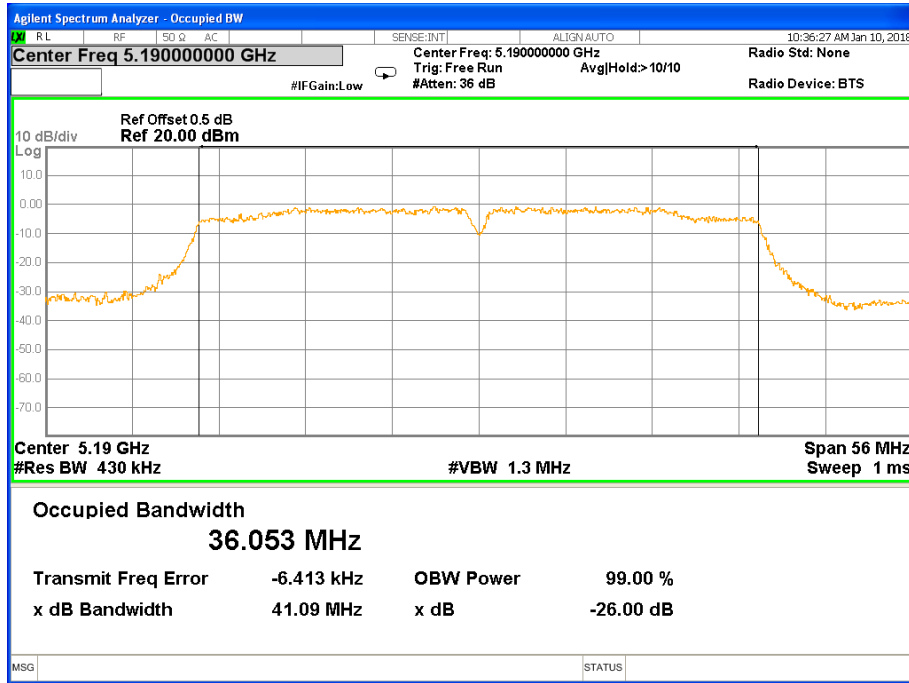

26 dB &99% Bandwidth 802.11n(HT20) Channel 40

26 dB &99% Bandwidth 802.11n(HT20) Channel 48

Band I (5.150-5.250GHz) 802.11n(HT40) 26 dB &99% Bandwidth 26 dB &99% Bandwidth 802.11n(HT40) Channel 38

26 dB &99% Bandwidth 802.11n(HT40) Channel 46