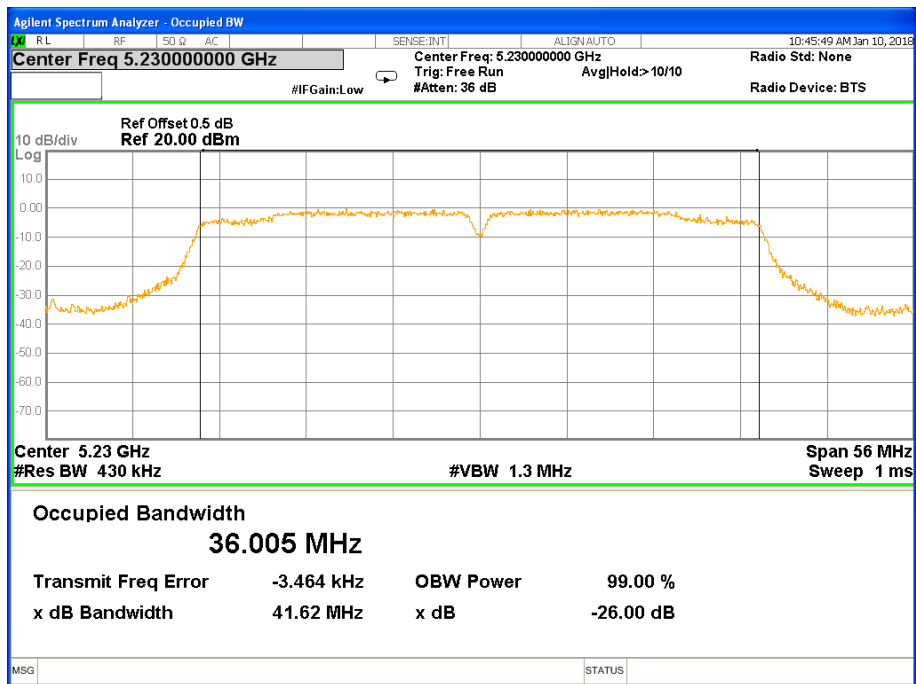

26 dB &99% Bandwidth 802.11ac(HT40) Channel 46