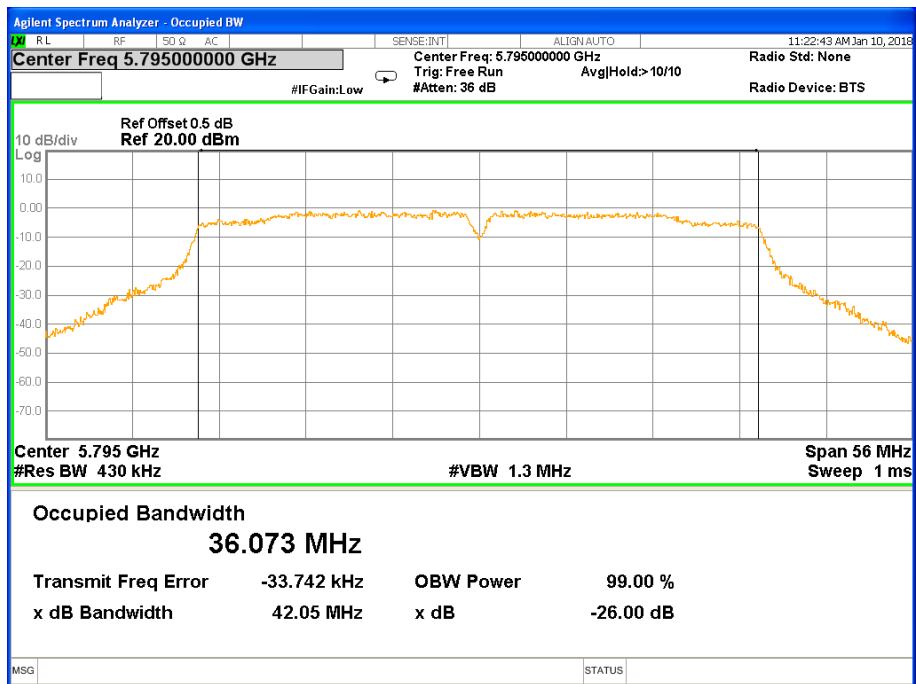

26 dB & 99% Bandwidth 802.11n(HT20) Channel 165

Band IV (5.725-5.850GHz) 802.11n(HT40) 26 dB &99% Bandwidth 26 dB &99% Bandwidth 802.11n(HT40) Channel 151

26 dB &99% Bandwidth 802.11n(HT40) Channel 159

Band IV (5.725-5.850GHz) 802.11ac(HT20) 26 dB &99% Bandwidth
26 dB &99% Bandwidth 802.11ac(HT20) Channel 149