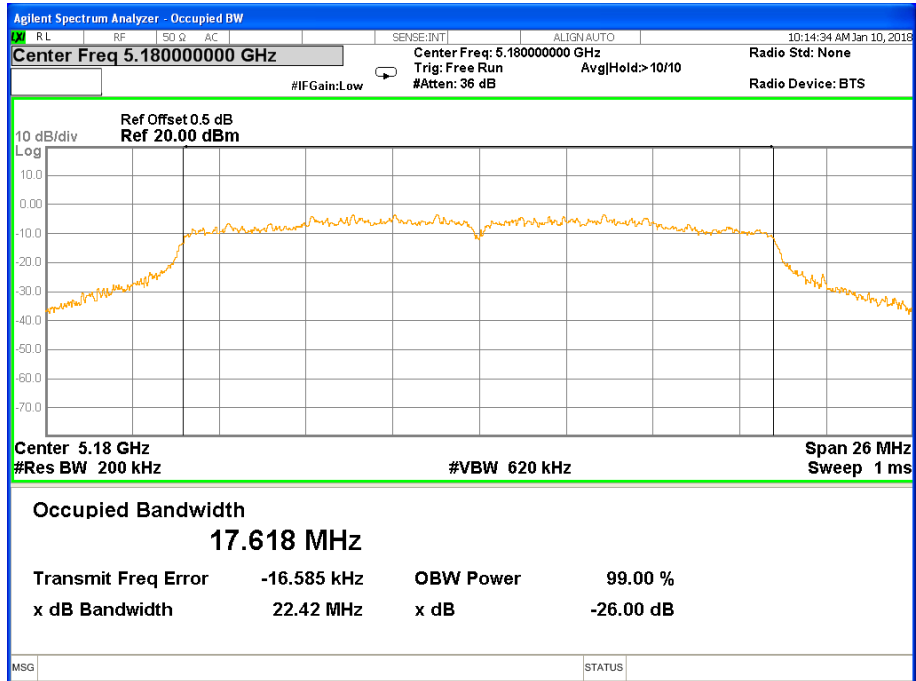

26 dB &99% Bandwidth 802.11a Channel 36

26 dB &99% Bandwidth 802.11a Channel 40

26 dB &99% Bandwidth 802.11a Channel 48

Band I (5.150-5.250GHz) 802.11n(HT20) 26 dB &99% Bandwidth
26 dB &99% Bandwidth 802.11n(HT20) Channel 36