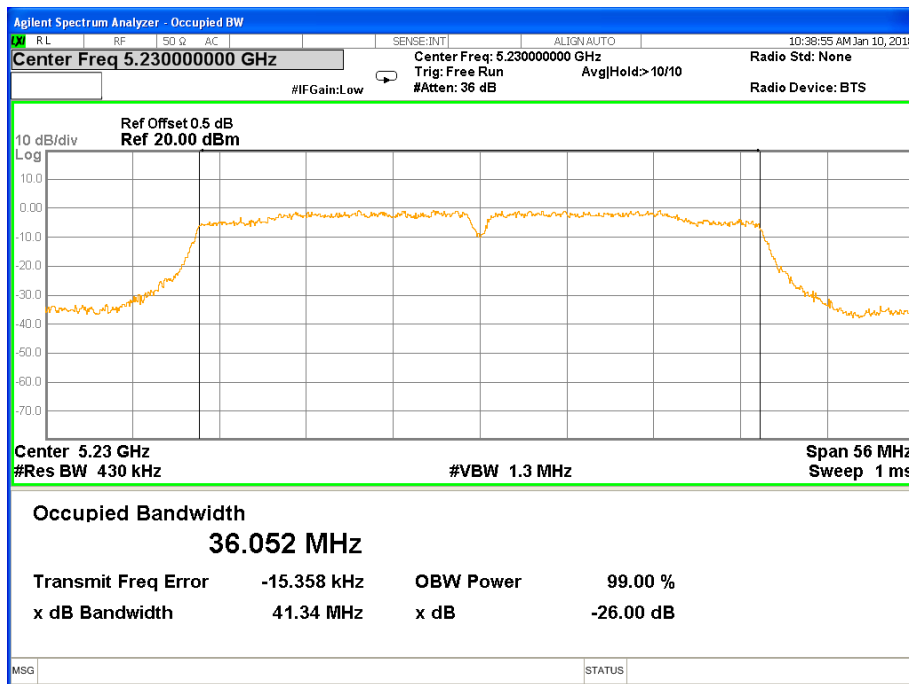

26 dB &99% Bandwidth 802.11n(HT20) Channel 40

26 dB &99% Bandwidth 802.11n(HT20) Channel 48

Band I (5.150-5.250GHz) 802.11n(HT40) 26 dB &99% Bandwidth 26 dB &99% Bandwidth 802.11n(HT40) Channel 38

26 dB &99% Bandwidth 802.11n(HT40) Channel 46