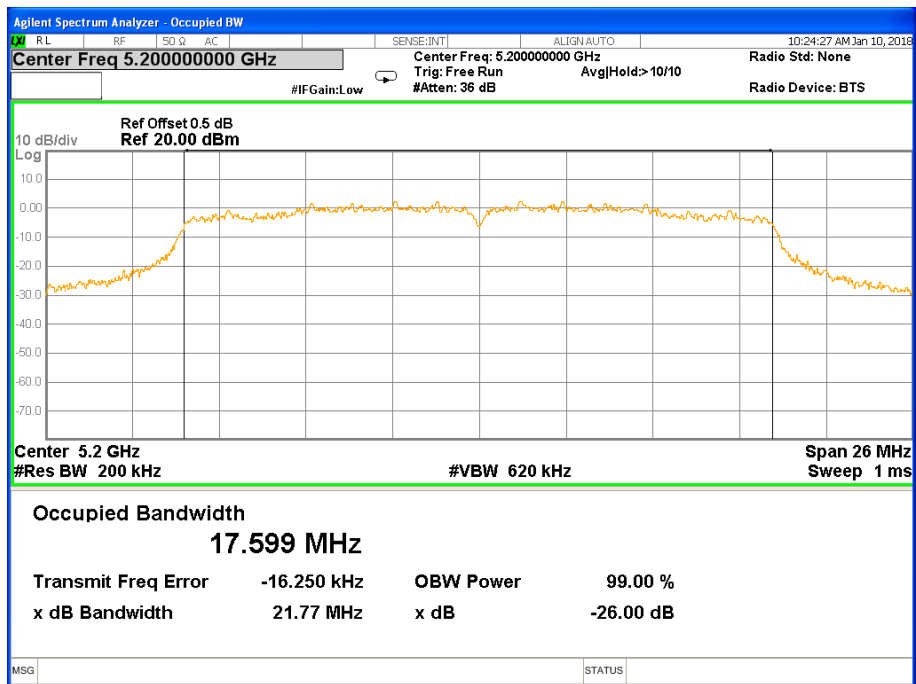

26 dB &99% Bandwidth 802.11ac(HT20) Channel 40