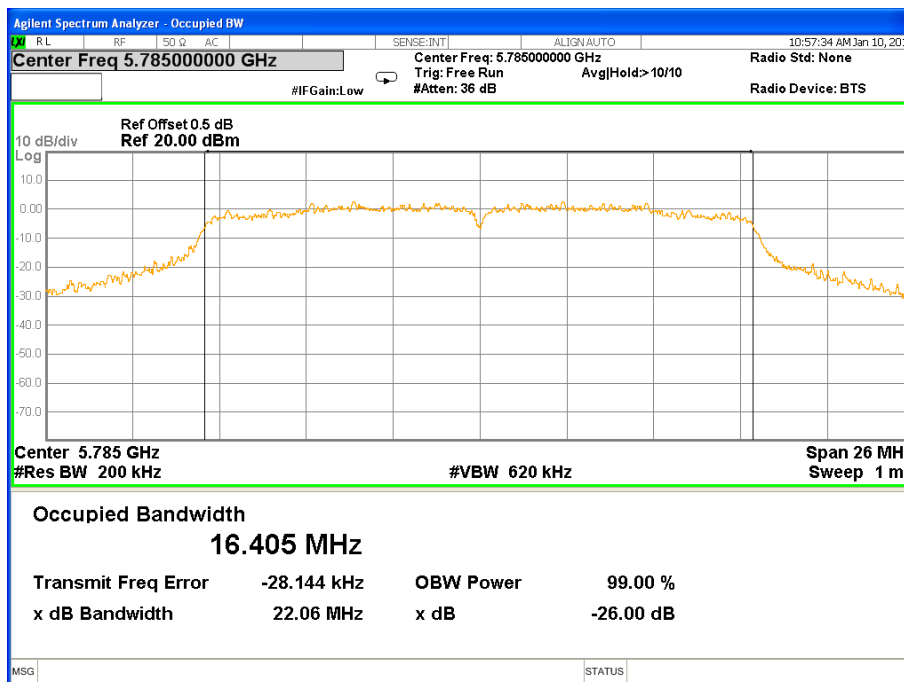

26 dB &99% Bandwidth 802.11a Channel 157