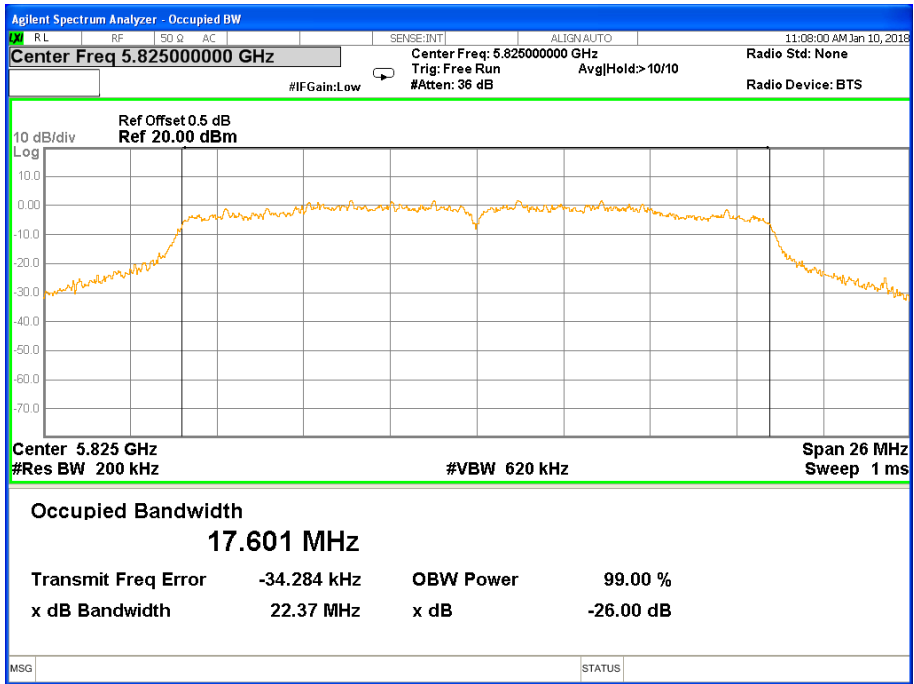

26 dB & 99% Bandwidth 802.11n(HT20) Channel 165