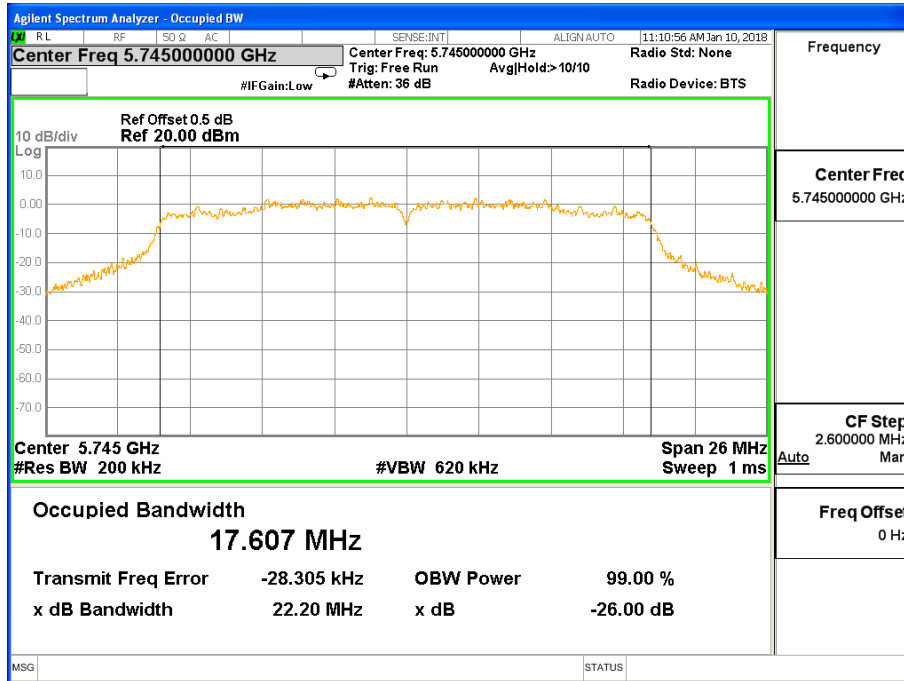

26 dB & 99% Bandwidth 802.11n(HT20) Channel 165

Band IV (5.725-5.850GHz) 802.11n(HT40) 26 dB &99% Bandwidth 26 dB &99% Bandwidth 802.11n(HT40) Channel 151

26 dB &99% Bandwidth 802.11n(HT40) Channel 159

Band IV (5.725-5.850GHz) 802.11ac(HT20) 26 dB &99% Bandwidth
26 dB &99% Bandwidth 802.11ac(HT20) Channel 149