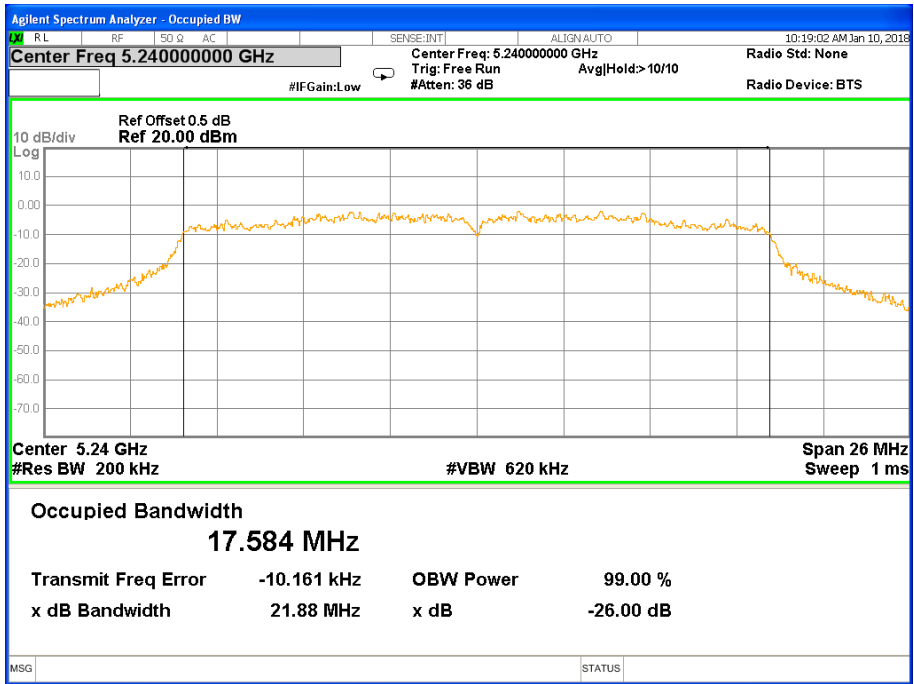

26 dB &99% Bandwidth 802.11n(HT20) Channel 48