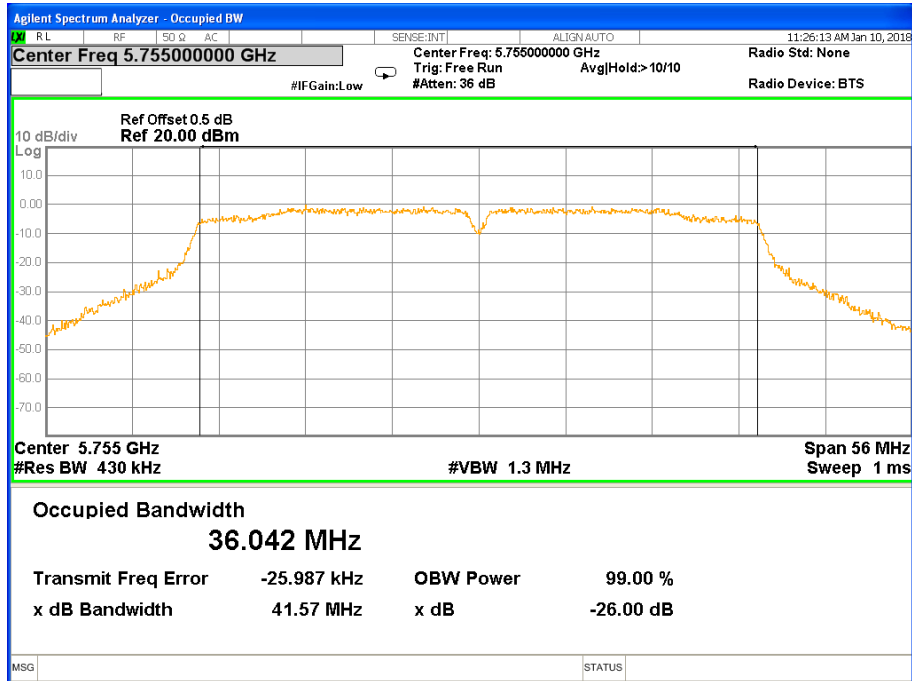

26 dB &99% Bandwidth 802.11ac(HT20) Channel 157

26 dB & 99% Bandwidth 802.11ac(HT20) Channel 165

Band IV (5.725-5.850GHz) 802.11ac(HT40) 26 dB &99% Bandwidth
26 dB &99% Bandwidth 802.11ac(HT40) Channel 151