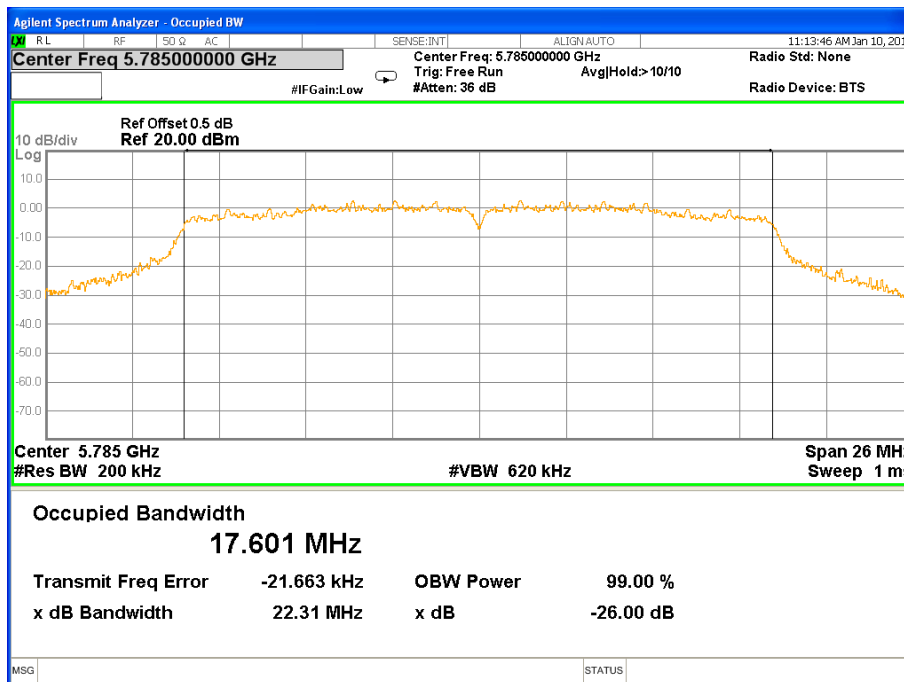

26 dB &99% Bandwidth 802.11ac(HT20) Channel 157