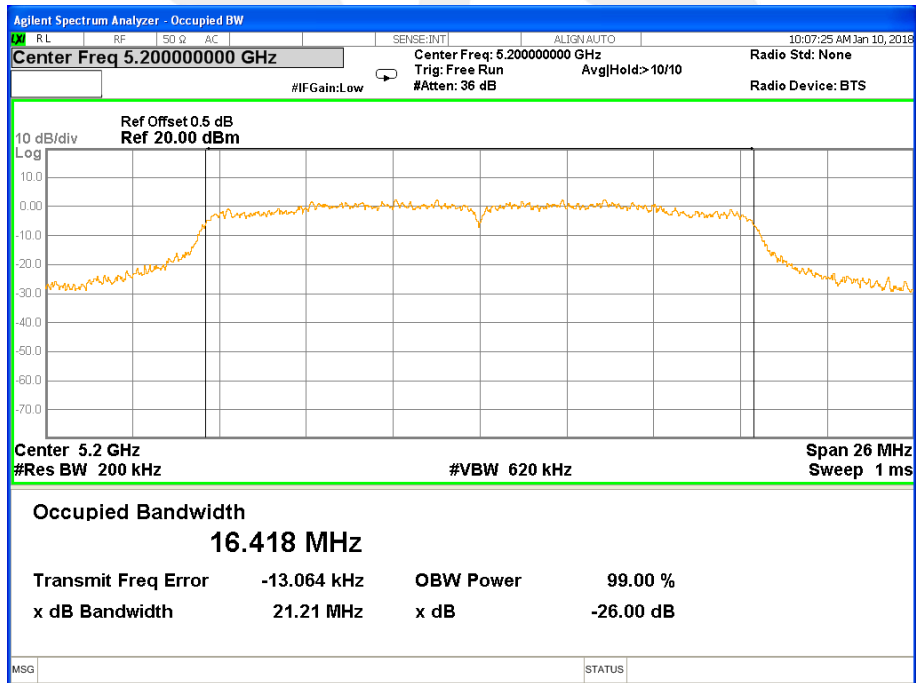

26 dB &99% Bandwidth 802.11a Channel 40