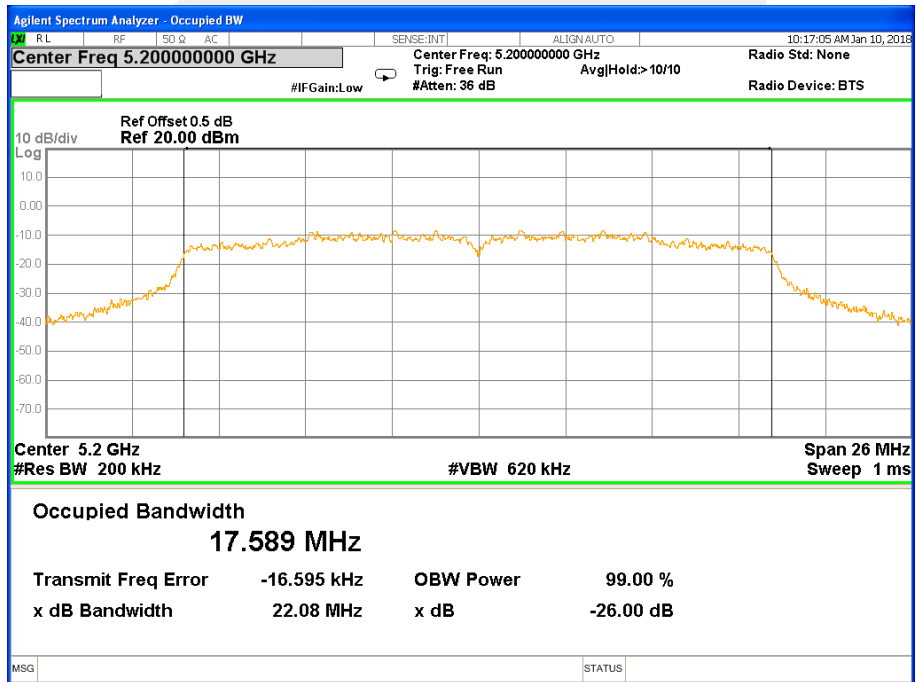

26 dB &99% Bandwidth 802.11n(HT20) Channel 40