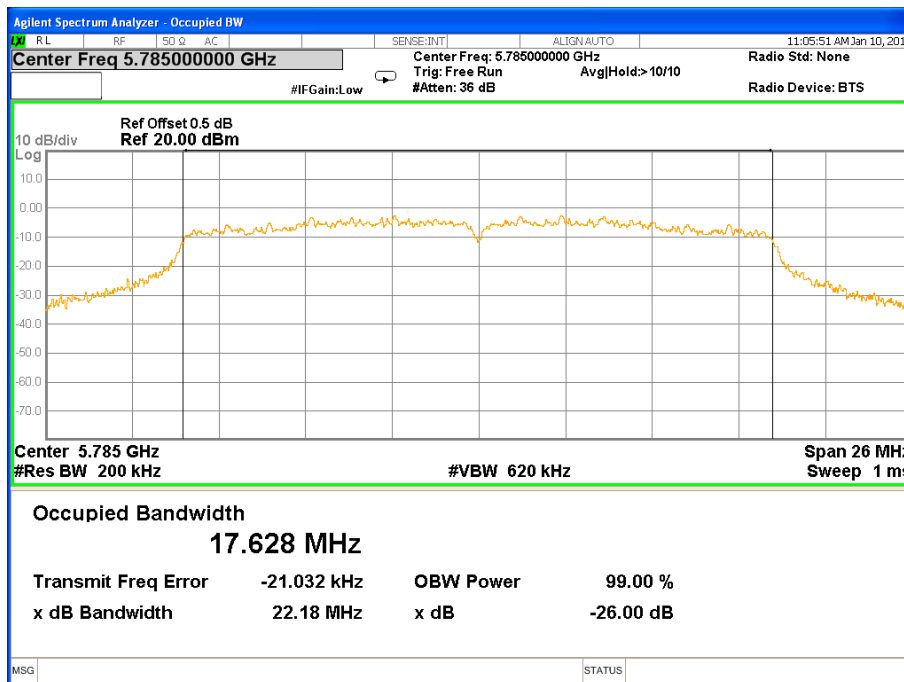

26 dB &99% Bandwidth 802.11a Channel 157

26 dB &99% Bandwidth 802.11a Channel 165

Band IV (5.725-5.850GHz) 802.11n(HT20) 26 dB &99% Bandwidth 26 dB &99% Bandwidth 802.11n(HT20) Channel 149

26 dB &99% Bandwidth 802.11n(HT20) Channel 157