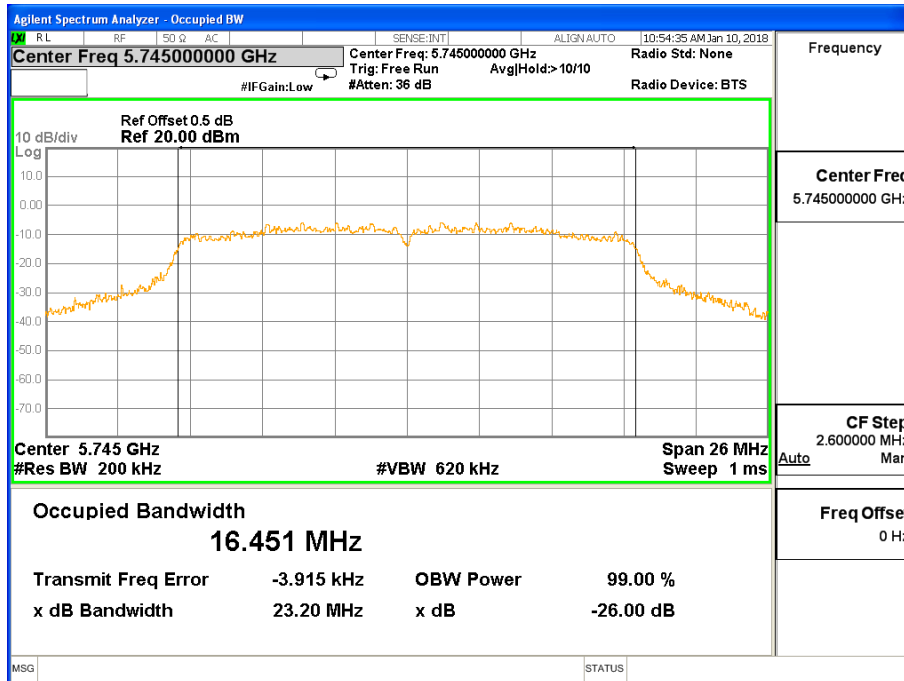

26 dB &99% Bandwidth 802.11ac(HT40) Channel 46

Band I (5.150-5.250GHz) 802.11n(HT40) 26 dB &99% Bandwidth
26 dB &99% Bandwidth 802.11ac(HT80) Channel 42

Band IV (5.725-5.850GHz) 802.11a, 26 dB &99% Bandwidth 26 dB &99% Bandwidth 802.11a Channel 149