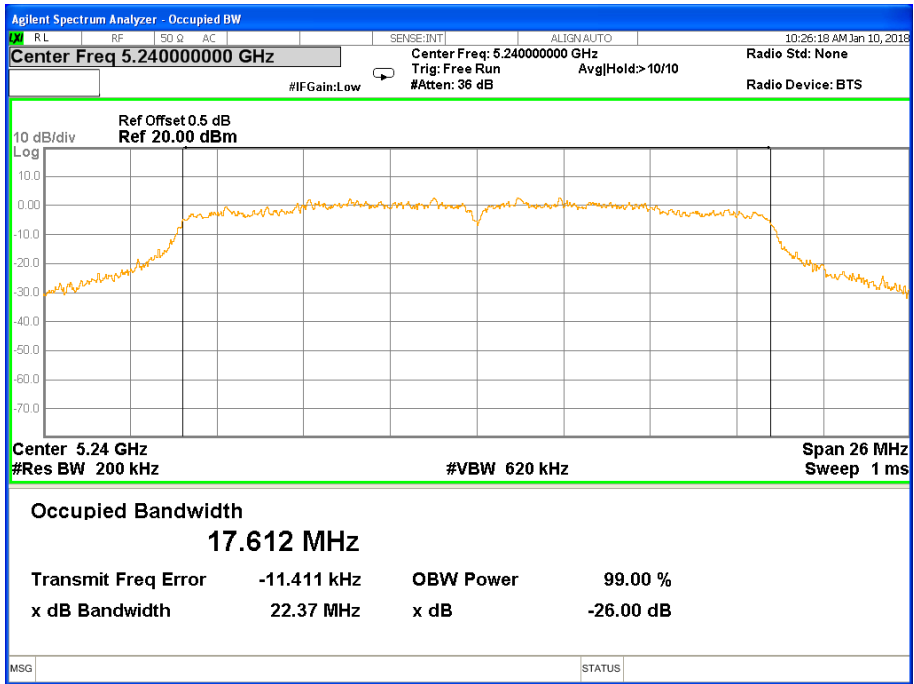

Band I (5.150-5.250GHz) 802.11ac(HT20) 26 dB &99% Bandwidth 26 dB &99% Bandwidth 802.11ac(HT20) Channel 36

26 dB &99% Bandwidth 802.11ac(HT20) Channel 40

26 dB & 99% Bandwidth 802.11ac(HT20) Channel 48

Band I (5.150-5.250GHz) 802.11n(HT40) 26 dB &99% Bandwidth 26 dB &99% Bandwidth 802.11ac(HT40) Channel 38