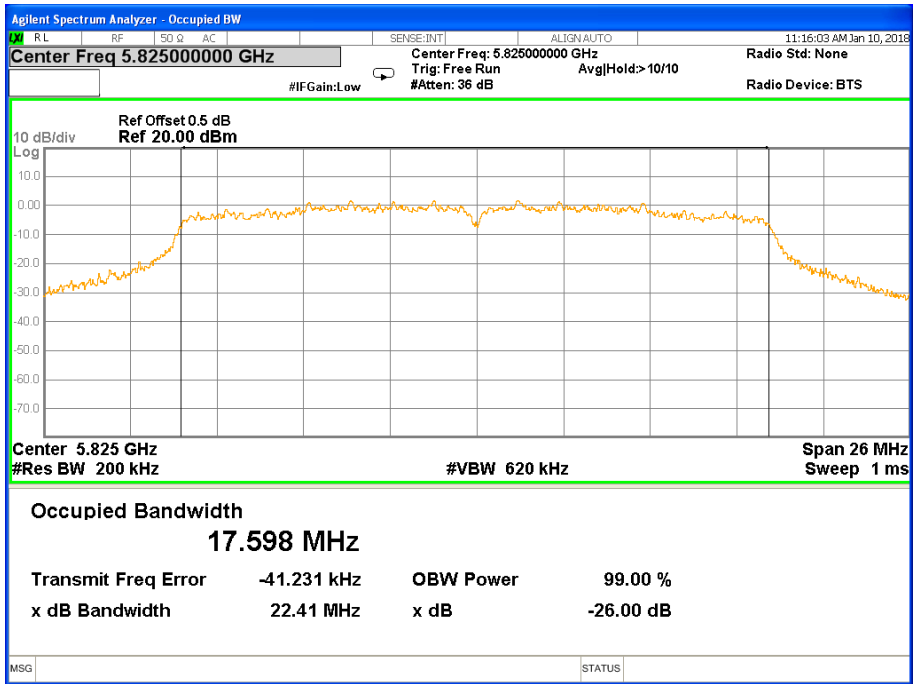

26 dB & 99% Bandwidth 802.11ac(HT20) Channel 165