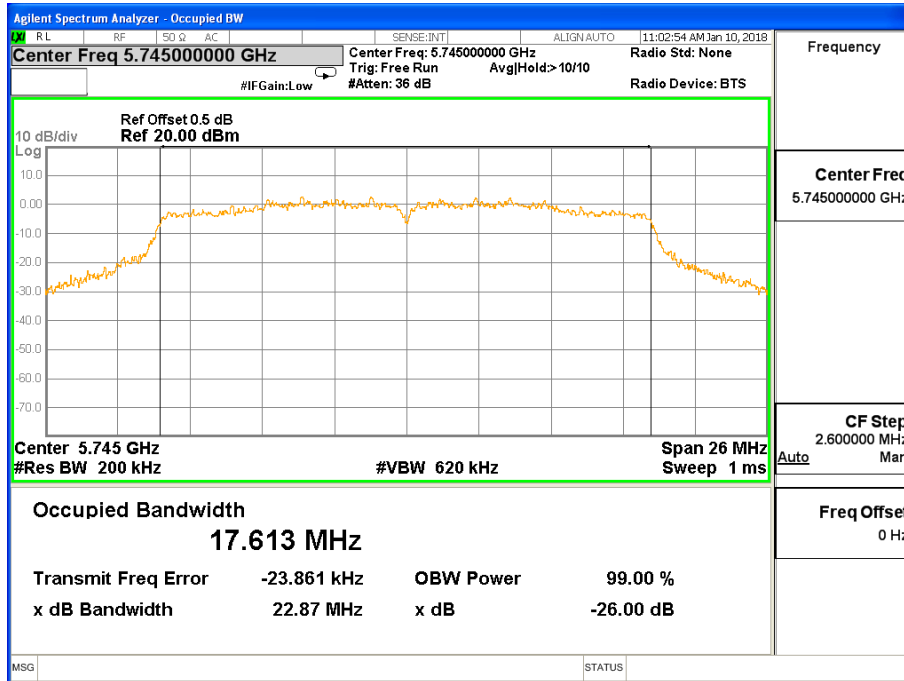

26 dB &99% Bandwidth 802.11a Channel 157

26 dB &99% Bandwidth 802.11a Channel 165

Band IV (5.725-5.850GHz) 802.11n(HT20) 26 dB &99% Bandwidth 26 dB &99% Bandwidth 802.11n(HT20) Channel 149

26 dB &99% Bandwidth 802.11n(HT20) Channel 157