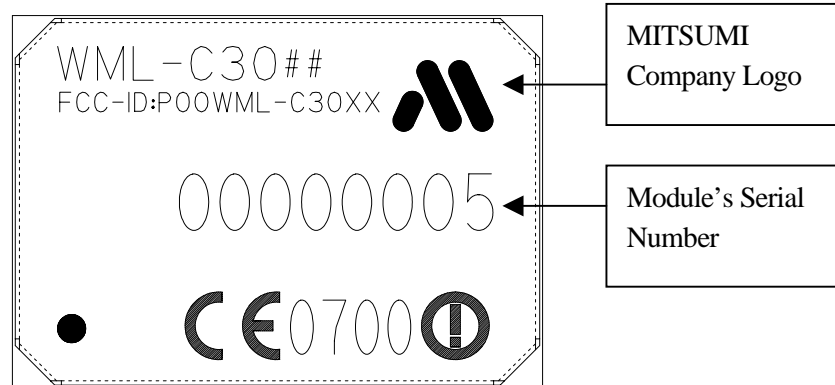

Module logo drawing

IUT name: Bluetooth Module WML-C30##

FCC-ID: POOWML-C30XX

Module without antenna

Module with antenna

COMMERCIAL IN CONFIDENCE

This material may not in whole or part be copied, stored electronically or communicated to third parties without MITSUMI ELECTRIC CO., LTD's prior agreement in writing.