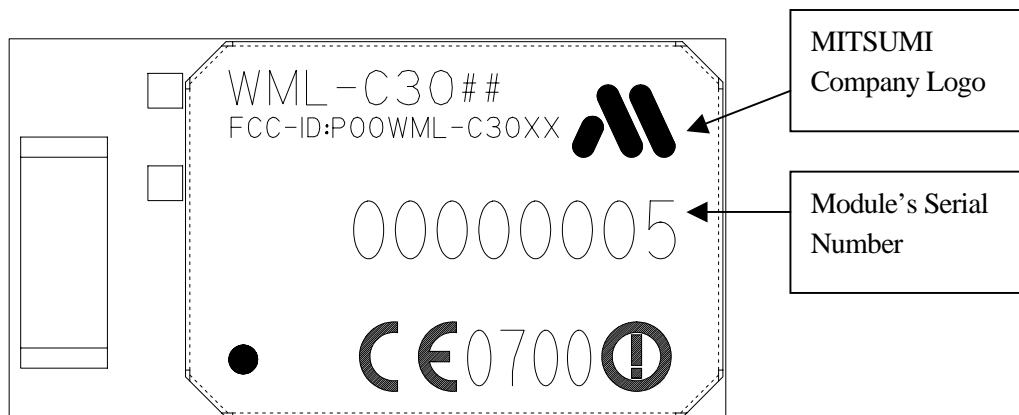

Module logo drawing

IUT name: Bluetooth Module WML-C30##

FCC-ID: POOWML-C30XX

Module without antenna

Module with antenna

COMMERCIAL IN CONFIDENCE

This material may not in whole or part be copied, stored electronically or communicated to third parties without MITSUMI ELECTRIC CO., LTD's prior agreement in writing.