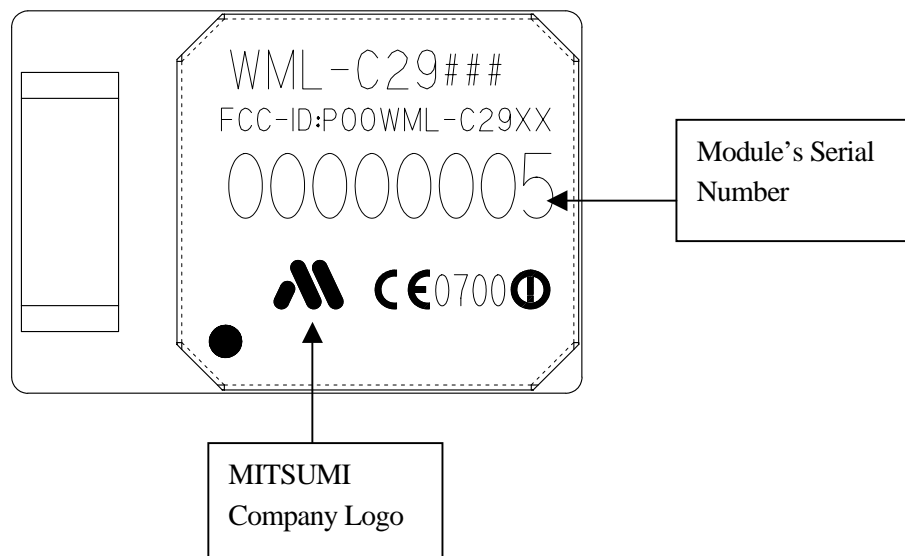

Module logo drawing

IUT name: Bluetooth Module WML-C29###

FCC-ID: POOWML-C29XX

Module without antenna

Module with antenna

COMMERCIAL IN CONFIDENCE

This material may not in whole or part be copied, stored electronically or communicated to third parties without MITSUMI ELECTRIC CO., LTD's prior agreement in writing.