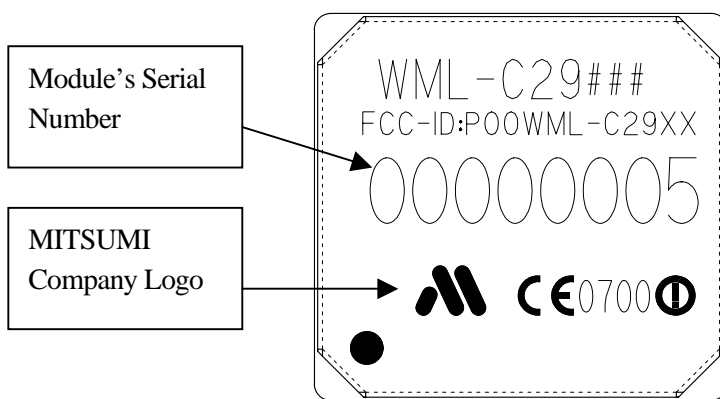

Module logo drawing

IUT name: Bluetooth Module WML-C29###

FCC-ID: POOWML-C29XX

Module without antenna

Module with antenna

COMMERCIAL IN CONFIDENCE

This material may not in whole or part be copied, stored electronically or communicated to third parties without MITSUMI ELECTRIC CO., LTD's prior agreement in writing.