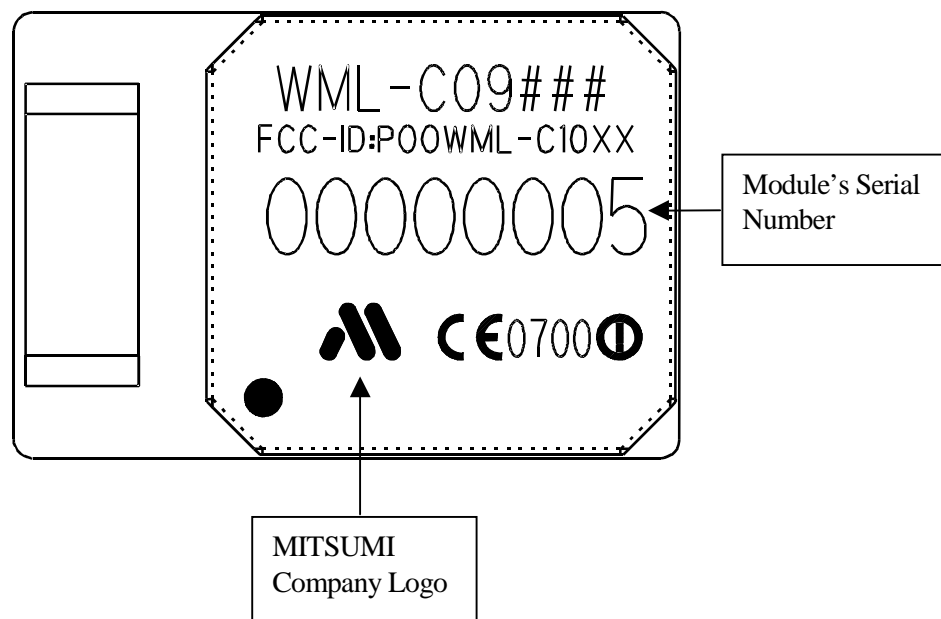

Module with antenna

COMMERCIAL IN CONFIDENCE

This material may not in whole or part be copied, stored electronically or communicated to third parties without
MITSUMI ELECTRIC CO., LTD's prior agreement in writing