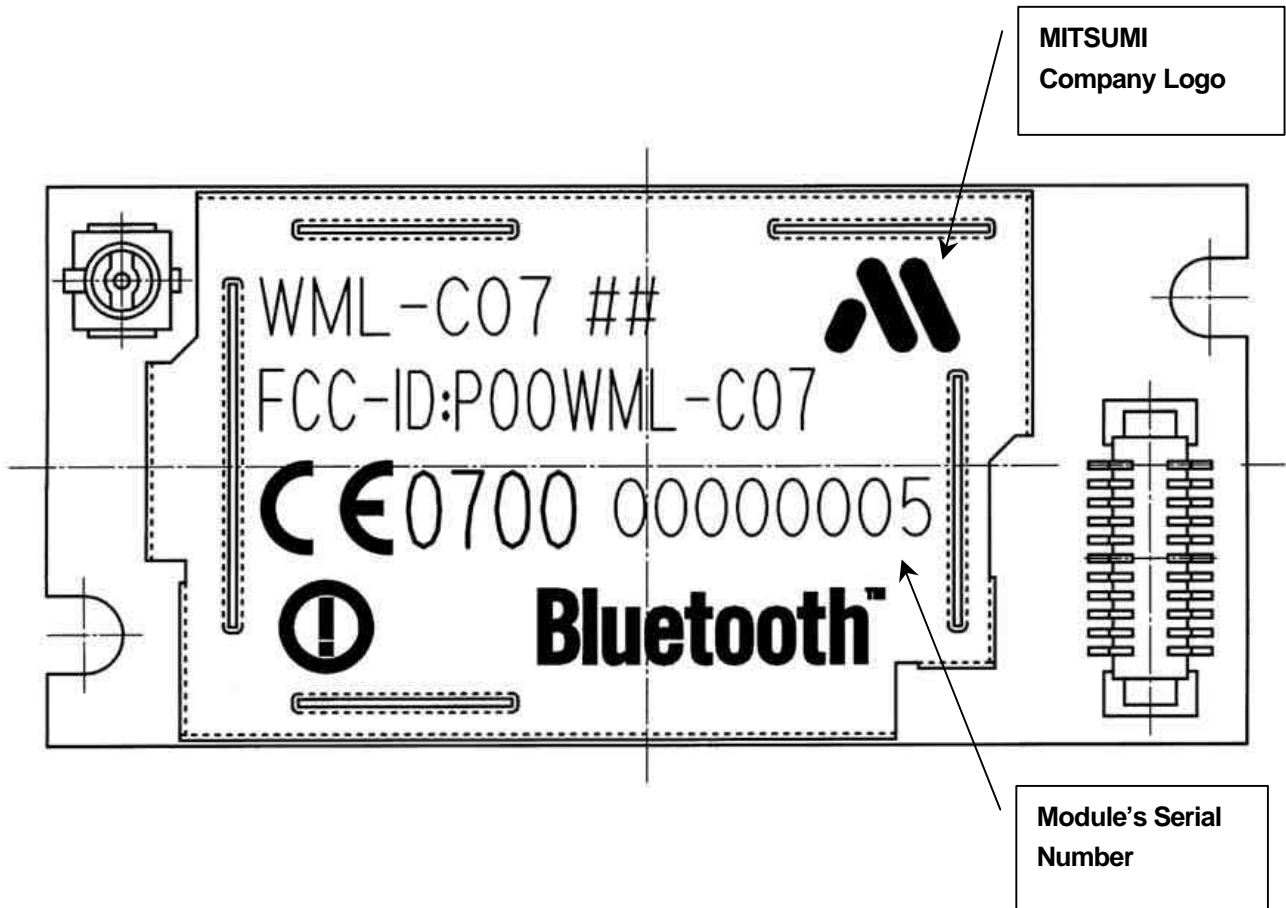

IUT name: Bluetooth Module WML-C07 ##

FCC-ID: POOWML-C07

COMMERCIAL IN CONFIDENCE

This material may not in whole or part be copied, stored electronically or communicated to third parties without MITSUMI ELECTRIC CO., LTD's prior agreement in writing.