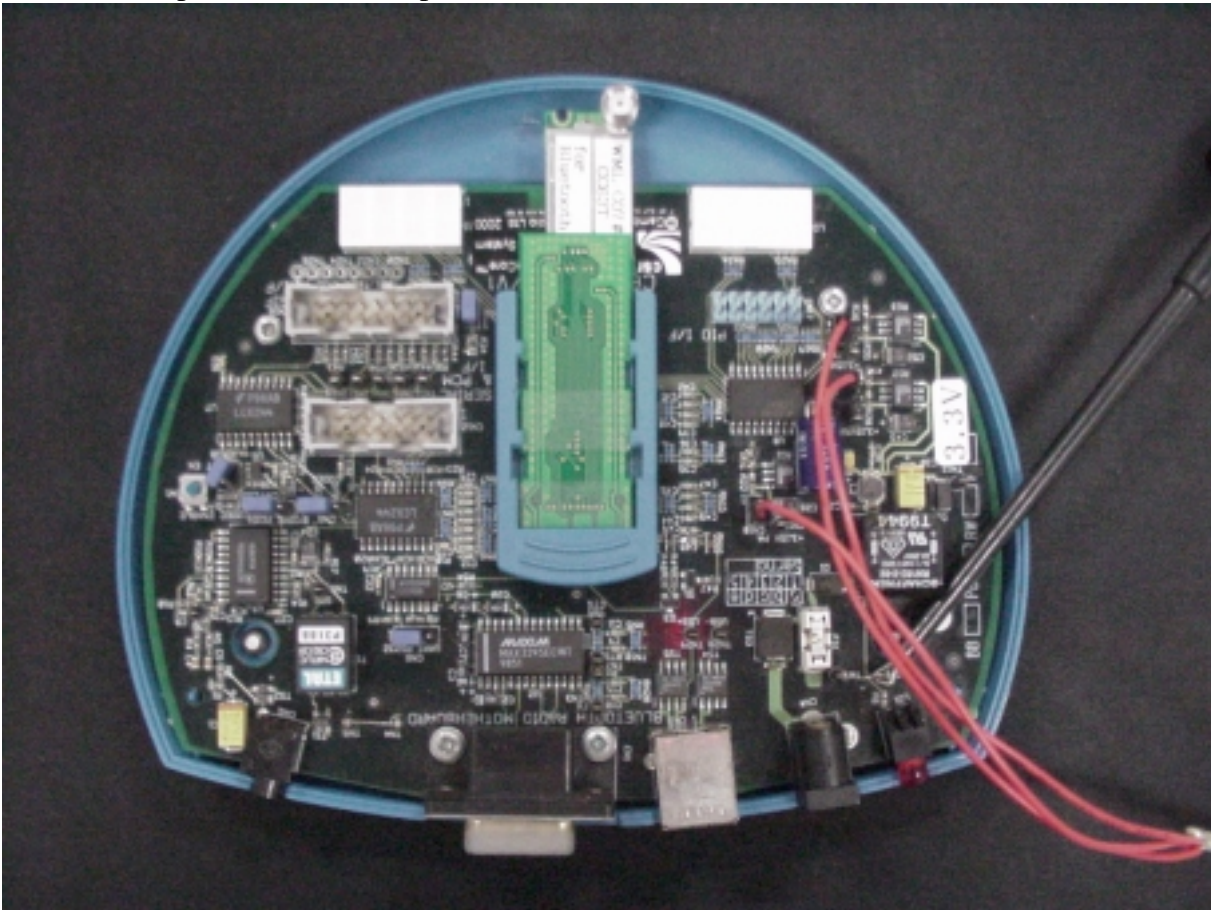

10 cm test apaptor bottom view:

10 cm test apaptor top view:

Casira development kit, test setup conducted

Casira development kit, test setup radiated with 10 cm distance