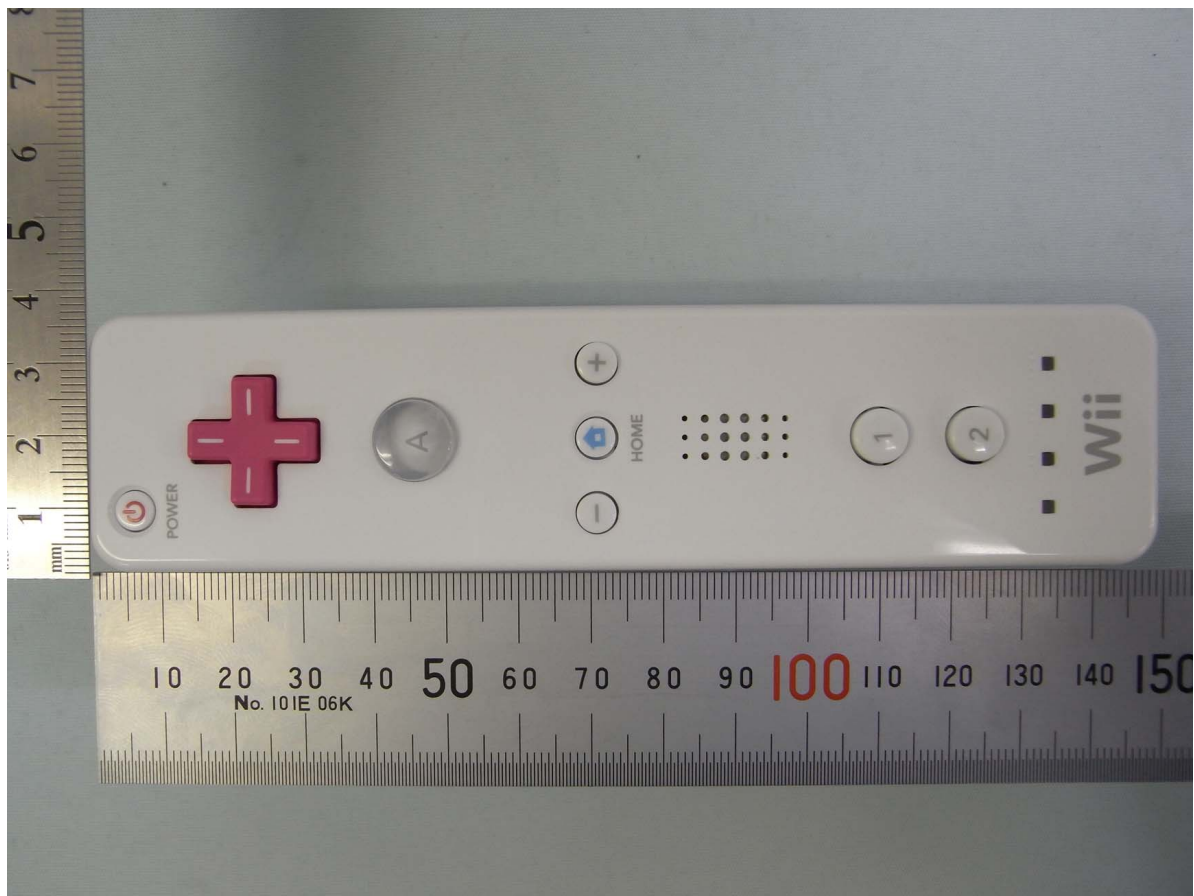

MITSUMI ELECTRIC CO., LTD.
FCC ID: POO-WC62
IC: 4250A-WC62

MITSUMI ELECTRIC CO., LTD.

FCC ID: POO-WC62

IC: 4250A-WC62

MITSUMI ELECTRIC CO., LTD.
FCC ID: POO-WC62
IC: 4250A-WC62