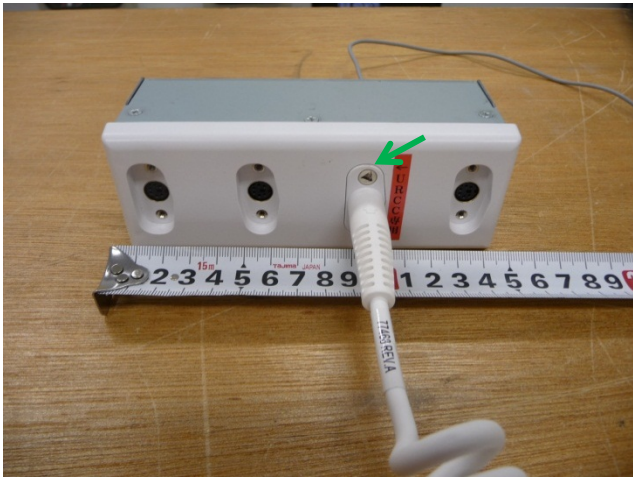

External Photo

Model: WUP-005(-01)

FCC ID: POO-R237999

IC: 4250A-R237999

Photo with cable and AC adapter

※cable is connected by screw to prevent burglary.