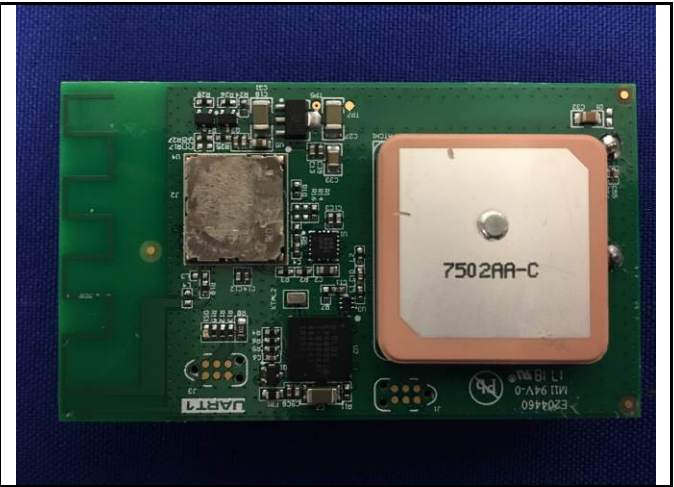

Yabby LWAN 915 Host Photo-Internal View

EUT- Enclosure Open View

PCB Top View

PCB Bottom View

Radio Module Shielding case Off and Antenna View