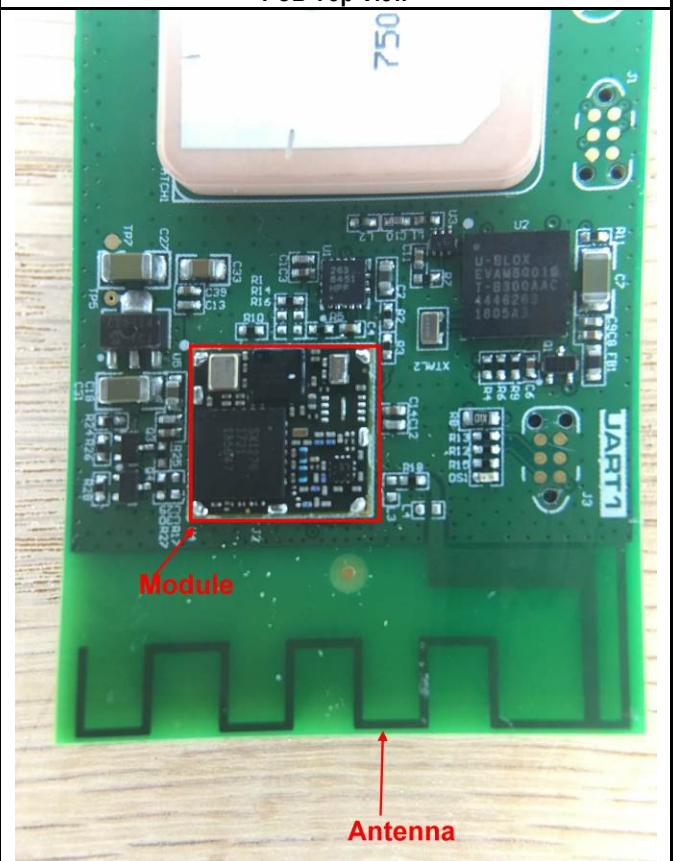

Yabby LWAN 915 Host Photo-Internal View

EUT- Enclosure Open View

PCB Top View

PCB Bottom View

Radio Module Shielding case Off and Antenna View