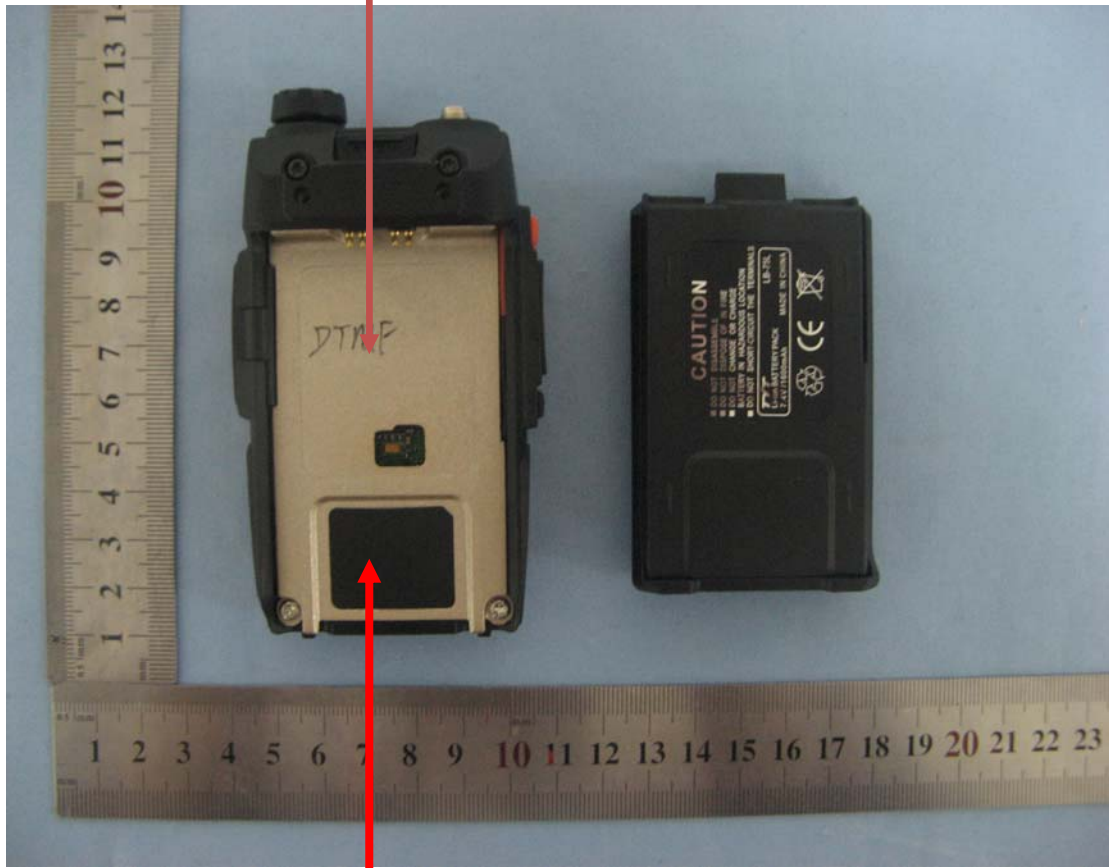

FCC ID Label Location

Two-way radio
Brand : TYT
FCC ID: PODTH-UVF9
Model : TH-UVF9,TH-UVF10,YH-UV11,TH-UV12
Frequency Range : 136-174MHz, 400-470MHz

FCC RF Warning Label

Device must be restricted to occupational use to satisfy FCC RF exposure compliance. See owner's manual for specific operating requirements