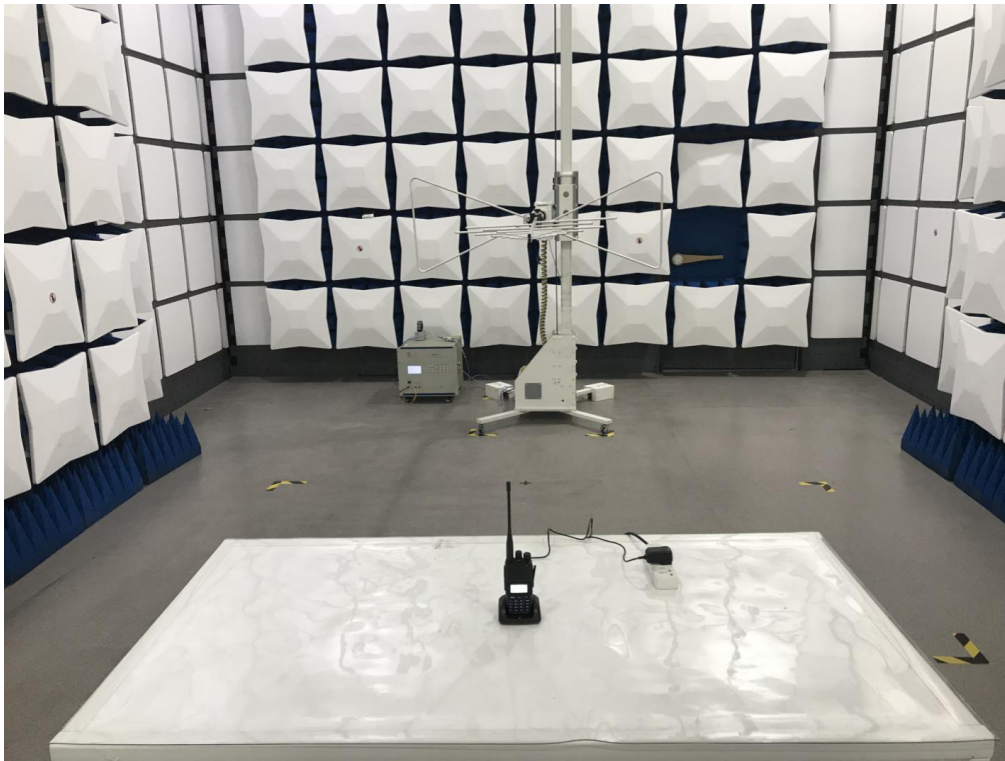

# Test Setup Photos

## CONDUCTED EMISSION TEST SETUP

Antenna 1:Rx: 136MHz-174MHz , 400MHz-480MHz

Antenna 2:Rx: 220MHz-260MHz

## RADIATED EMISSION TEST SETUP

Antenna 1:Rx: 136MHz-174MHz , 400MHz-480MHz

Antenna 2:Rx: 220MHz-260MHz

RADIATED EMISSION ABOVE 1G TEST SETUP  
Antenna 1:Rx: 136MHz-174MHz , 400MHz-480MHz

Antenna 2:Rx: 220MHz-260MHz