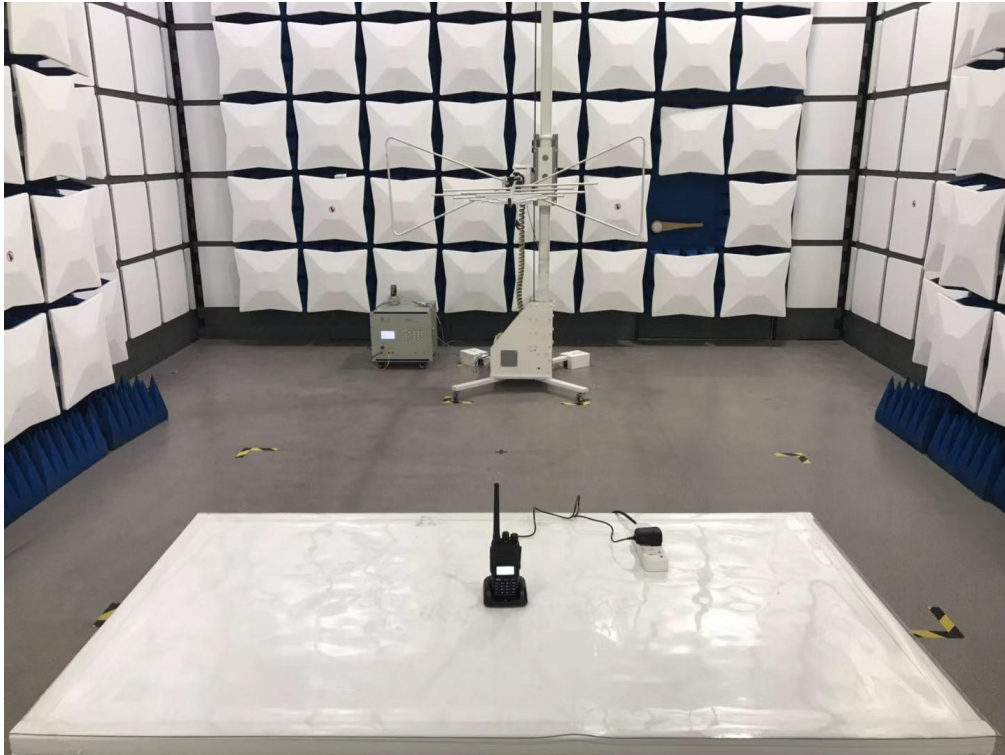

# Test Setup Photos

## CONDUCTED EMISSION TEST SETUP

Antenna 1:Rx: 136MHz-174MHz , 400MHz-480MHz

Antenna 2:Rx: 220MHz-260MHz

## RADIATED EMISSION TEST SETUP

Antenna 1:Rx: 136MHz-174MHz , 400MHz-480MHz

Antenna 2:Rx: 220MHz-260MHz

RADIATED EMISSION ABOVE 1G TEST SETUP  
Antenna 1:Rx: 136MHz-174MHz , 400MHz-480MHz

Antenna 2:Rx: 220MHz-260MHz