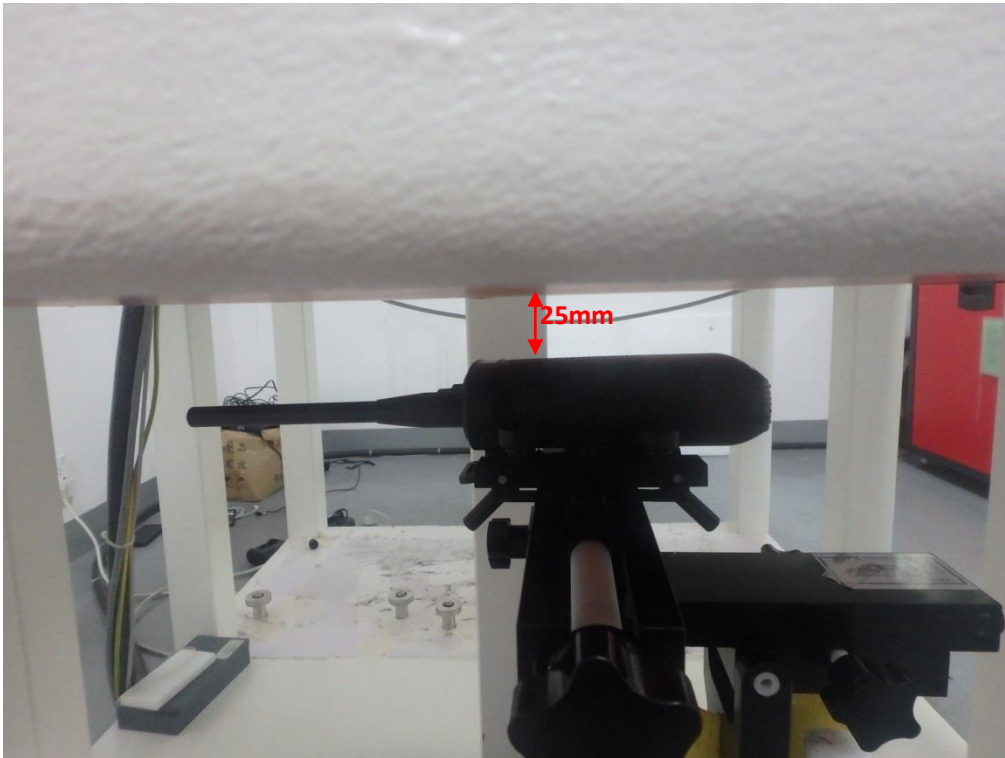

Test Setup Photos

Face Up with 2.5 cm Separation Distance.

Body Back Touch with all accessories

The thickness of EUT is 3.1cm

Note : The headset is just for testing. This tested and electrically similar headsets may be used.