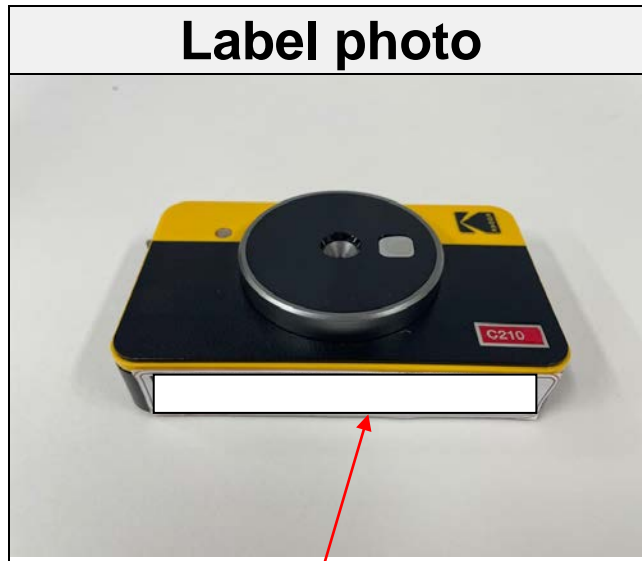

## Label photo

Instant Photo Printer combo

MODEL : C210  
FCC ID : PO5C210R  
Power source : DC 7.4V

-This device may not cause harmful interference.  
-This device must accept any interference received, including interference that may cause undesired operation.