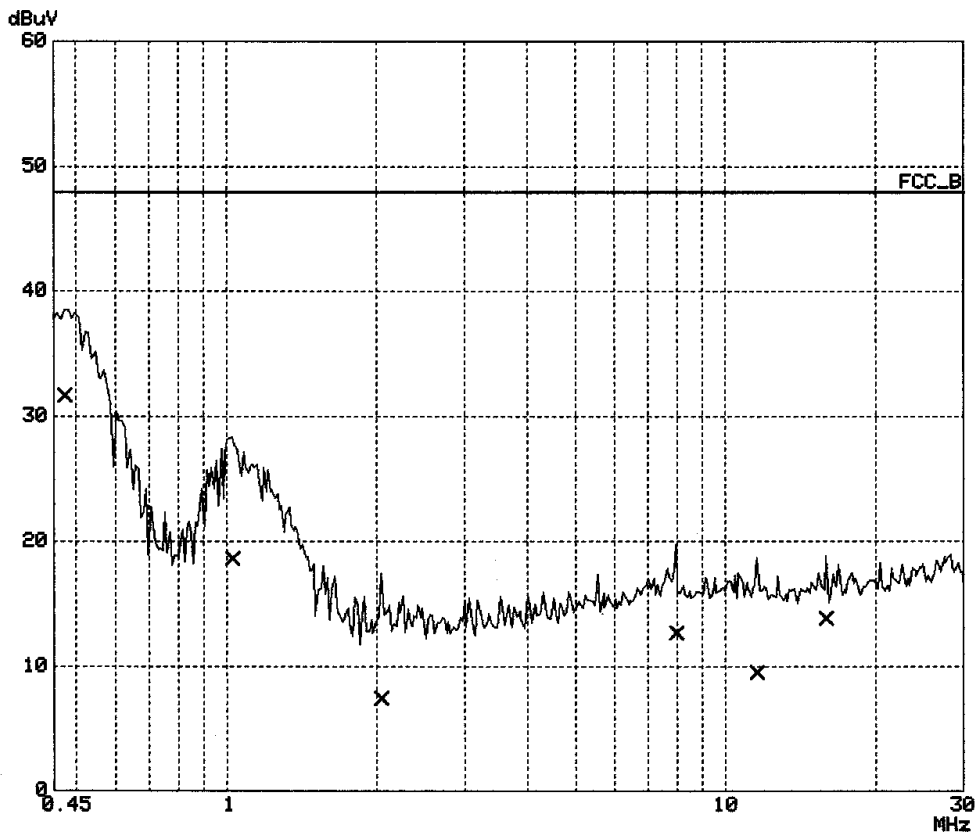

Intertek Testing Services RF Voltage

EUT: Shiu AV-R2G4B
Manuf: ELANSat
Op Cond: LISN-L
Operator: kaysi
Test Spec: FCC Class B
Comment: 825788/015
120V/60Hz 25'C/58%RH tx at low channel
Date: 23. Jul 02 10:44

Scan Settings (1 Range)

| Frequencies | | | Receiver Settings | | | | |
|-------------|------|------|-------------------|----------|--------|---------|--------|
| Start | Stop | Step | IF BW | Detector | M-Time | Atten | Preamp |
| 450k | 30M | 8k | 9k | PK | 20ms | AUTO LN | OFF |

Final Measurement: x QP
Meas Time: 1 s

Intertek Testing Services

RF Voltage

EUT: Shiu AV-R2G4B
Manuf: ELANSat
Op Cond: LISN-N
Operator: kaysi
Test Spec: FCC Class B
Comment: 825788/015
120V/60Hz 25'C/58%RH tx at low channel
Date: 23. Jul 02 10:37

Final Measurement: x QP
Meas Time: 1 s