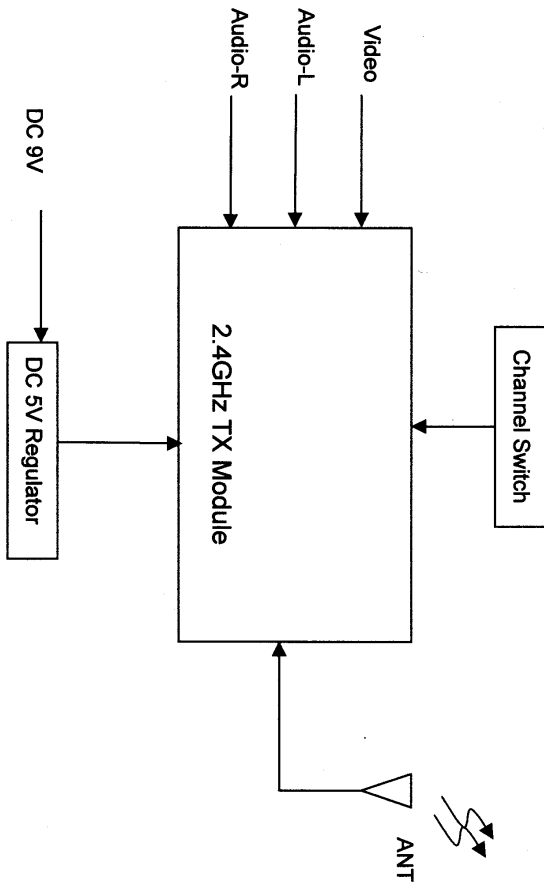

AV Sender (2.4GHz) TX Block Diagram :

TITLE		2.4G TX MODULE BLOCK DIAGRAM	
Size	Number	Revision	
B			
Date:	23-Apr-2001	Sheet of	
File:	C:\WORK\AV\Source\COB\BLOCK\AV	Revised by	