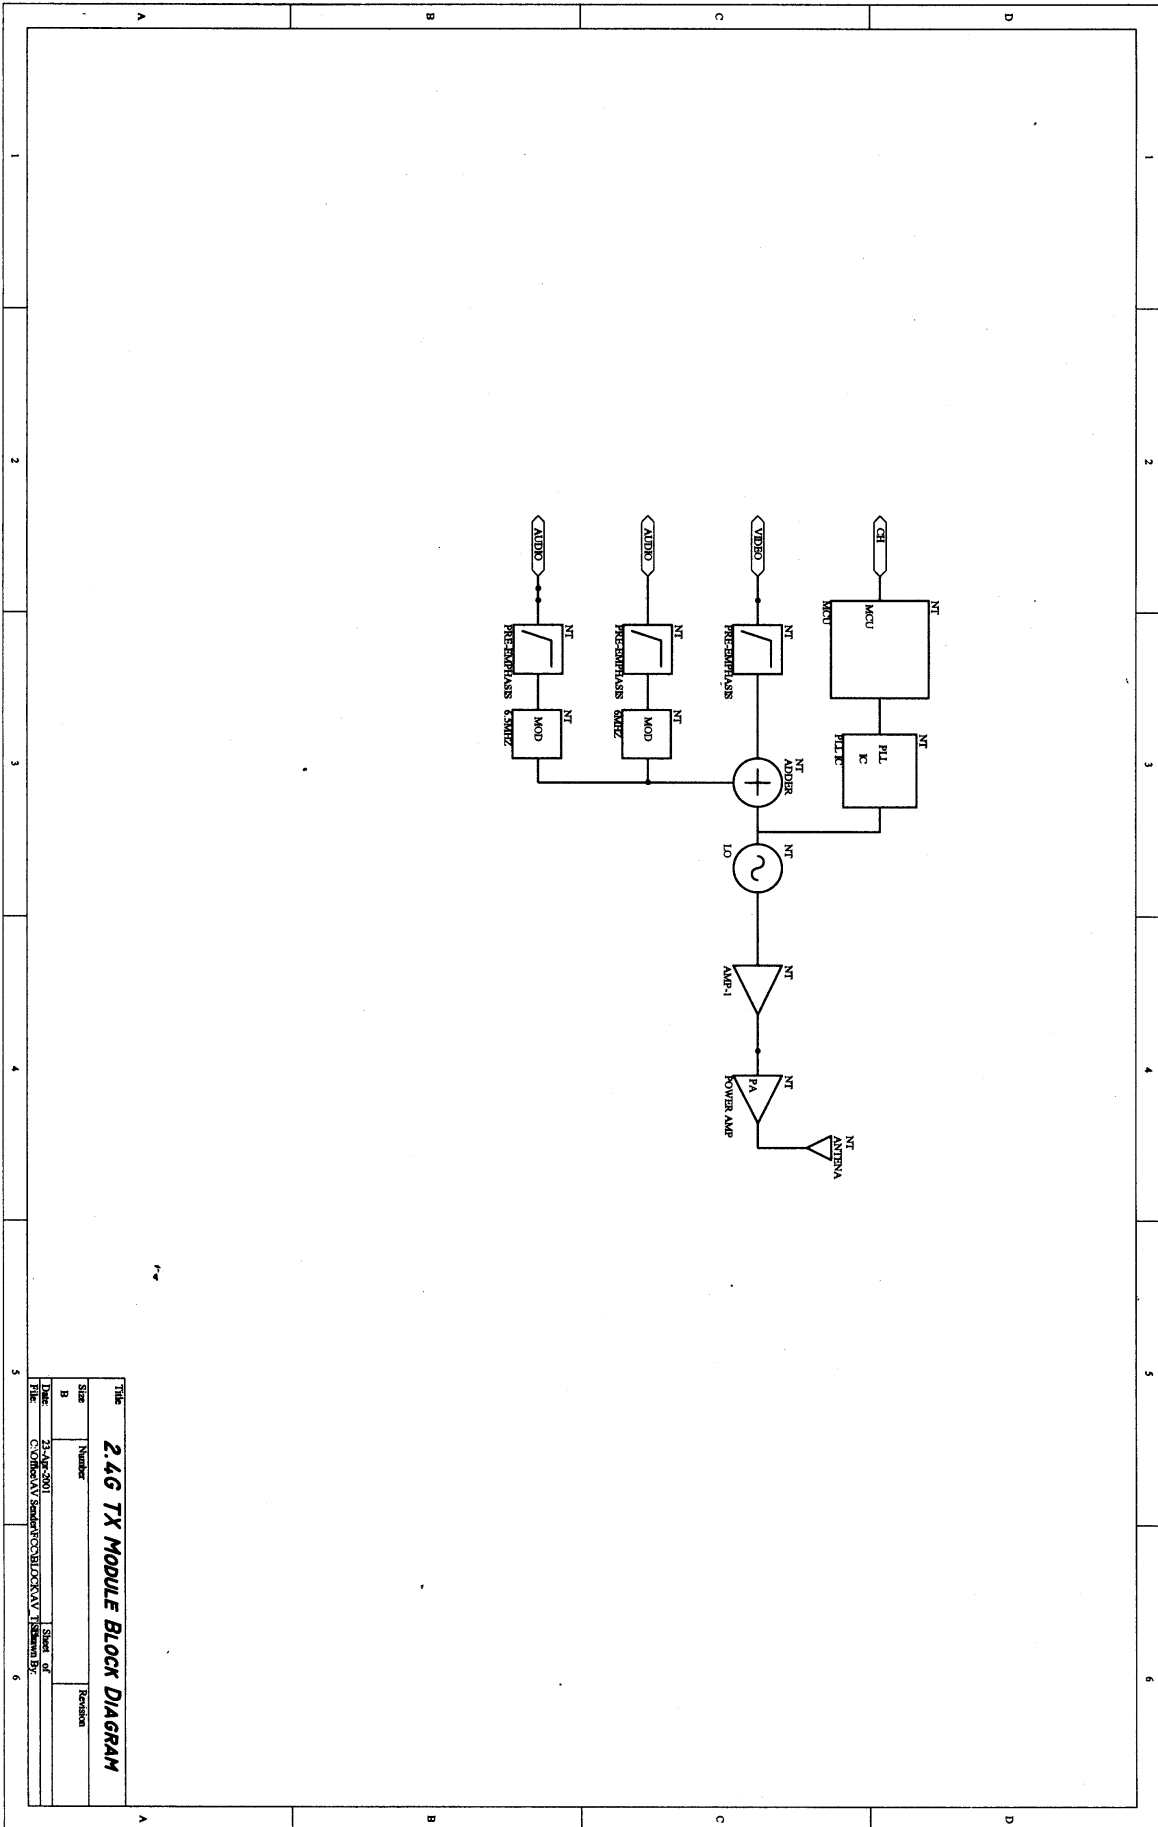

AV Sender (2.4GHz) TX Block Diagram :

TITLE		2.4G TX MODULE BLOCK DIAGRAM	
Size	Number	Revision	
B			
Date:	23-Apr-2001	Sheet of	
File:	C:\WORK\AV\Source\COB\BLOCK\AV	Revised by	