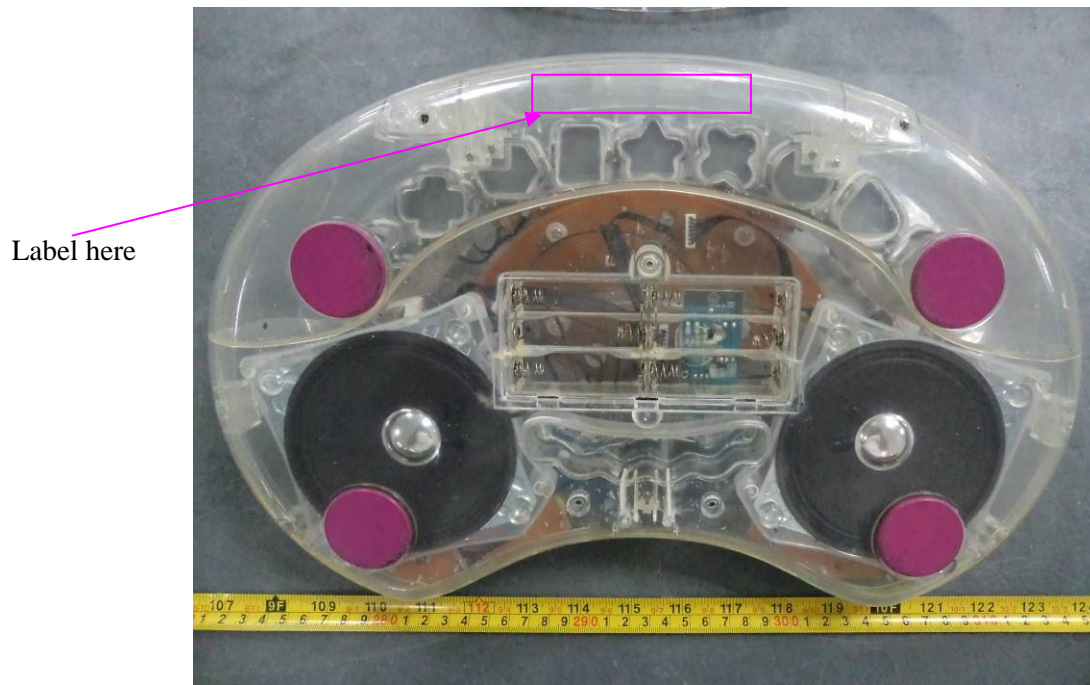

EXHIBIT A - FCC ID LABELING AND LOCATION

FCC ID Label

FCC ID: PN6RF1356BX1120

Product Name: SYMPHONY IN B.

Model Number: BX1120

FCC ID Label Location

The label shown shall be permanently affixed at a conspicuous location on the device and be readily visible to the user at the time purchase (Labeling requirements per 2.925)