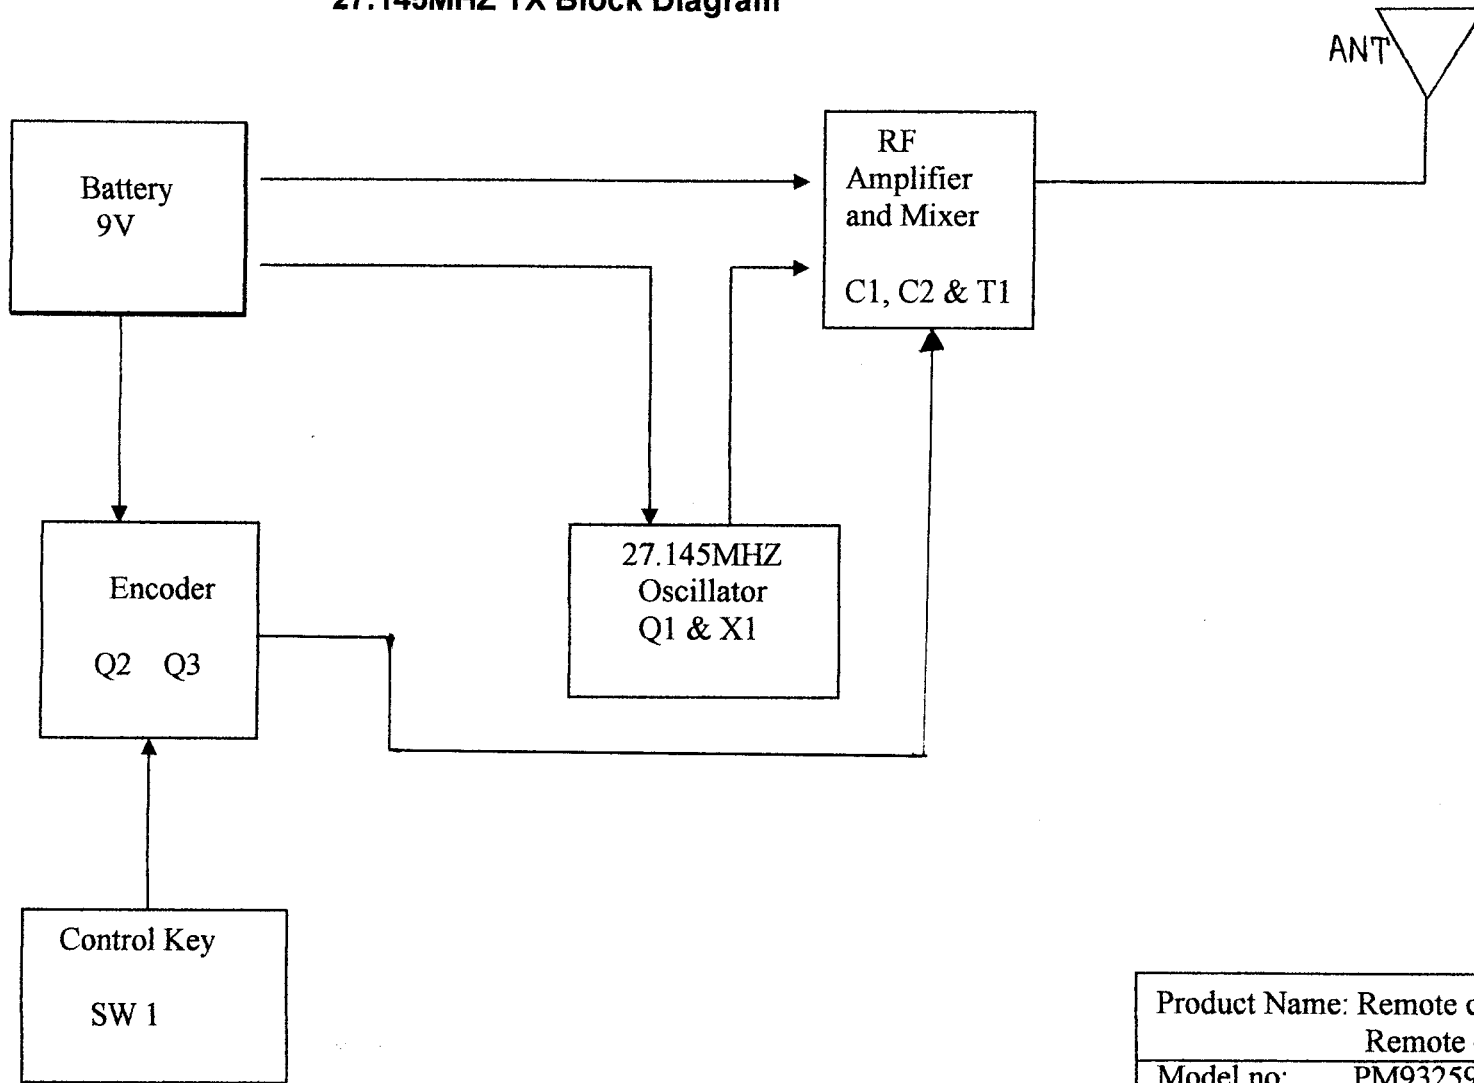

27.145MHZ TX Block Diagram

Product Name:	Remote control Racer / Remote control car
Model no:	PM93259A / BB3259