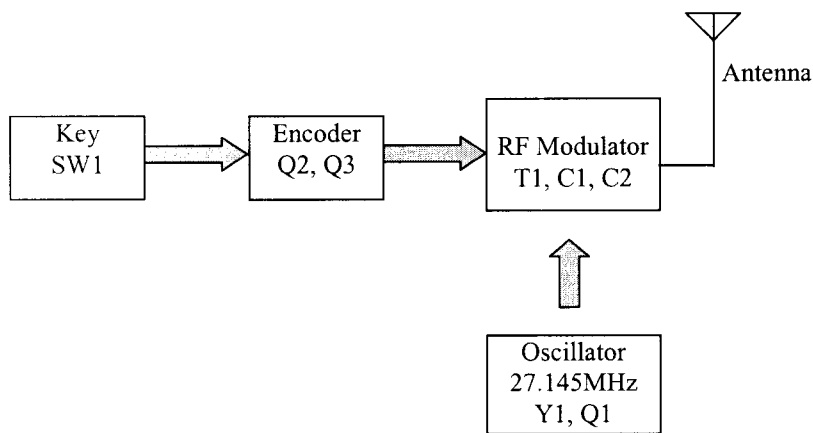

Red Box Toy Factory Ltd.

7/F, Tower 1, South Seas Centre,
75 Mody Road, Tsimshatsui East,
Kowloon, Hong Kong.
TEL : (852) 2722-8000
FAX : (852) 2722-8998

27MHz RC Car Tx Block Diagram

Product Name : Branford Remote Control Car

Model No :PM 93259A / BB3259

Version : 2.1

Draft By : Francis

Date : 3 Oct,05