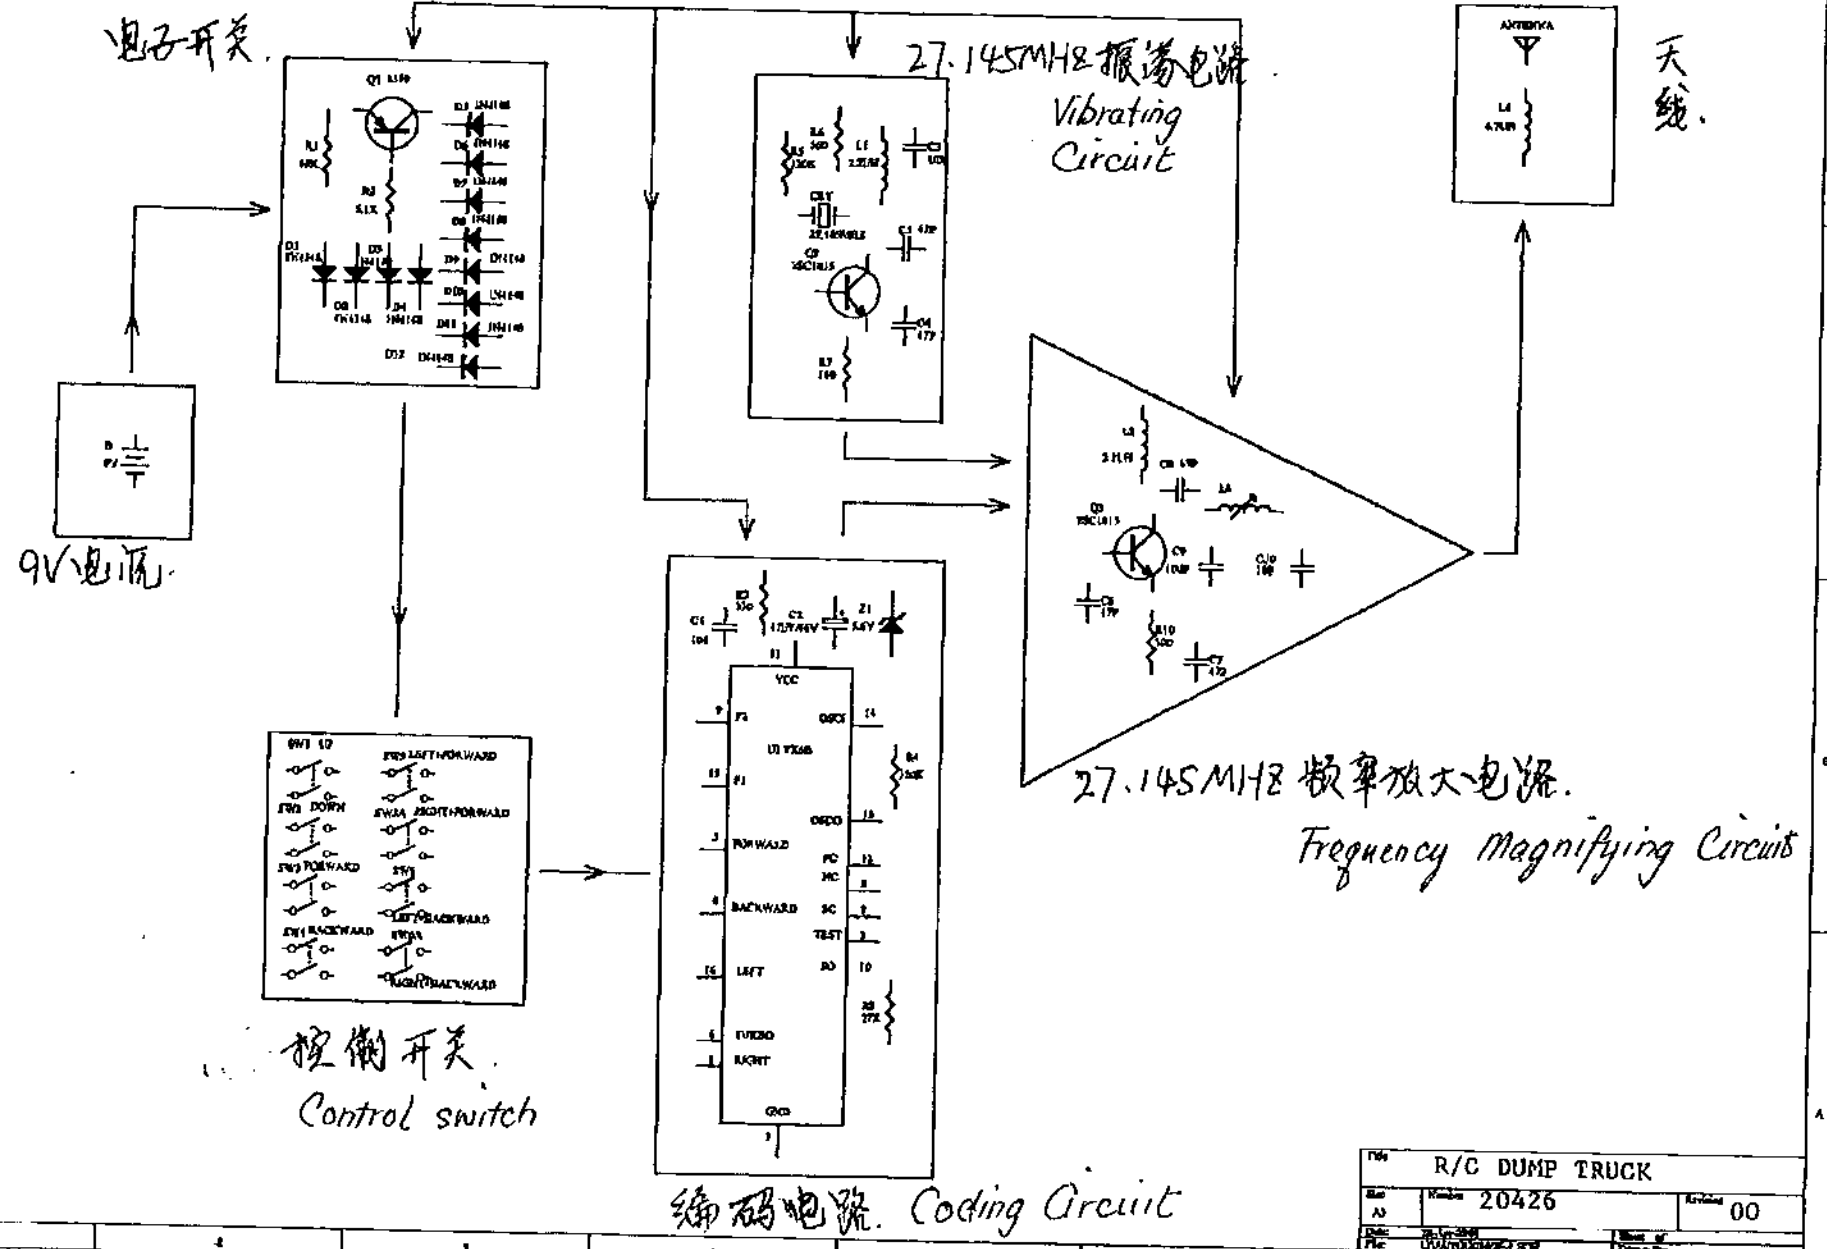

Transmission Circuit 泥头车发射电路方框图:

Title R/C DUMP TRUCK		
Rev	Number 20426	Quantity 00
Date	Drawn by	Checked by
File	Checked by	Checked by

1/2