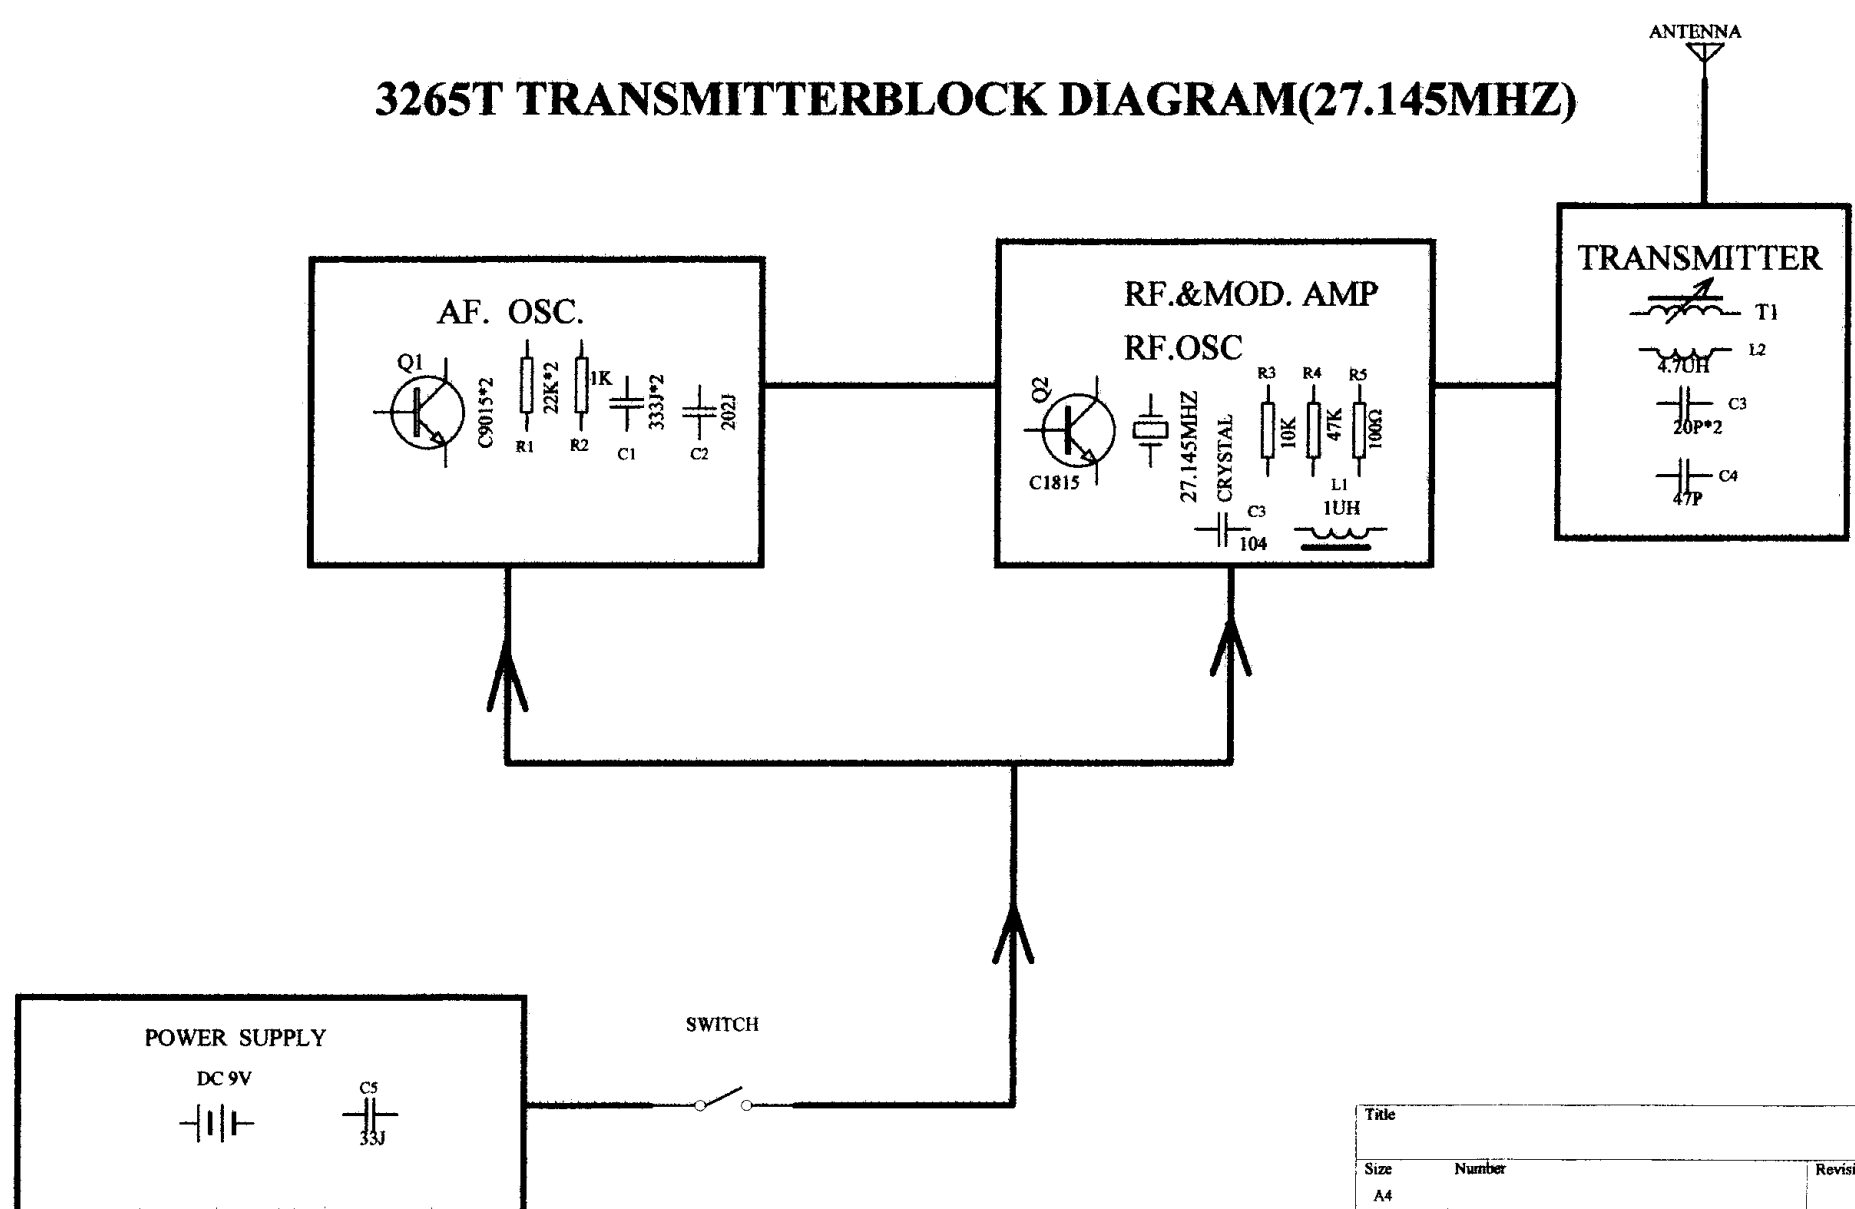

3265T TRANSMITTER BLOCK DIAGRAM (27.145MHZ)

| | | |
|-------|---------------|-----------|
| Title | | |
| Size | Number | Revision |
| A4 | | |
| Date: | 12-Jul-2001 | Sheet of |
| File: | U:\ZSQ65T.SCH | Drawn By: |