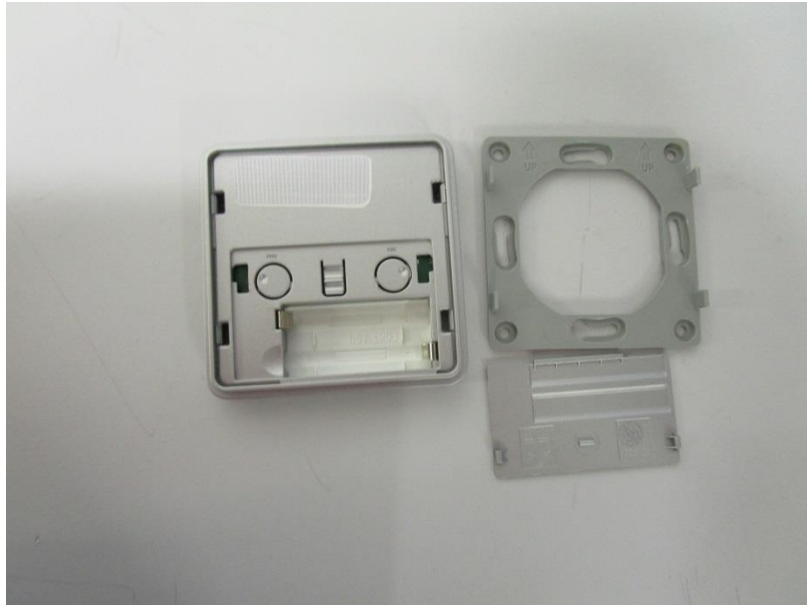

FCC ID: PMLERAWIUBD

ISED ID: 6140A - ERAWIUBD

NICE – Model: W1SBD, W6SBD

Internal Photos W1SBD

Internal Photos W6SBD