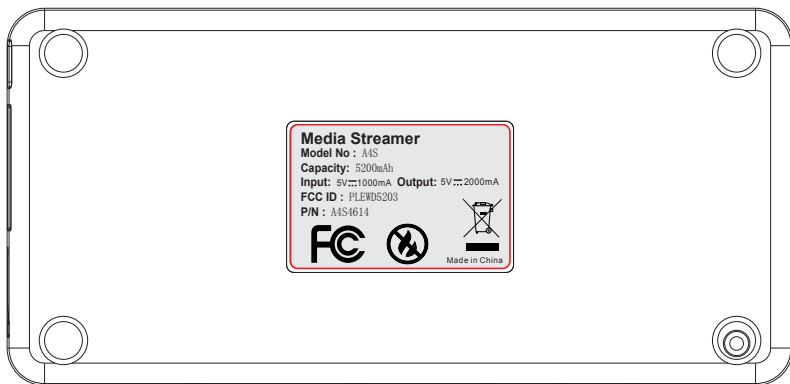

PANTONE 877C

## TWB005 RATING LABEL