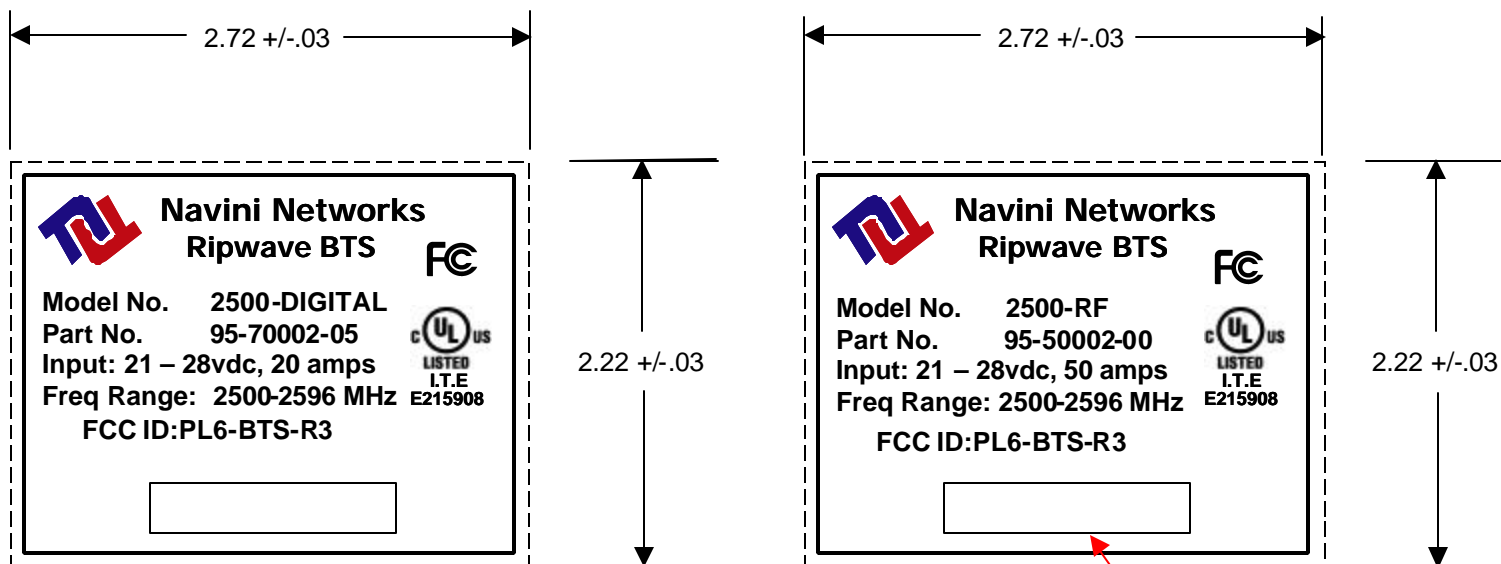

2.5 GHz Licensed Band BTS Label

CLEAR WINDOW FOR NAVINI
BAR CODE (1.5000 X .375, SIZE
OF LABEL)