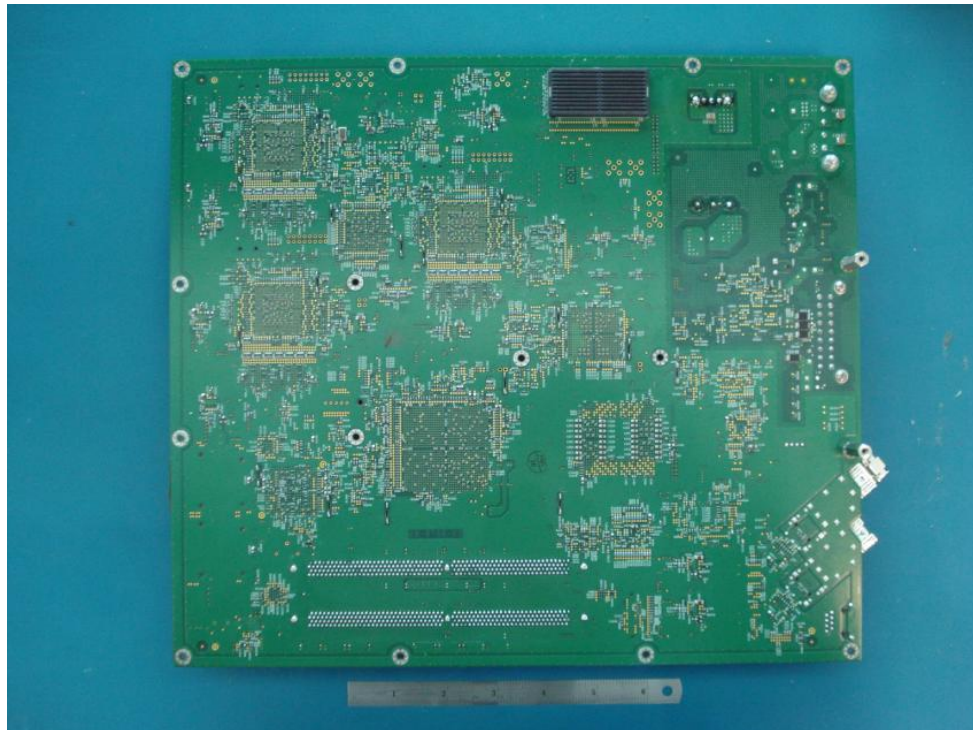

INTERNAL PHOTOS
CISCO WiMAX BASESTATION
MODEL BWX8415-2.5-R1

Digital Board (note ruler is 6-inch)

Low Power RF Board (note ruler is 6-inch)

High Power RF Board (note ruler is 6-inch)

Contains final stage TX amplifier and Low Noise Receive amplifier