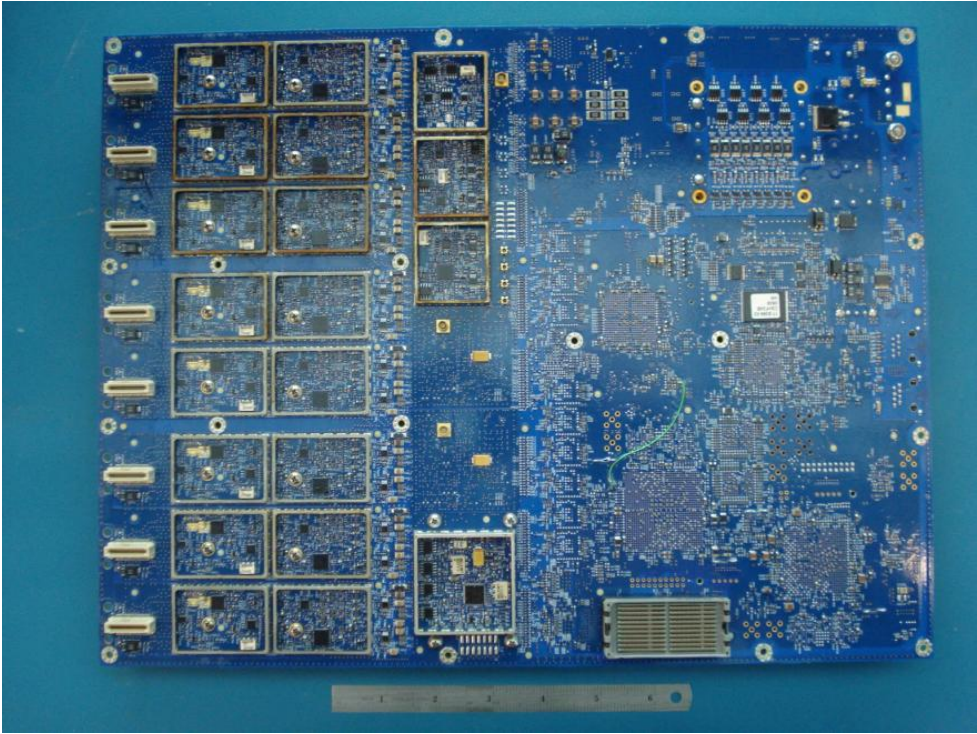

INTERNAL PHOTOS
CISCO WiMAX BASESTATION
MODEL BWX8415-2.5-R1

Digital Board (note ruler is 6-inch)

Low Power RF Board (note ruler is 6-inch)

High Power RF Board (note ruler is 6-inch)

Contains final stage TX amplifier and Low Noise Receive amplifier