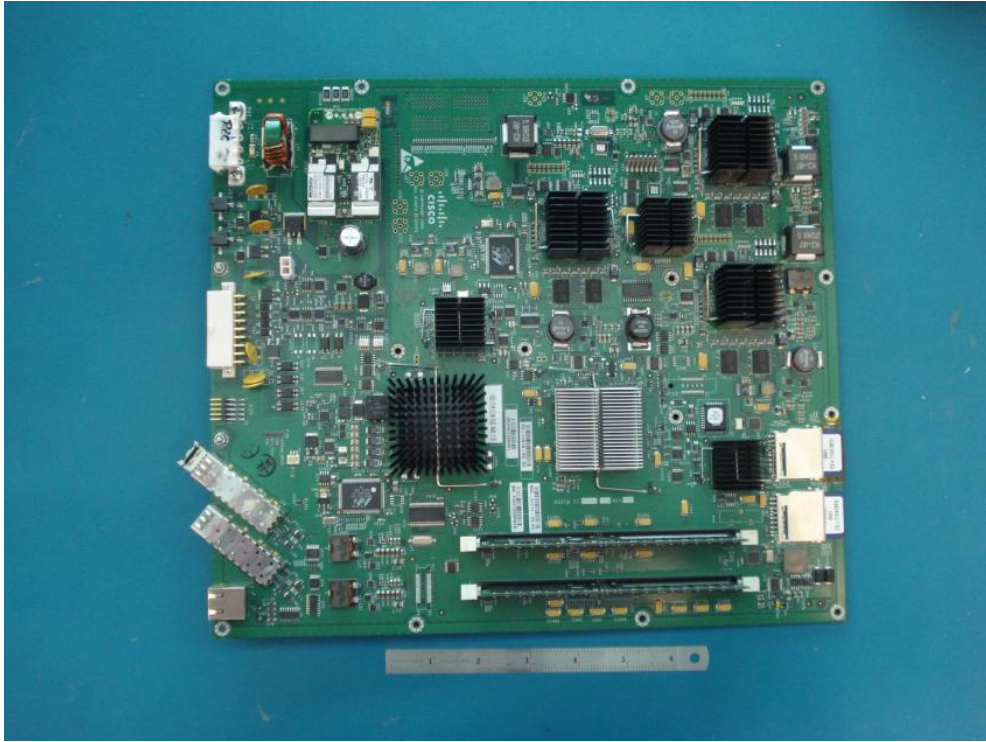

INTERNAL PHOTOS
CISCO WiMAX BASESTATION
MODEL BWX8415-2.5-R1

Digital Board (note ruler is 6-inch)

Low Power RF Board (note ruler is 6-inch)

High Power RF Board (note ruler is 6-inch)

Contains final stage TX amplifier and Low Noise Receive amplifier