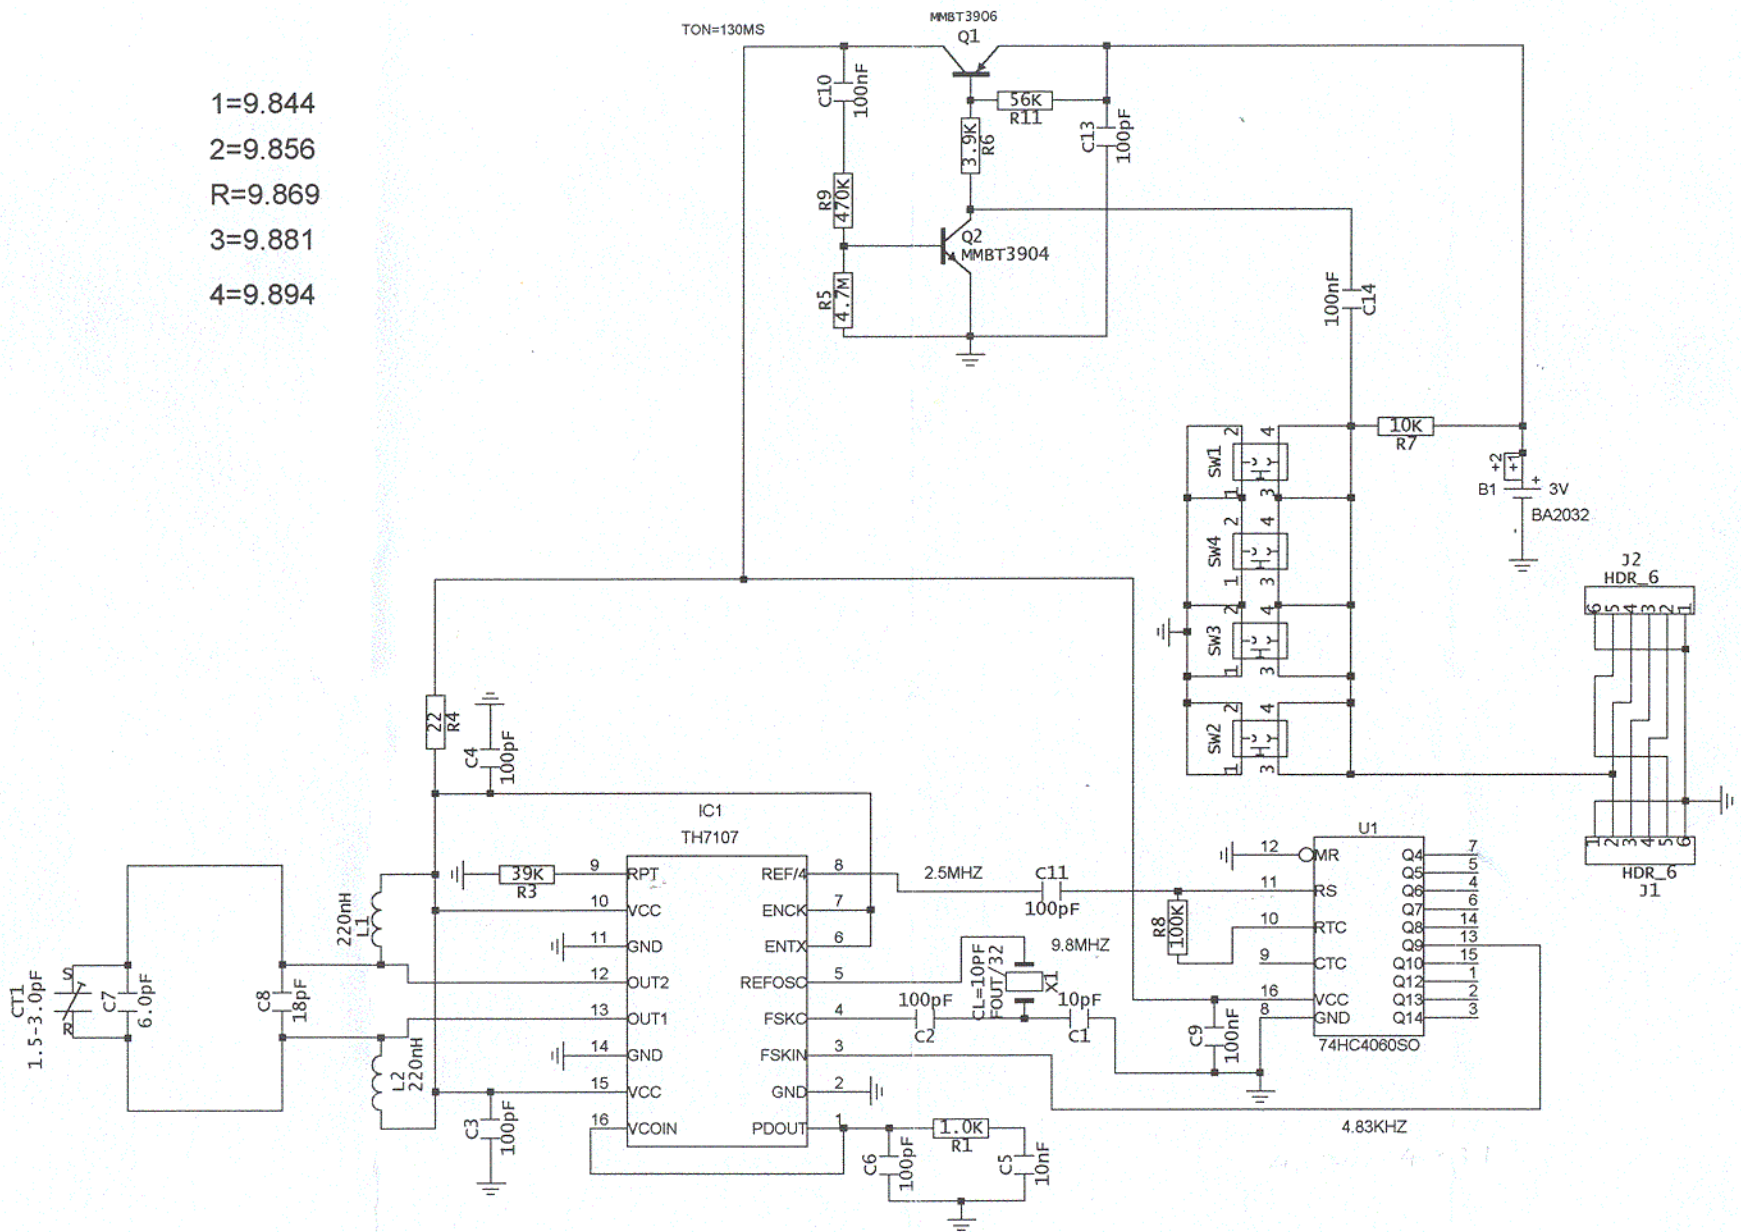

- 1=9.844
- 2=9.856
- R=9.869
- 3=9.881
- 4=9.894

TRAINERS WAREHOUSE
 JOB #: 155ZU1
 FCCID : PKXWT2000
 EXHIBIT : 2

TRAINER'S WAREHOUSE TRANSMITTER