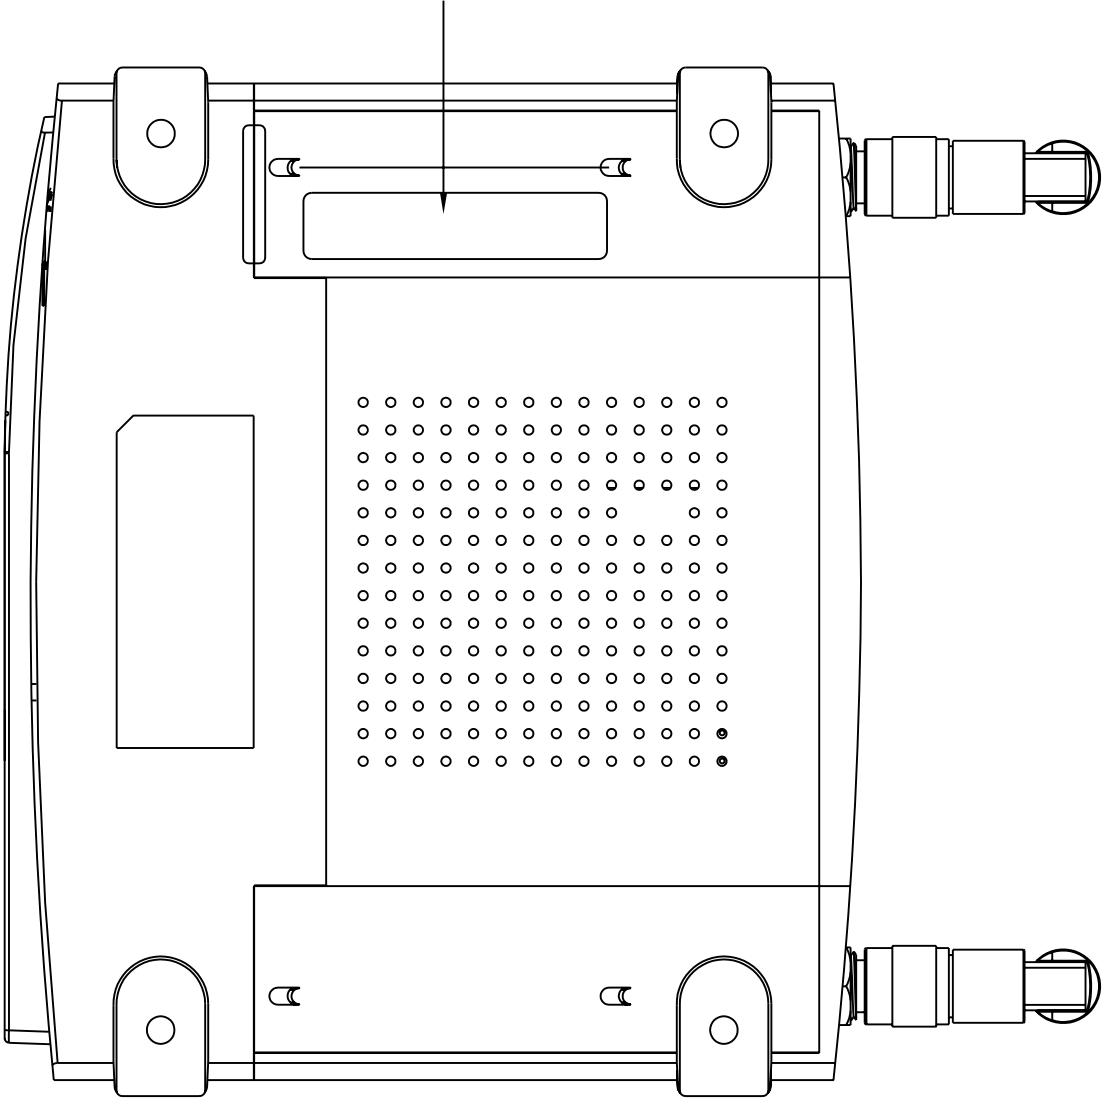

FCC ID: PKW-WRT51AB This device complies with Part 15 of the FCC Rules.
Operation is subject to the following two conditions:
(1) This device may not cause harmful interference.
(2) This device must accept any interference received including interference that may cause undesired operations.

FCC ID: PKW-WRT51AB

IC: 3839A-WRT51AB

This device complies with Part 15 of the FCC Rules.

Operation is subject to the following two conditions:
(1) This device may not cause harmful interference.
(2) This device must accept any interference received including interference that may cause undesired operations.