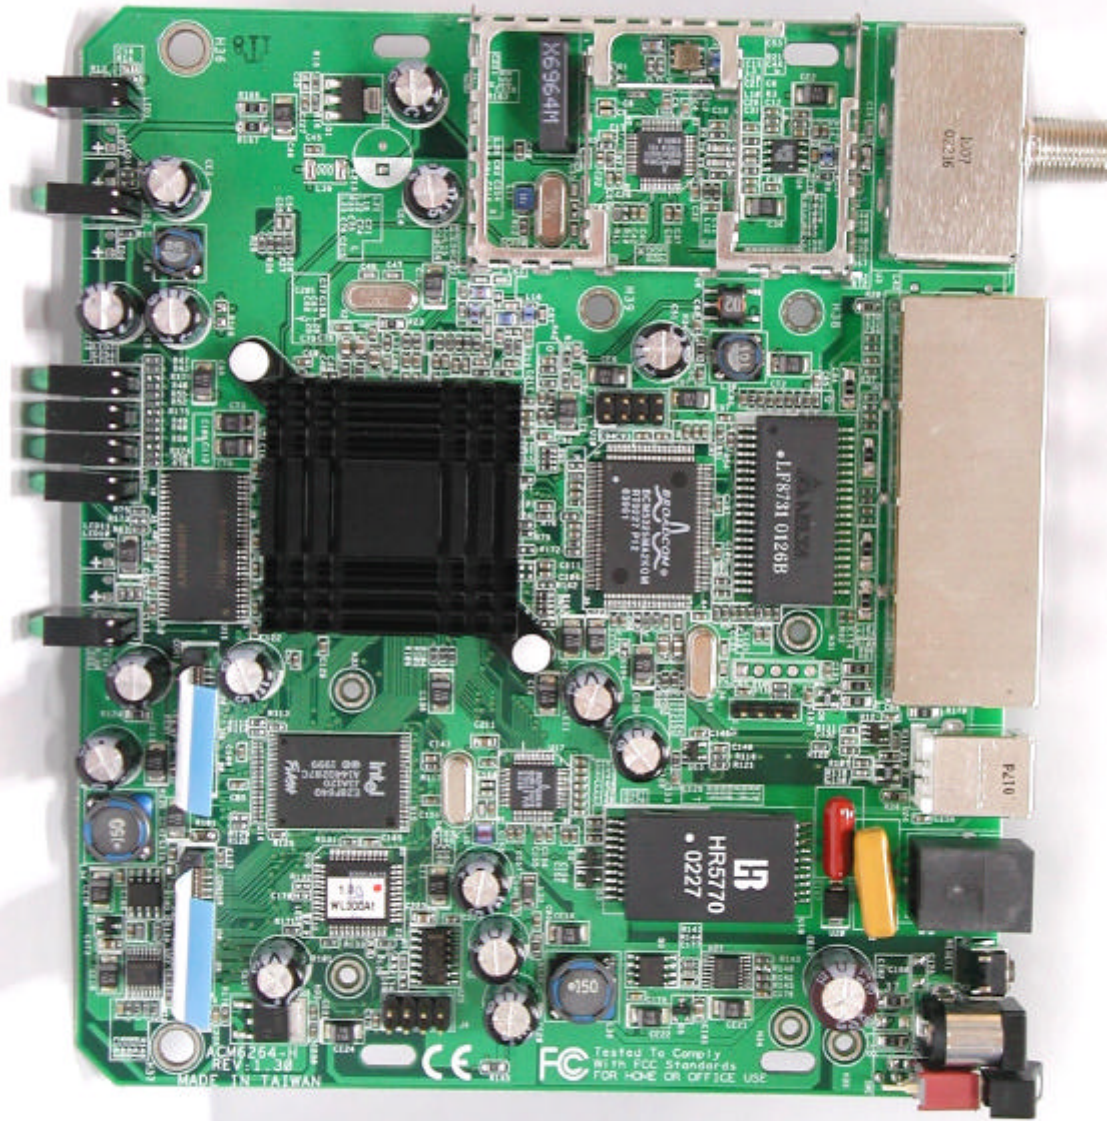

823787
SM82V8
E88391
94V-0

0226

ACM6264-H
REV: 1.30
MADE IN TAIWAN

Tested To Comply
With FCC Standards
FOR HOME OR OFFICE USE

X6964H

L18731 0126B

HR5770
0227

L007
02216

P410