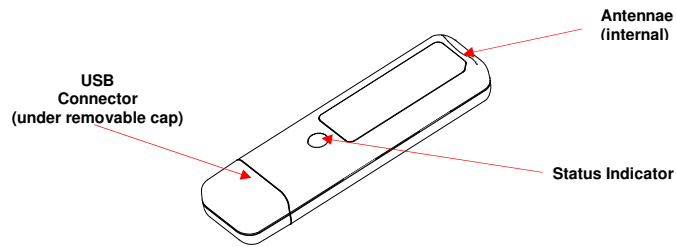

Wireless Broadband Modem USB-Stick

Important Notes:

Run the installation CD-ROM provided before connecting the USB Stick Modem to the computer. The installation software will instruct when to connect the USB Stick Modem to the computer. If you wish to disconnect the USB Stick Modem from the computer it is important to first make it safe for removal. Do this by clicking on the icon in the toolbar on the lower right of the screen and selecting STOP.

Caution:

This USB modem is approved for use in normal size laptop computers only (typically with 12 inch or larger display screens). To comply with FCC RF exposure requirements, this modem should not be used in configurations that cannot maintain at least 5 mm (approximately 0.2 inch) from users and bystanders. The user is advised to refer to the instruction manual for further clarification and explanation on how to maintain RF exposure compliance.