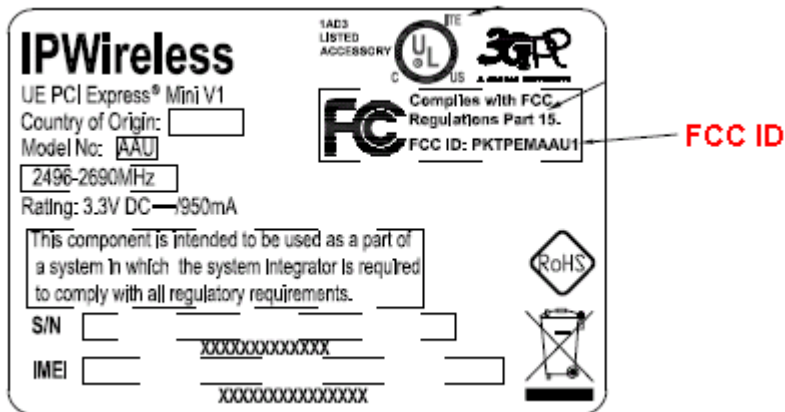

ID Label and Location

Label location

on the module

on the system
(bottom of PC)

Contains Transmitter Module:
FCC ID : PKTPEMAAU1