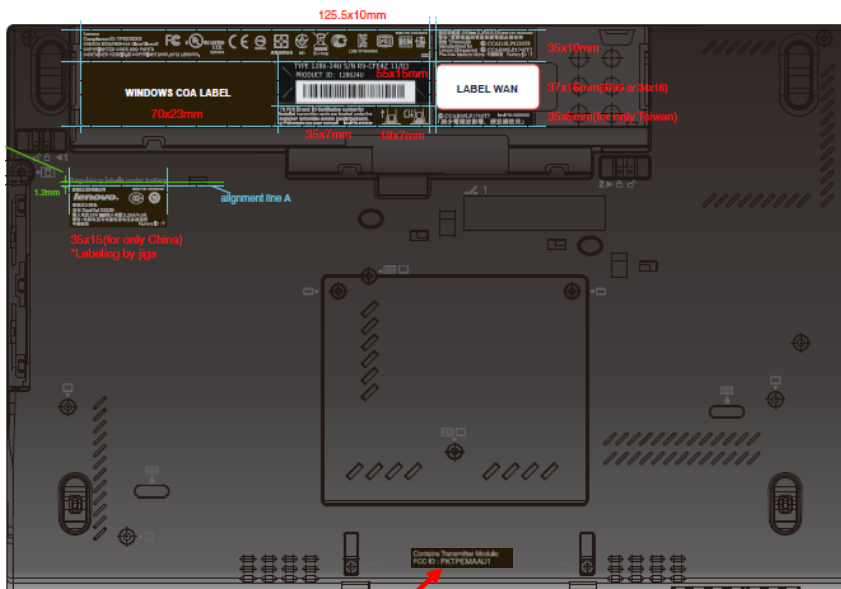

ID Label and Location

Label location

on the module

on the system
(bottom of PC)

Contains Transmitter Module:
FCC ID : PKTPEMAAU1