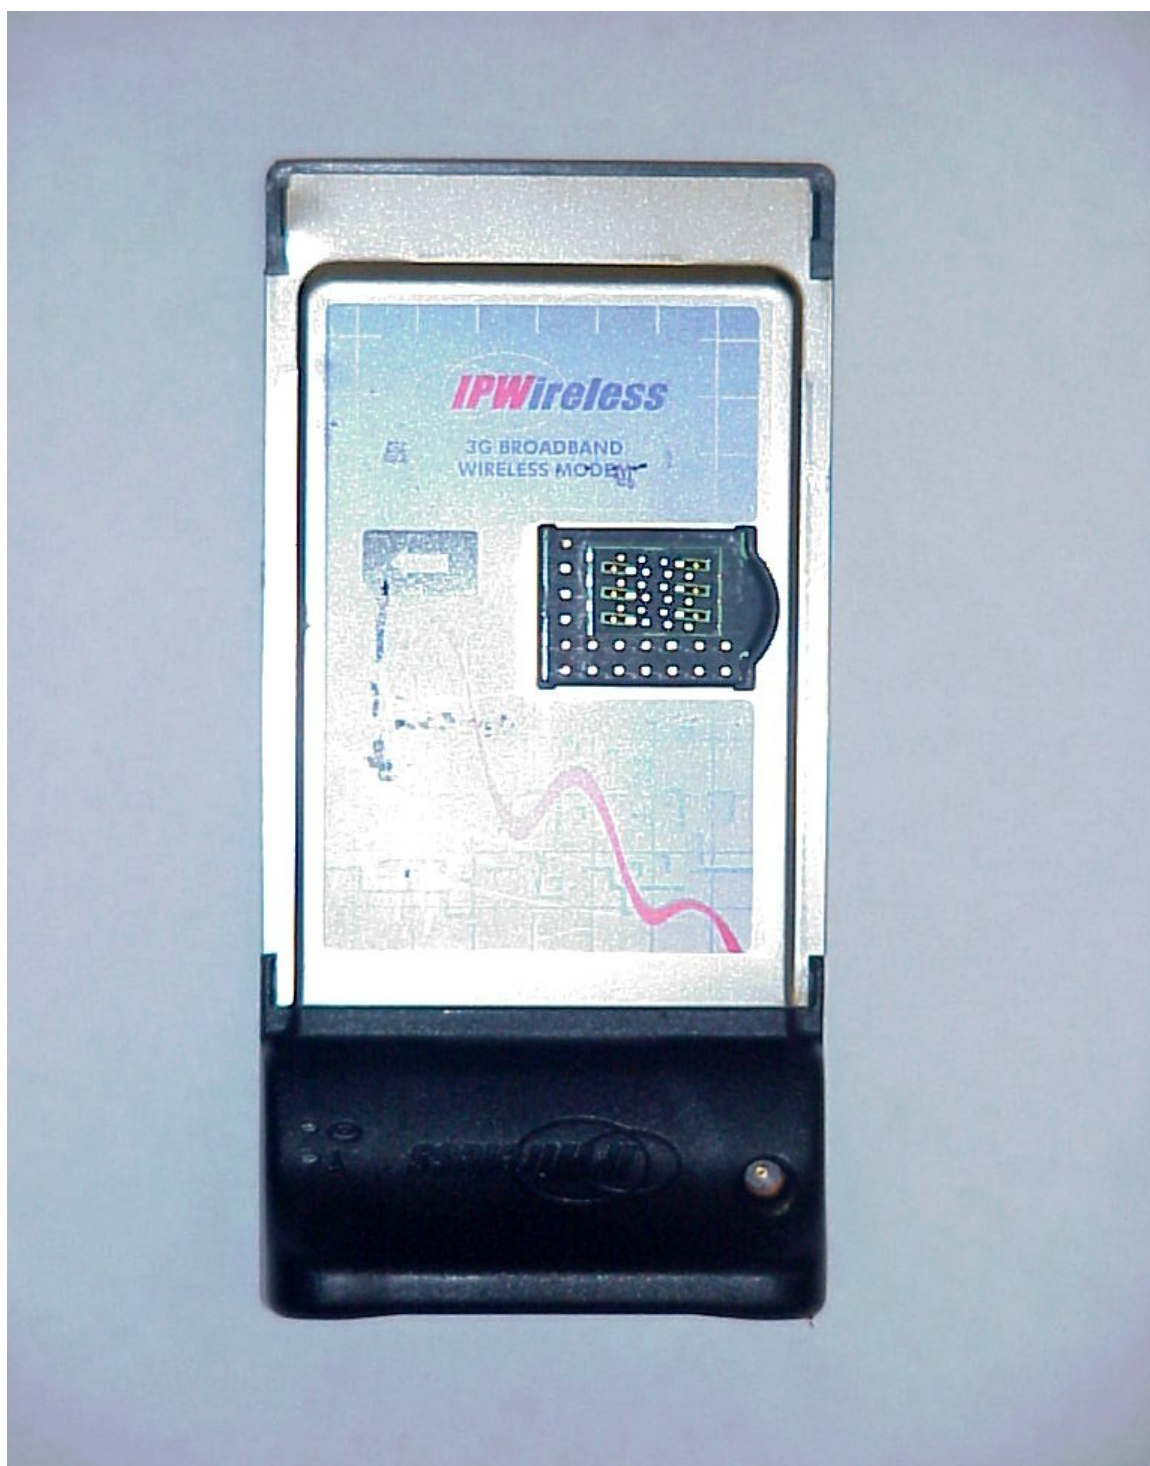

Test Of: IP Wireless UK Ltd.
2600 MHz PCMCIA Modem

To: OET Bulletin 65 Supplement C: (2001-01)

PHT/45219JD02/006 PCMCIA Modem View 1