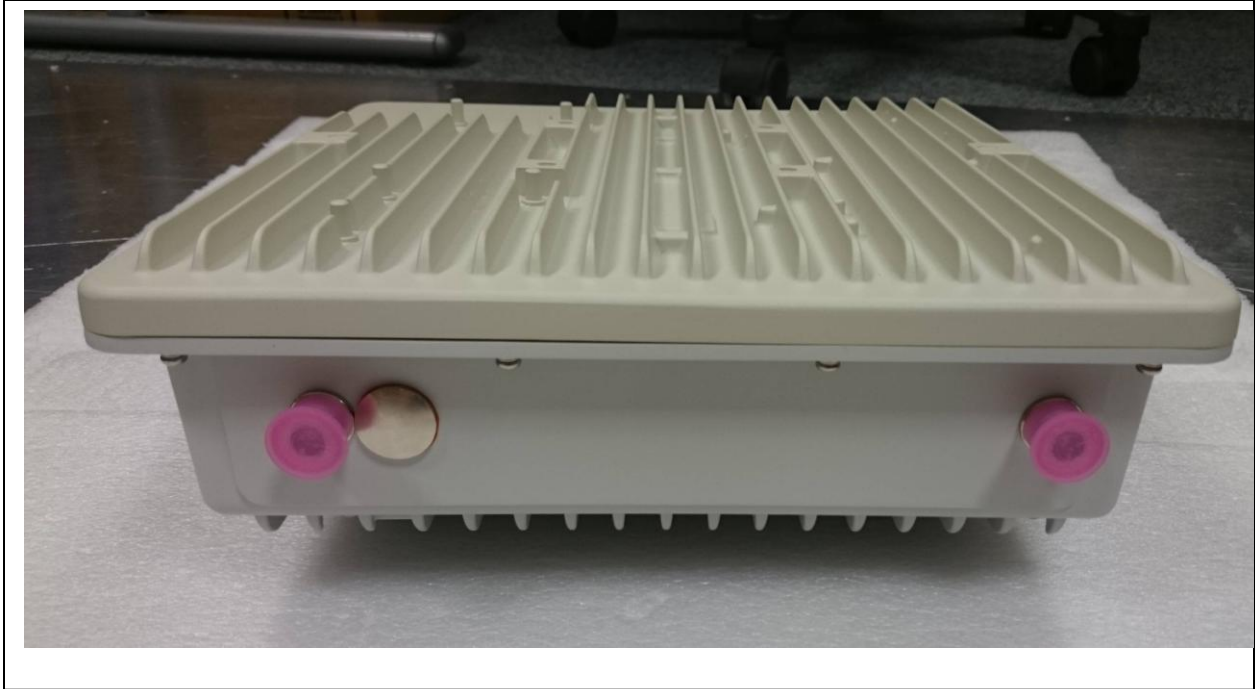

2GHz Band Outdoor Unit

External Photographs

FCC ID: PKTODUBBR

Figure 1: Front View

Figure 2: Rear View

Figure 3: Left Side View

Figure 4: Right Side View

Figure 5: Top view

Figure 6: Bottom View

Figure 7: Bottom View - Uncapped