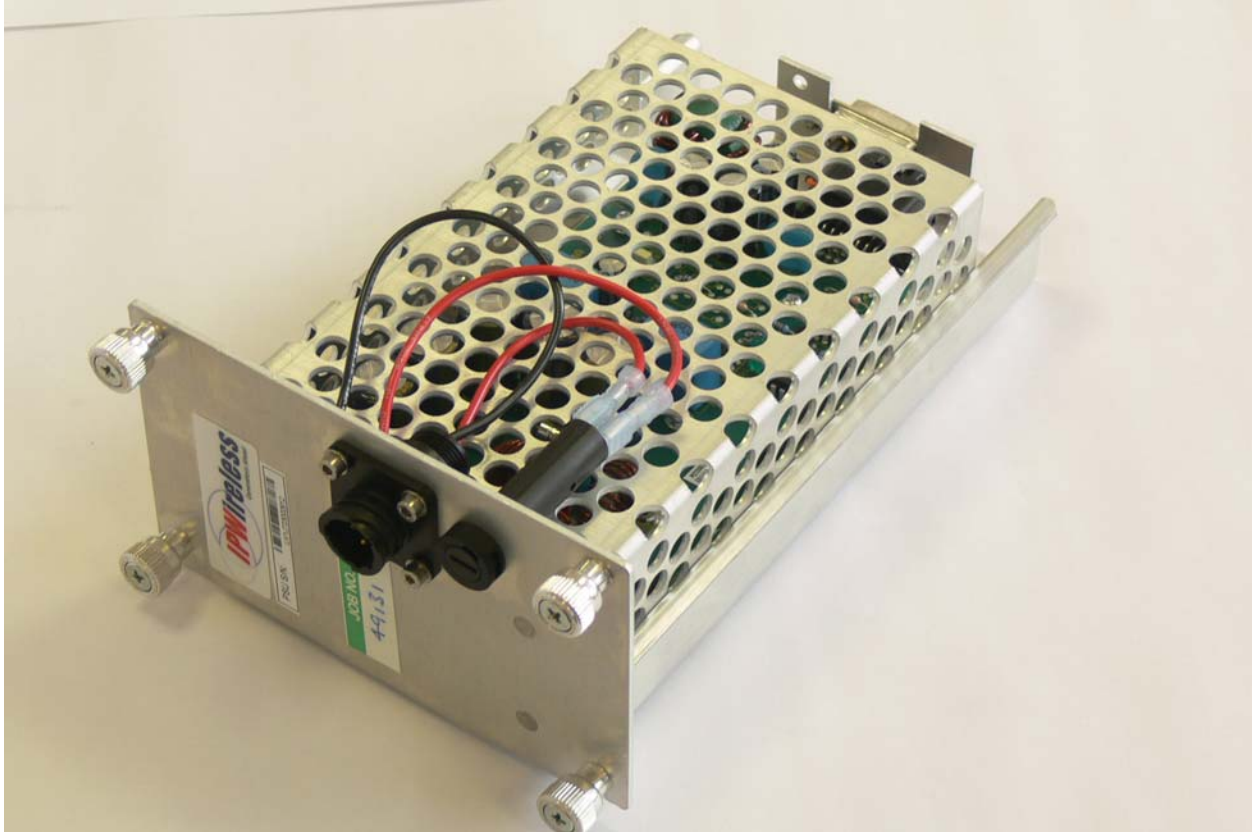

IPWireless V5 Digital Shelf

Model: VT

Internal Photographs

Figure 1: Digital Shelf with Cards & PSU

Figure 2: Digital Shelf Empty

Figure 3: Digital Shelf – Control Card Top

Figure 4: Digital Shelf – Control Card Bottom

Figure 5: GPS & Memory Modules - Top

Figure 6: GPS & Memory Modules - Bottom

Figure 7: Digital Shelf Sector Card – Top

Figure 8: Digital Shelf Sector Card – Bottom

Figure 9: Digital Shelf Power Supply Module

Figure 10: 12VDC Power Supply