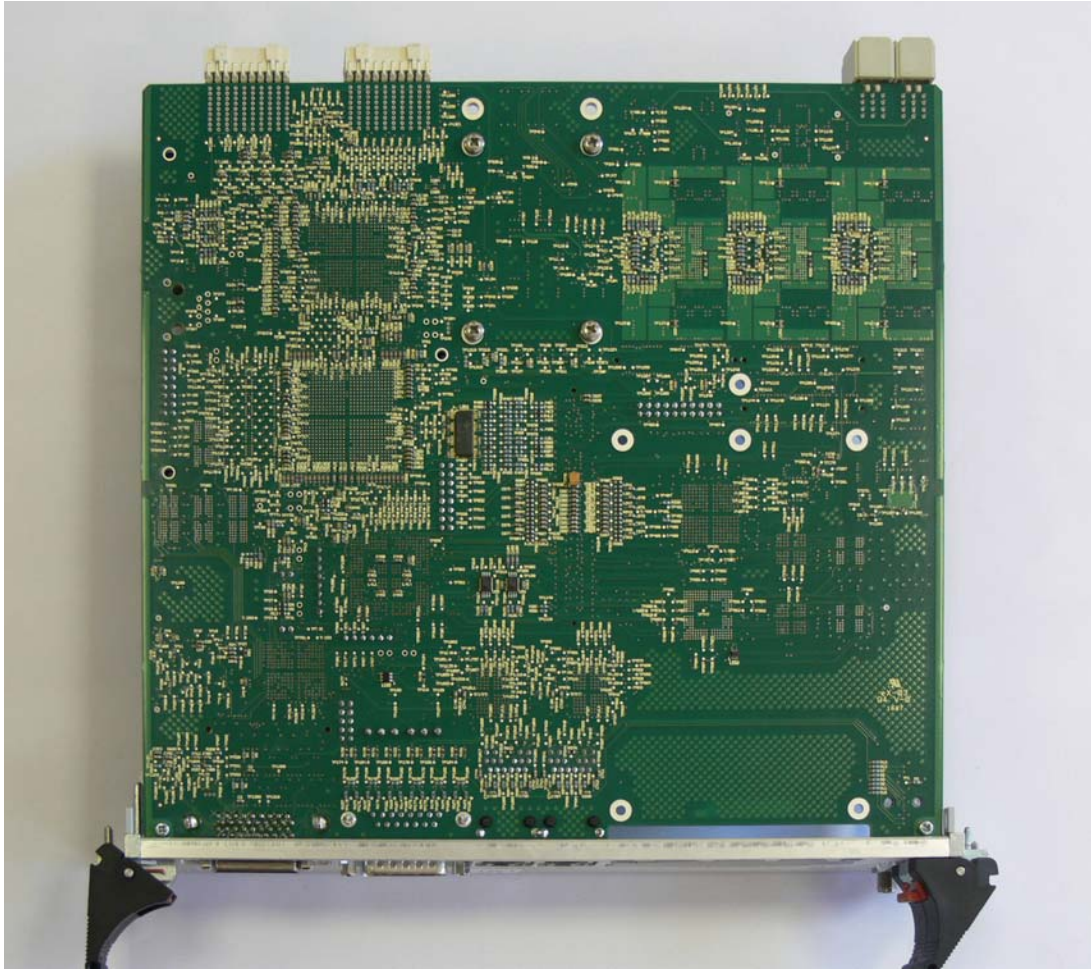

IPWireless V5 Digital Shelf

Model: VT

Internal Photographs

Figure 1: Digital Shelf with Cards & PSU

Figure 2: Digital Shelf Empty

Figure 3: Digital Shelf – Control Card Top

Figure 4: Digital Shelf – Control Card Bottom

Figure 5: GPS & Memory Modules - Top

Figure 6: GPS & Memory Modules - Bottom

Figure 7: Digital Shelf Sector Card – Top

Figure 8: Digital Shelf Sector Card – Bottom

Figure 9: Digital Shelf Power Supply Module

Figure 10: 12VDC Power Supply