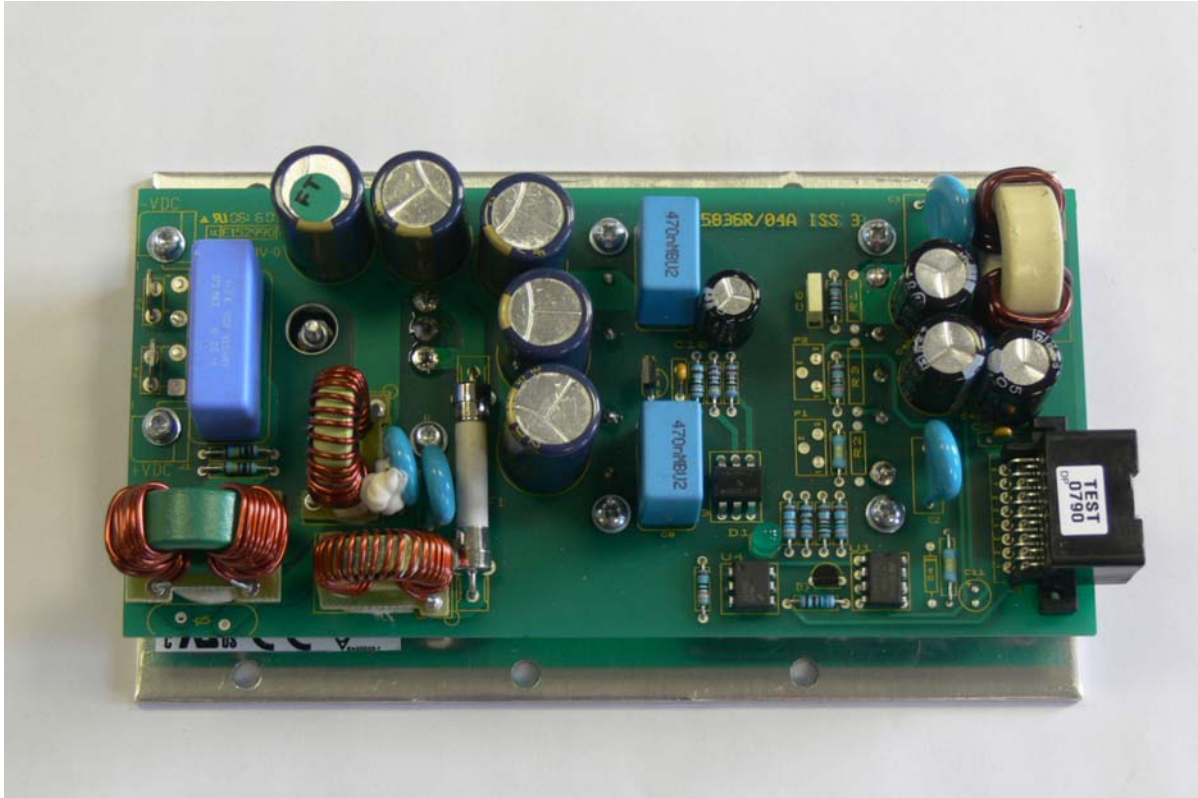

IPWireless V5 Digital Shelf

Model: VT

Internal Photographs

Figure 1: Digital Shelf with Cards & PSU

Figure 2: Digital Shelf Empty

Figure 3: Digital Shelf – Control Card Top

Figure 4: Digital Shelf – Control Card Bottom

Figure 5: GPS & Memory Modules - Top

Figure 6: GPS & Memory Modules - Bottom

Figure 7: Digital Shelf Sector Card – Top

Figure 8: Digital Shelf Sector Card – Bottom

Figure 9: Digital Shelf Power Supply Module

Figure 10: 12VDC Power Supply