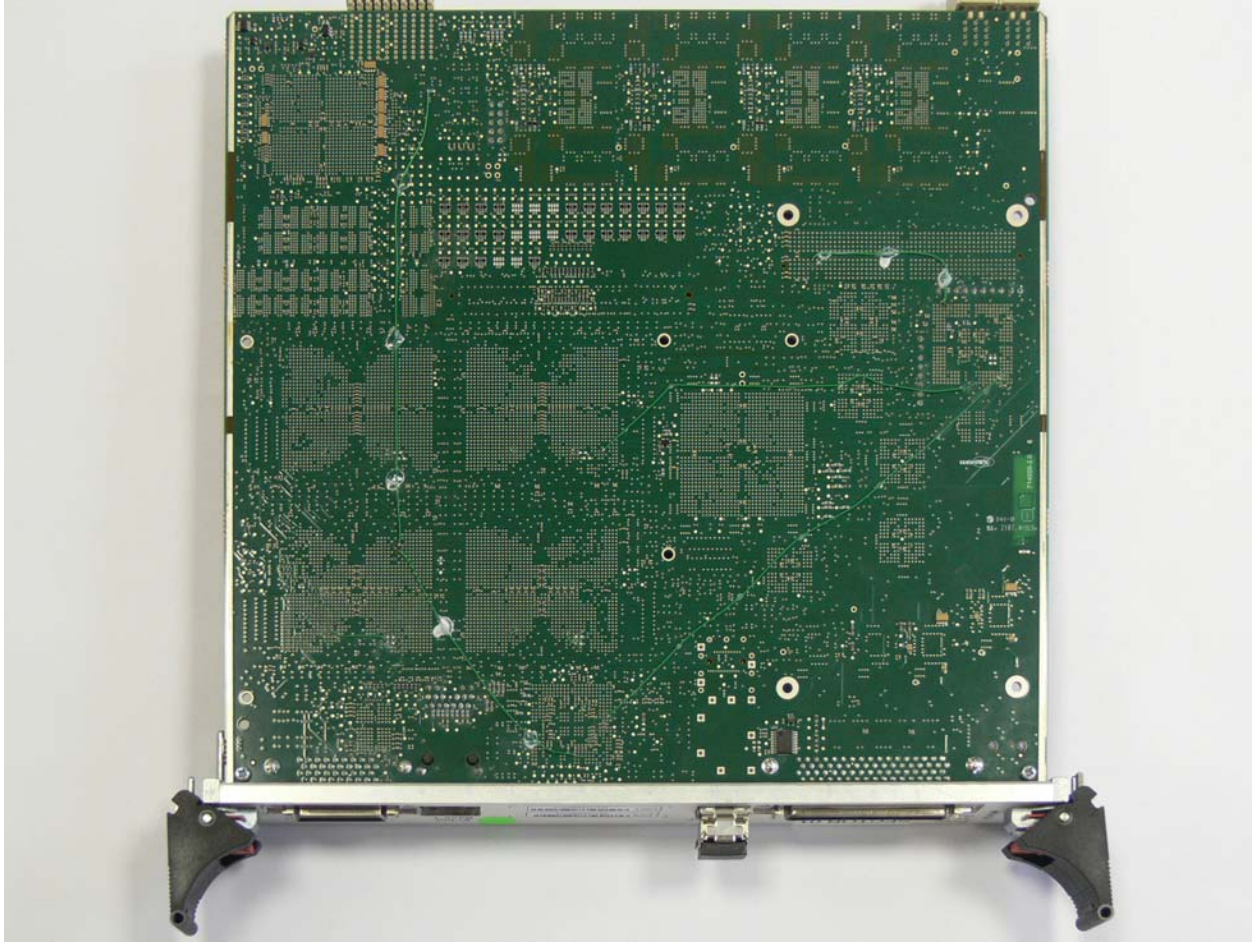

IPWireless V5 Digital Shelf

Model: VT

Internal Photographs

Figure 1: Digital Shelf with Cards & PSU

Figure 2: Digital Shelf Empty

Figure 3: Digital Shelf – Control Card Top

Figure 4: Digital Shelf – Control Card Bottom

Figure 5: GPS & Memory Modules - Top

Figure 6: GPS & Memory Modules - Bottom

Figure 7: Digital Shelf Sector Card – Top

Figure 8: Digital Shelf Sector Card – Bottom

Figure 9: Digital Shelf Power Supply Module