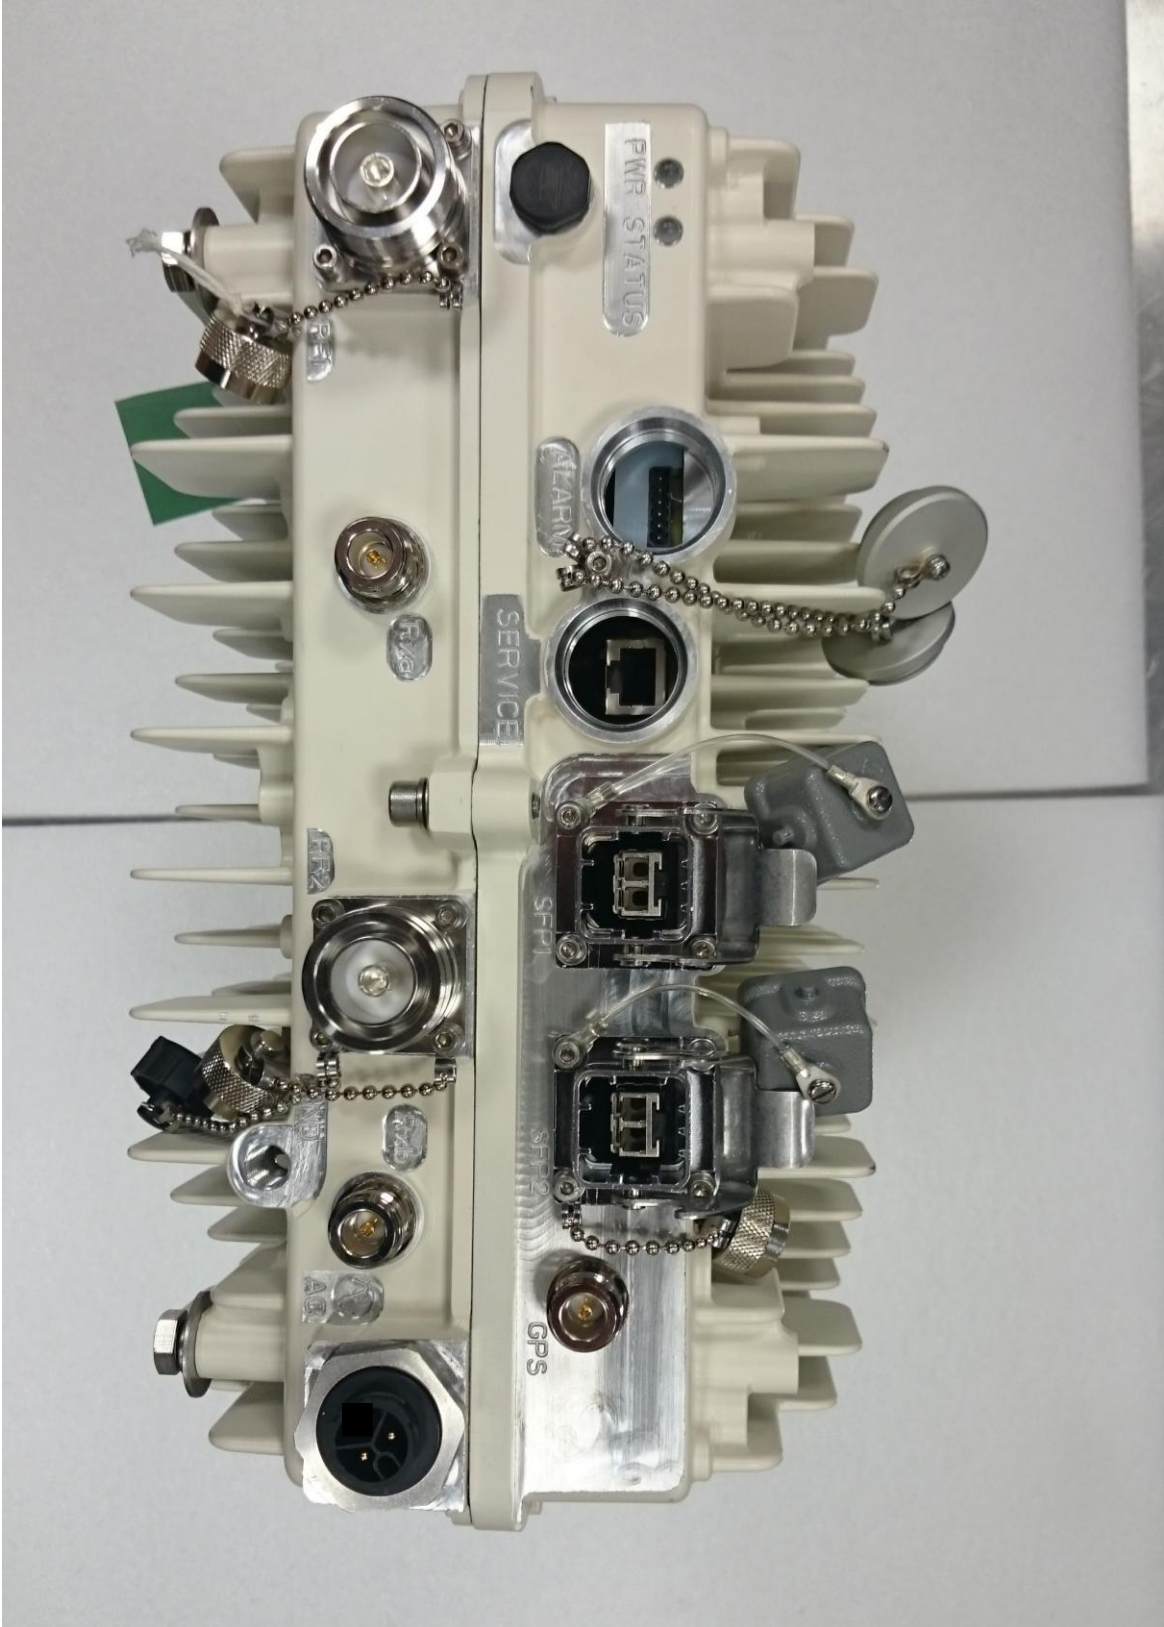

RN2420 eNode B
External Photographs
Model: BBY
FCC ID: PKTNODEBBBY

Figure 1: RN2420 eNodeB Front View

Proprietary Information

Figure 2: RN2420 eNodeB Rear View

Proprietary Information

Figure 3: RN2420 External Connectors

Figure 4: Side View

Proprietary Information