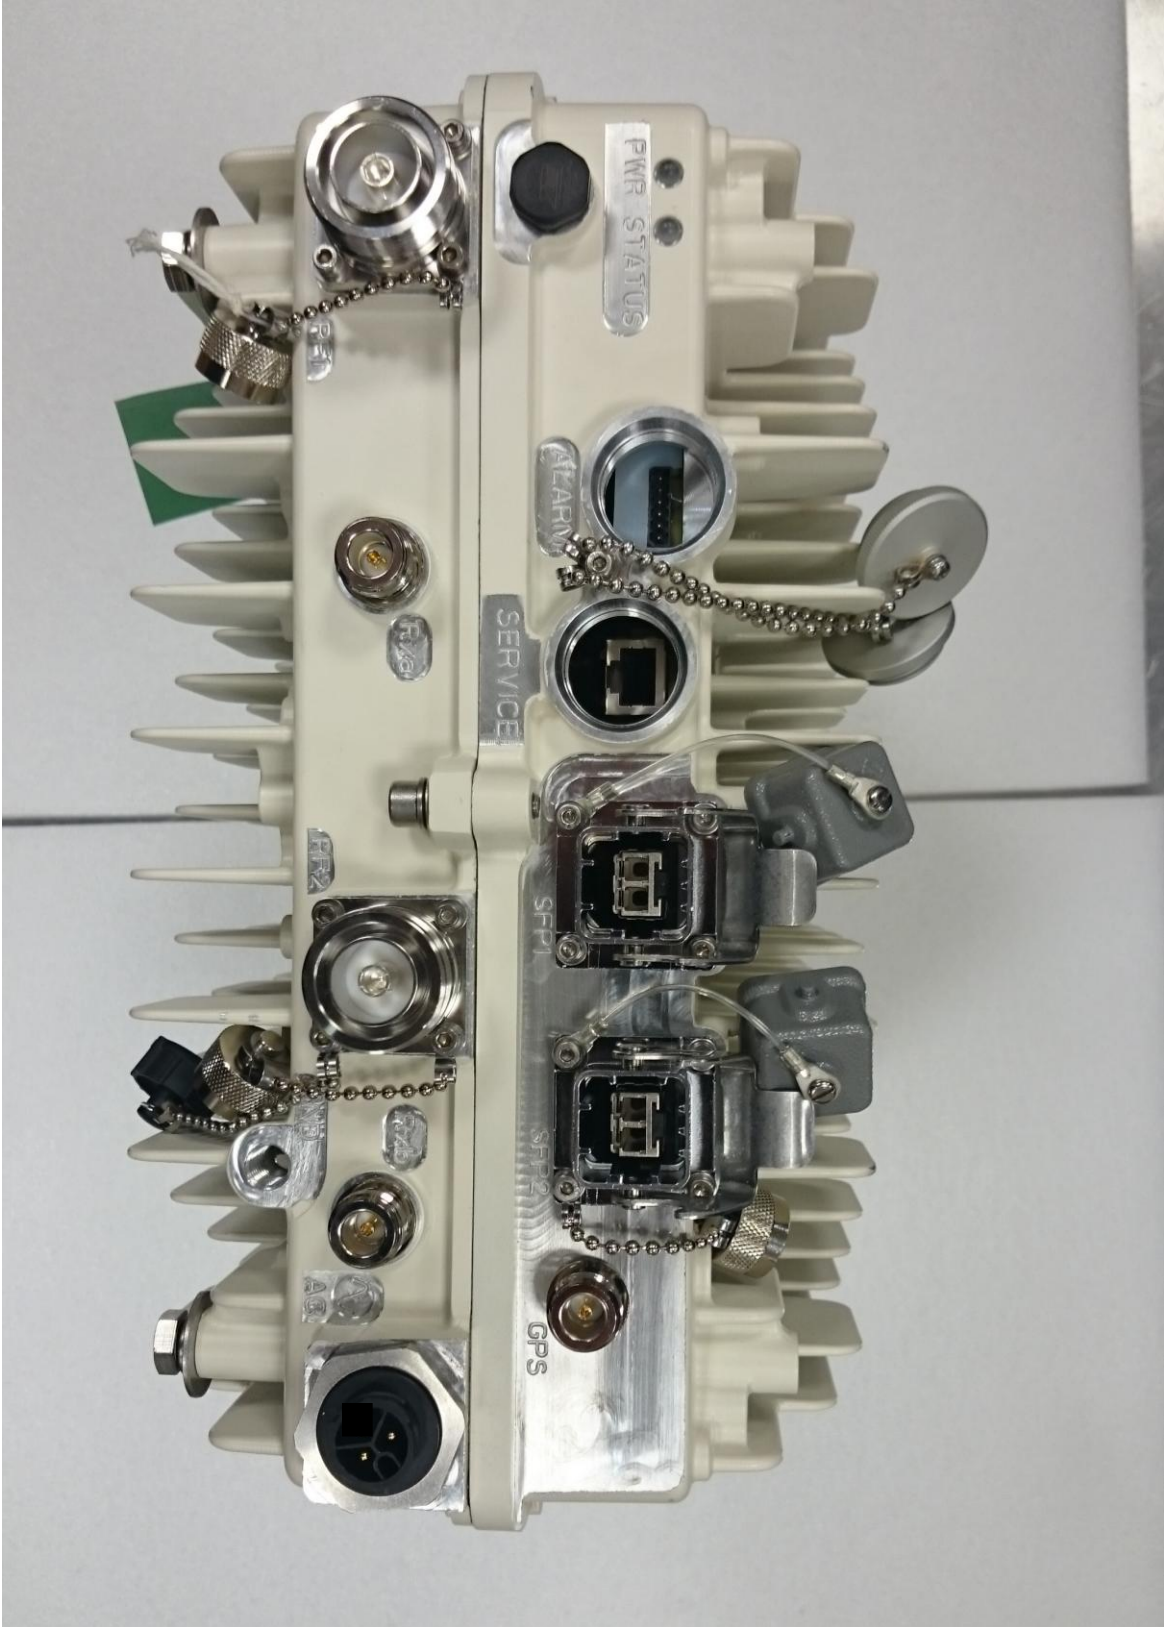

RN2420 eNode B  
External Photographs  
Model: BBK  
FCC ID: PKTNODEBBBK

**Figure 1: RN2420 eNodeB Front View**

Proprietary Information

**Figure 2: RN2420 eNodeB Rear View**

Proprietary Information

Figure 3: RN2420 External Connectors

**Figure 4: Side View**

Proprietary Information