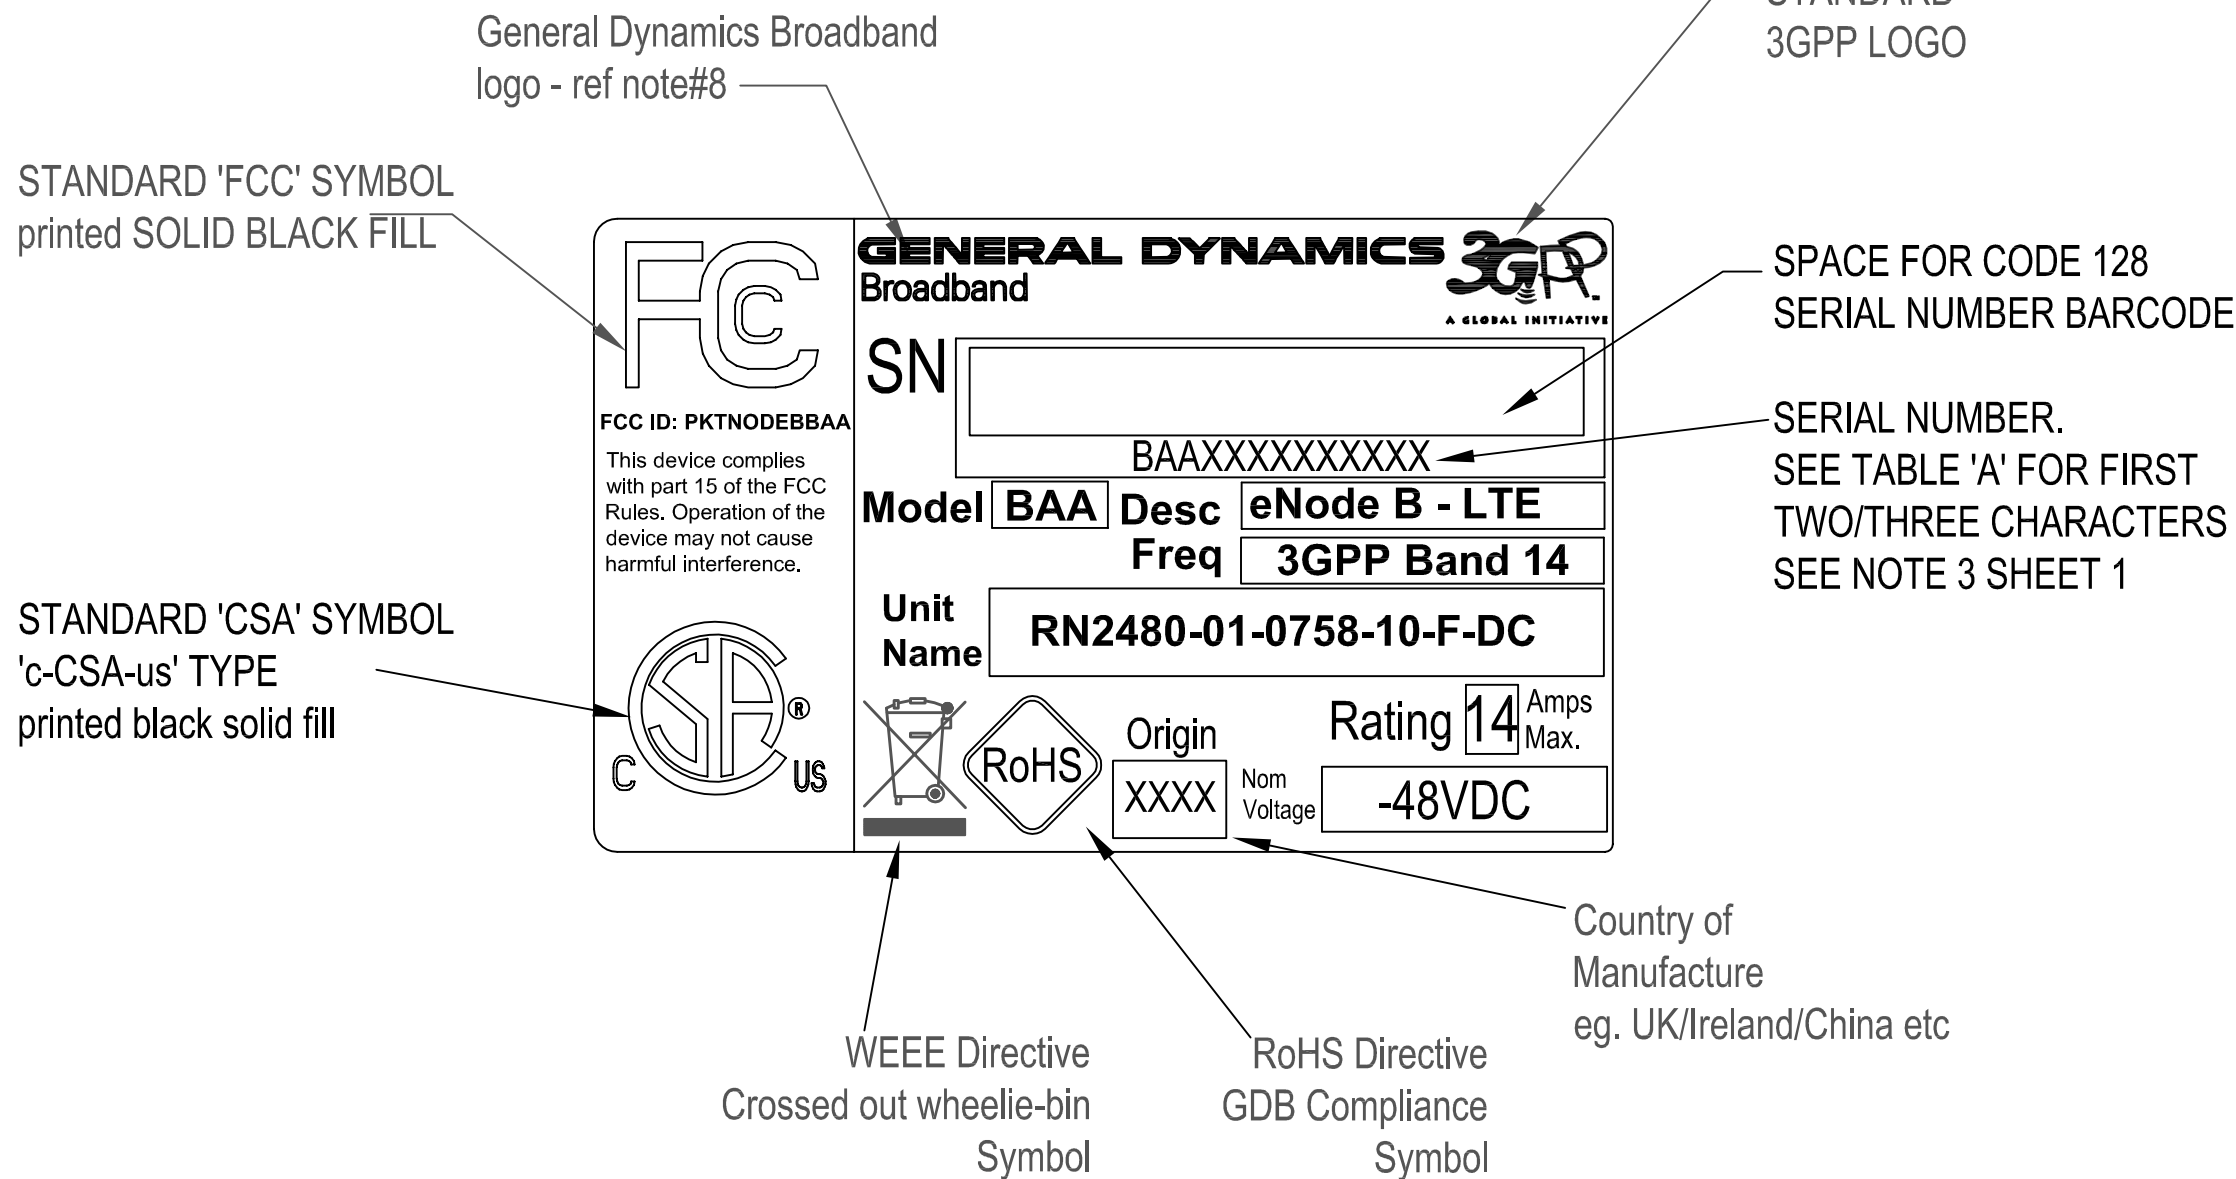

THIRD ANGLE PROJECTION

DO NOT SCALE

| DATE | ISSUE |
|-----------|-------|
| 22 Jun.15 | 2 |

GRAPHICS MODEL # BAA
 Drwg Ref: GDB-3111-010
 Receiver Variant: 4Rx

| | | | | | | | |
|-------|----------|-----|-----------------------|--------------------------------------|------------|-------------------------------------|-------------------------------------|
| DRAWN | --- | --- | MATERIAL: SEE SHEET 1 | GENERAL DYNAMICS Broadband | SCALE: 2:1 | TITLE Label - Unit V6+ NodeB LTE | |
| | CHECKED | - | | | - | | UNLESS OTHERWISE STATED |
| | ENGINEER | --- | | | --- | | TOLERANCES UNLESS OTHERWISE STATED: |
| | APPROVAL | - | | | - | | FINISH: SEE SHEET 1 |