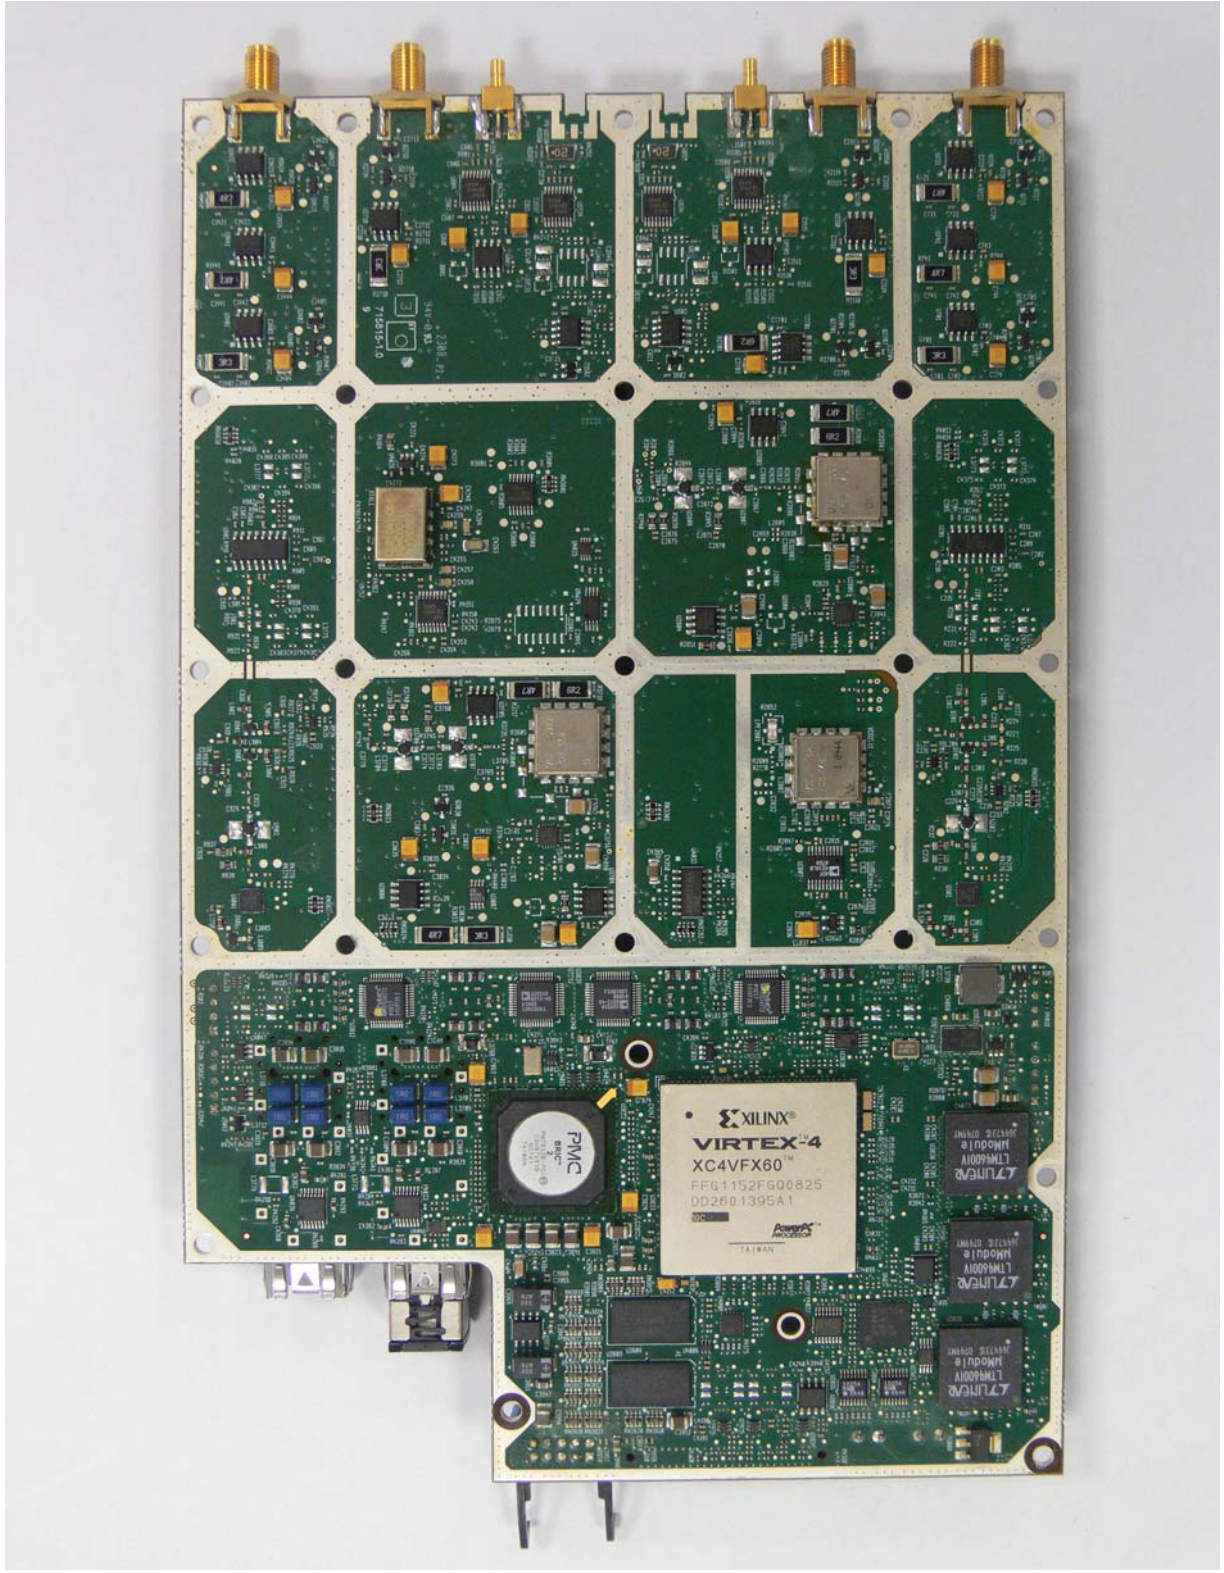

IPWireless 700MHz V5 Radio Shelf

Model: AFD

FCC ID: PKTNODEBAFB1

Internal Photographs

Figure 1: Radio Shelf – Front Panel Removed

Figure 2: Radio Shelf – Top Cover Removed

Figure 4: RF Filter

Figure 5: 28VDC Power Supply

Figure 6: 12VDC Power Supply

Figure 7: RF Power Amplifier – Lid Removed

Figure 8: RF Patch Card – Top

Figure 9: RF Patch Card – Bottom

Figure 10: Radio Card with Clamshell

Figure 11: Radio Card - Top

Figure 12: Radio Card- Bottom