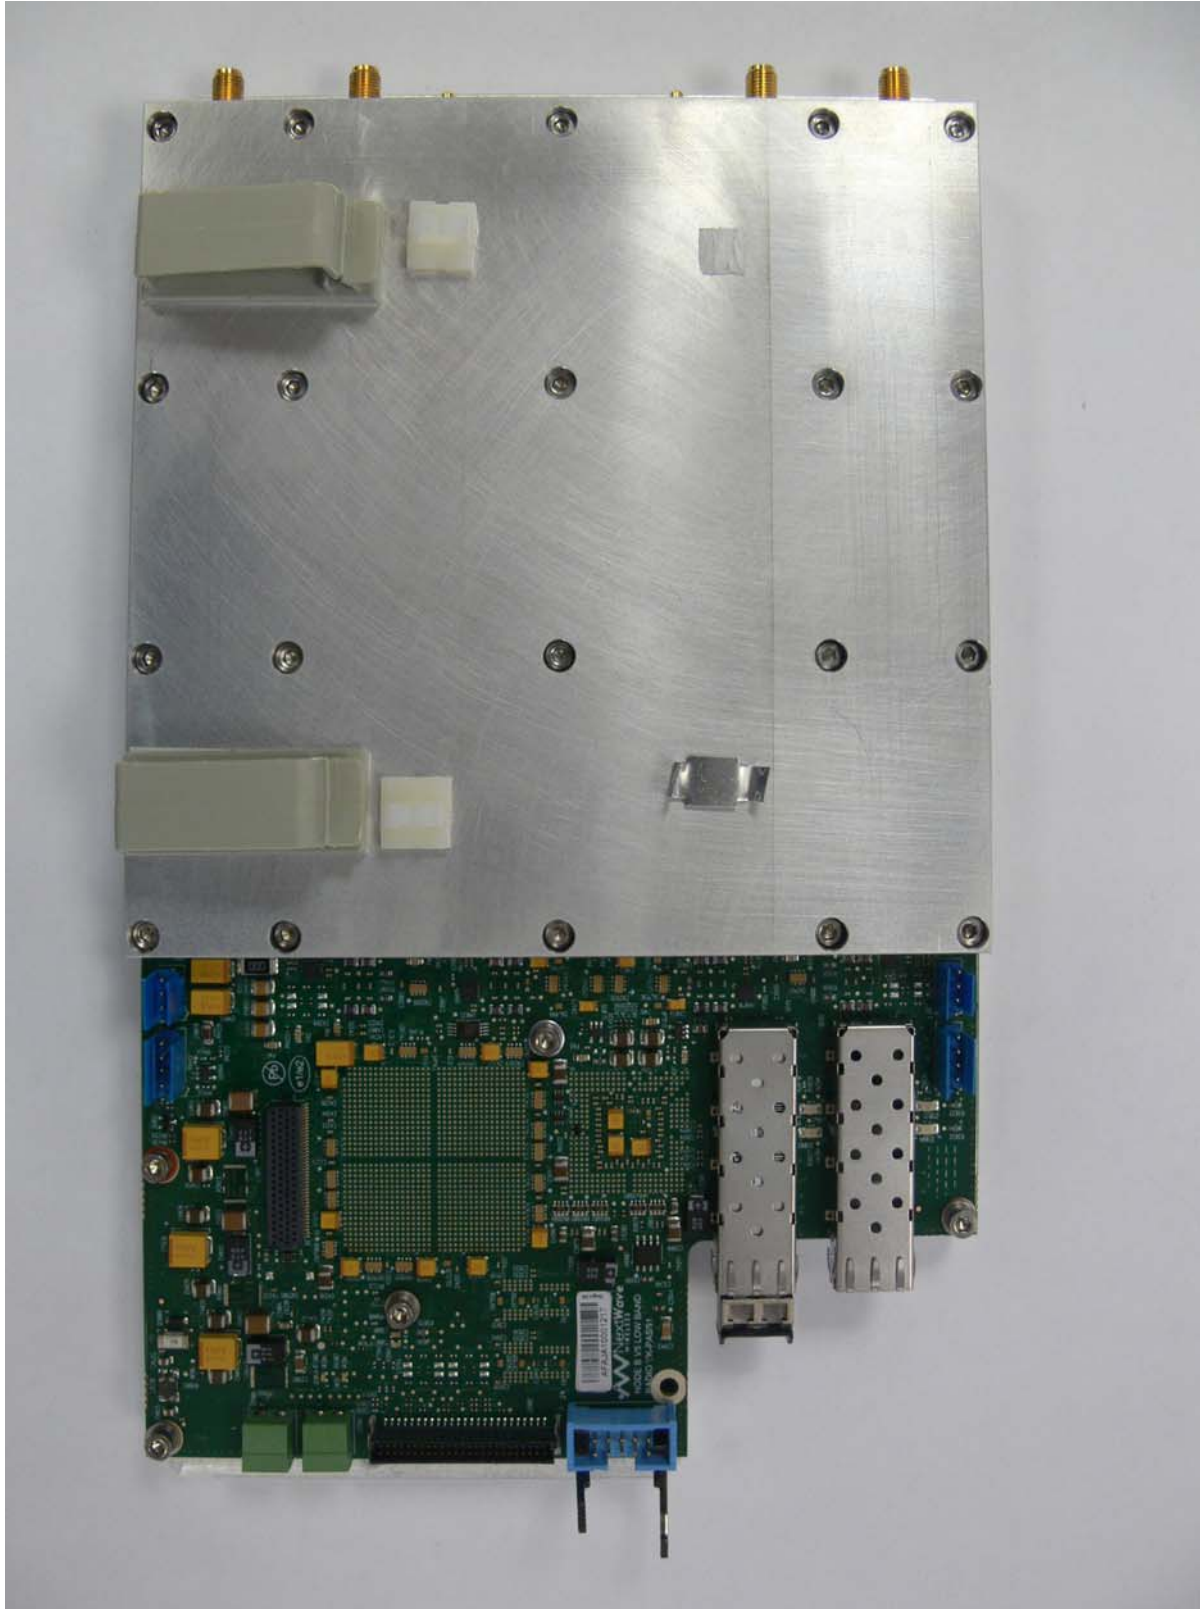

IPWireless 700MHz V5 Radio Shelf

Model: AFD

FCC ID: PKTNODEBAFB1

Internal Photographs

Figure 1: Radio Shelf – Front Panel Removed

Figure 2: Radio Shelf – Top Cover Removed

Figure 4: RF Filter

Figure 5: 28VDC Power Supply

Figure 6: 12VDC Power Supply

Figure 7: RF Power Amplifier – Lid Removed

Figure 8: RF Patch Card – Top

Figure 9: RF Patch Card – Bottom

Figure 10: Radio Card with Clamshell

Figure 11: Radio Card - Top

Figure 12: Radio Card- Bottom