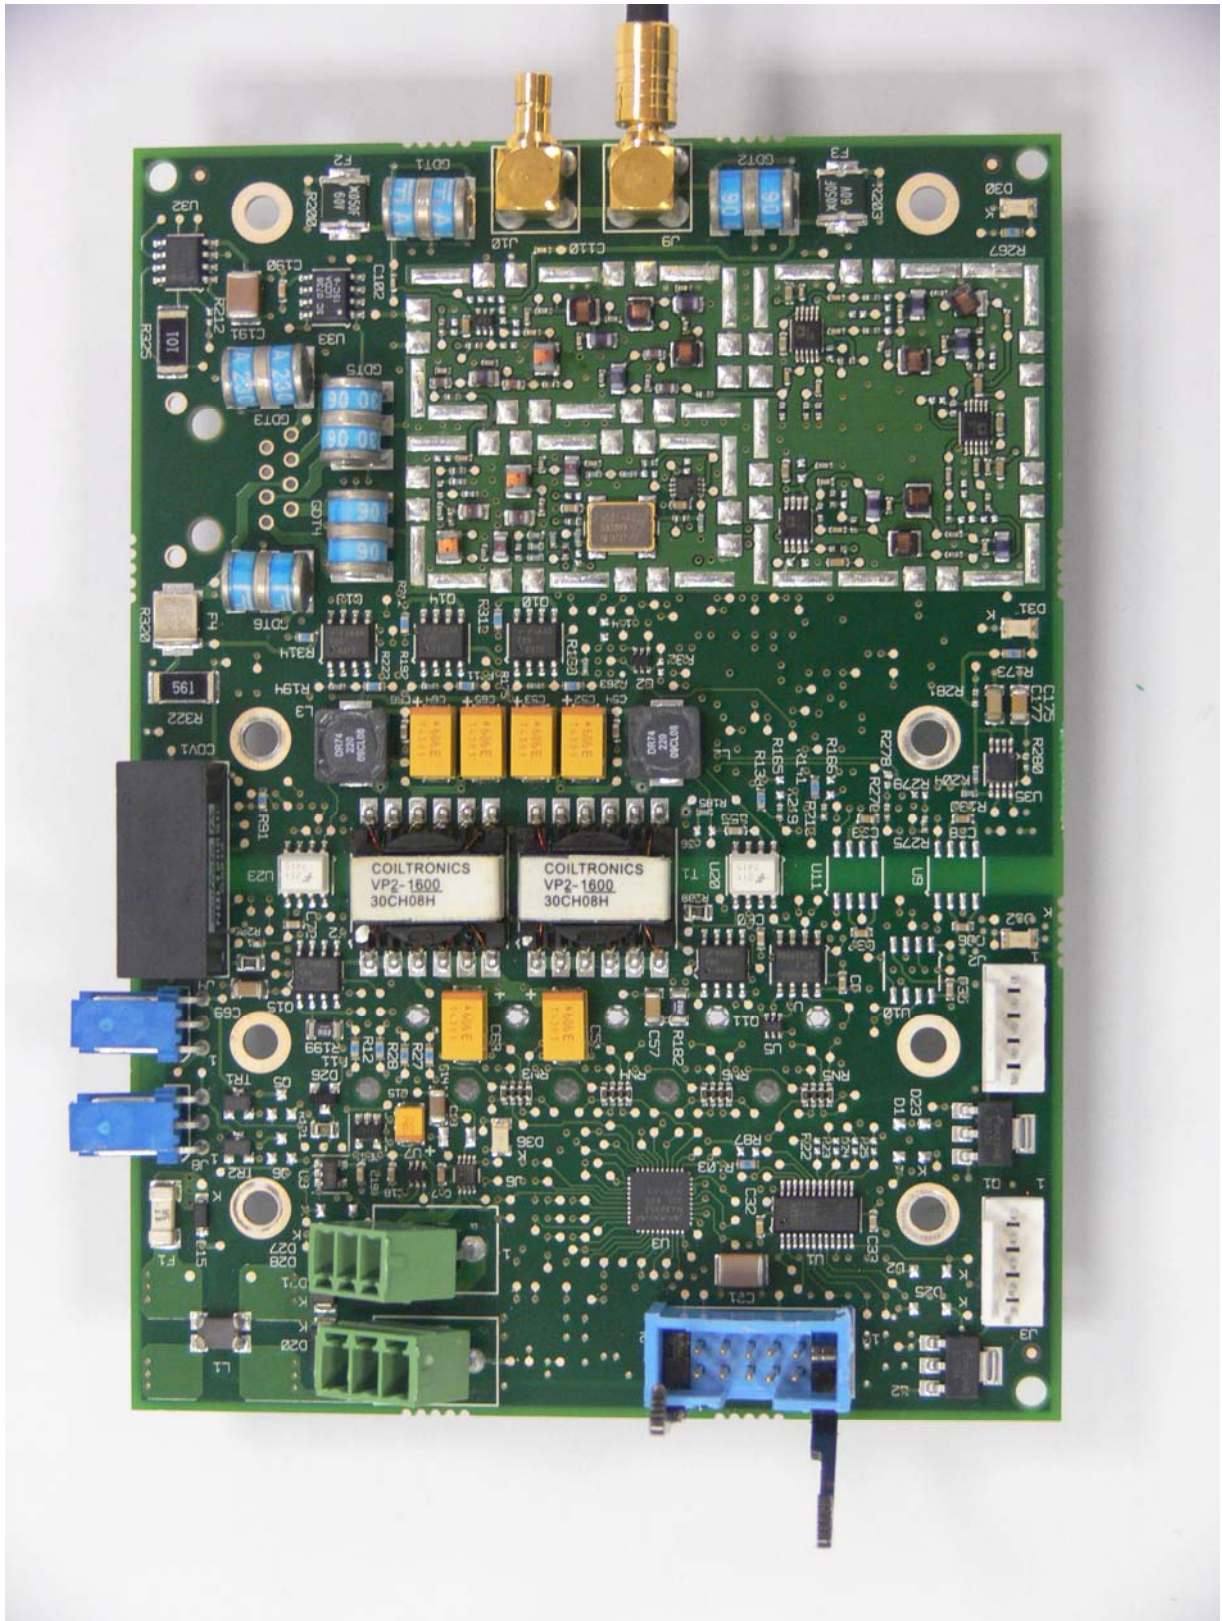

IPWireless 700MHz V5 Radio Shelf

Model: AFD

FCC ID: PKTNODEBAFB1

Internal Photographs

Figure 1: Radio Shelf – Front Panel Removed

Figure 2: Radio Shelf – Top Cover Removed

Figure 4: RF Filter

Figure 5: 28VDC Power Supply

Figure 6: 12VDC Power Supply

Figure 7: RF Power Amplifier – Lid Removed

Figure 8: RF Patch Card – Top

Figure 9: RF Patch Card – Bottom

Figure 10: Radio Card with Clamshell

Figure 11: Radio Card - Top

Figure 12: Radio Card- Bottom