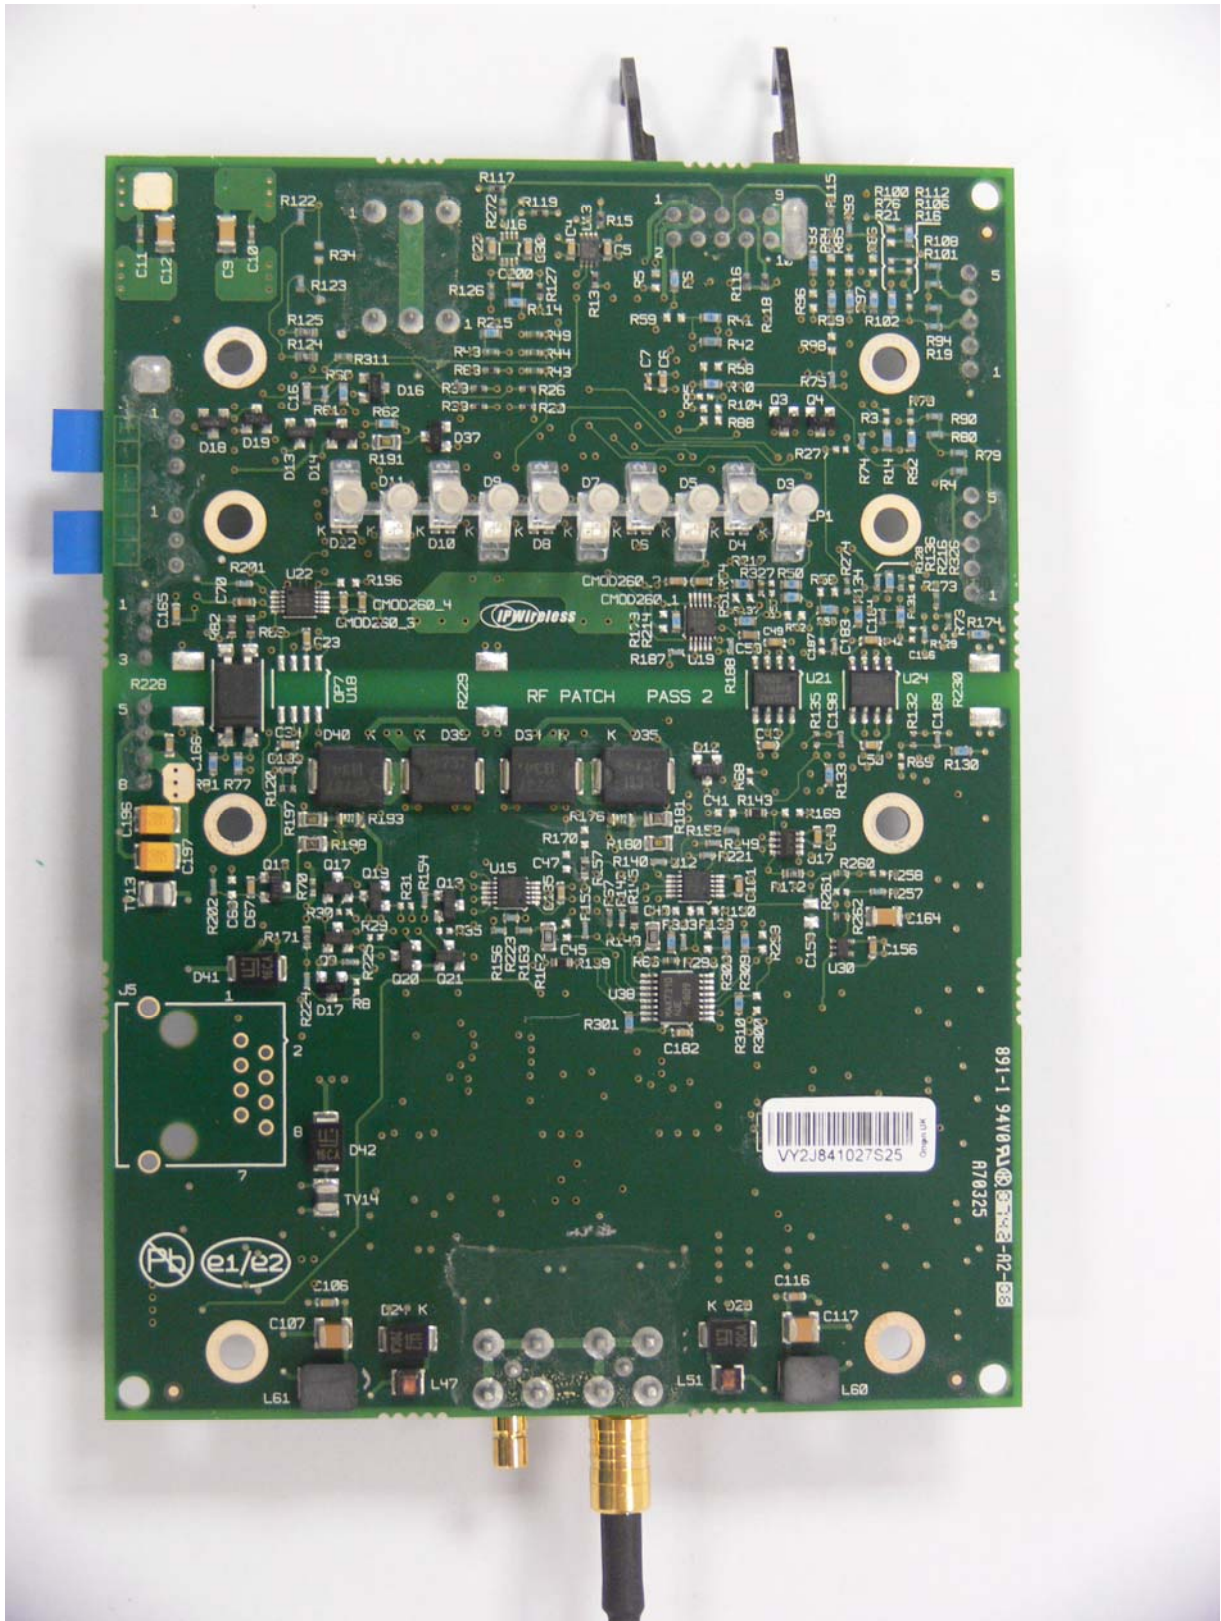

IPWireless 700MHz V5 Radio Shelf

Model: AFD

FCC ID: PKTNODEBAFB1

Internal Photographs

Figure 1: Radio Shelf – Front Panel Removed

Figure 2: Radio Shelf – Top Cover Removed

Figure 4: RF Filter

Figure 5: 28VDC Power Supply

Figure 6: 12VDC Power Supply

Figure 7: RF Power Amplifier – Lid Removed

Figure 8: RF Patch Card – Top

Figure 9: RF Patch Card – Bottom

Figure 10: Radio Card with Clamshell

Figure 11: Radio Card - Top

Figure 12: Radio Card- Bottom