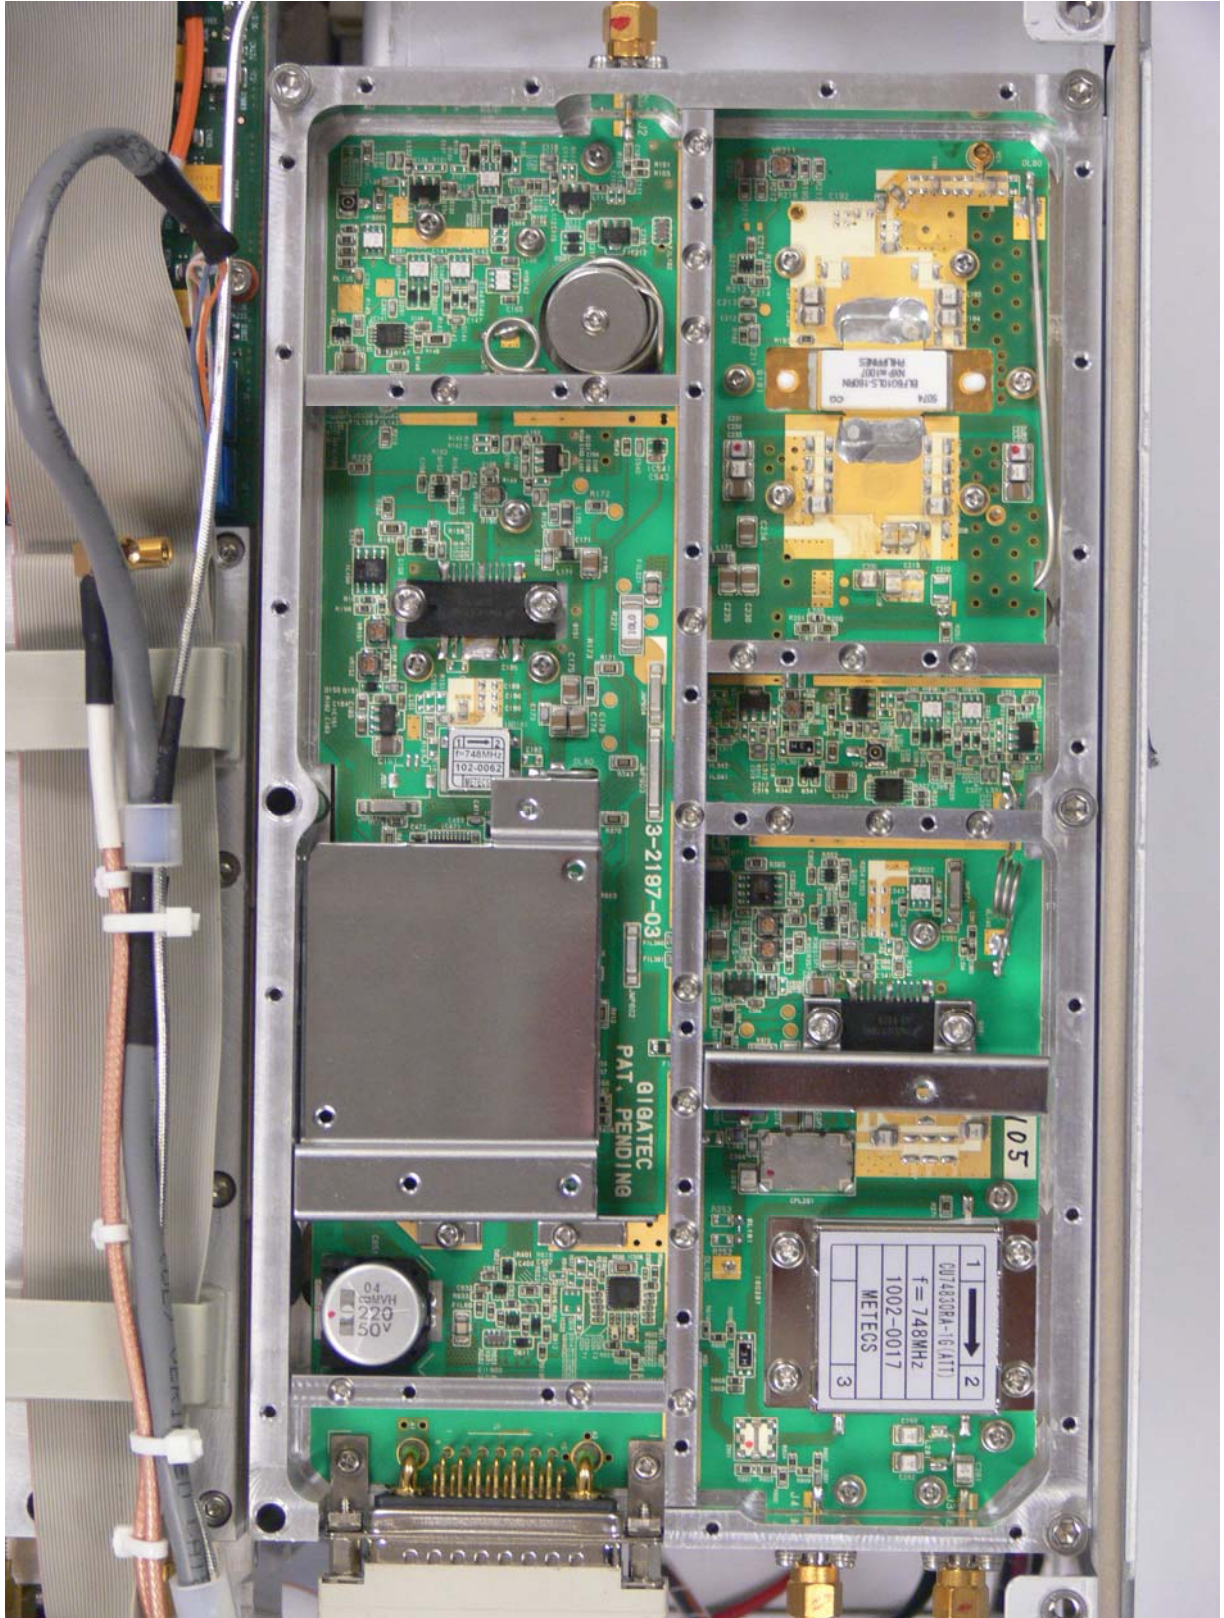

IPWireless 700MHz V5 Radio Shelf

Model: AFD

FCC ID: PKTNODEBAFB1

Internal Photographs

Figure 1: Radio Shelf – Front Panel Removed

Figure 2: Radio Shelf – Top Cover Removed

Figure 4: RF Filter

Figure 5: 28VDC Power Supply

Figure 6: 12VDC Power Supply

Figure 7: RF Power Amplifier – Lid Removed

Figure 8: RF Patch Card – Top

Figure 9: RF Patch Card – Bottom

Figure 10: Radio Card with Clamshell

Figure 11: Radio Card - Top

Figure 12: Radio Card- Bottom