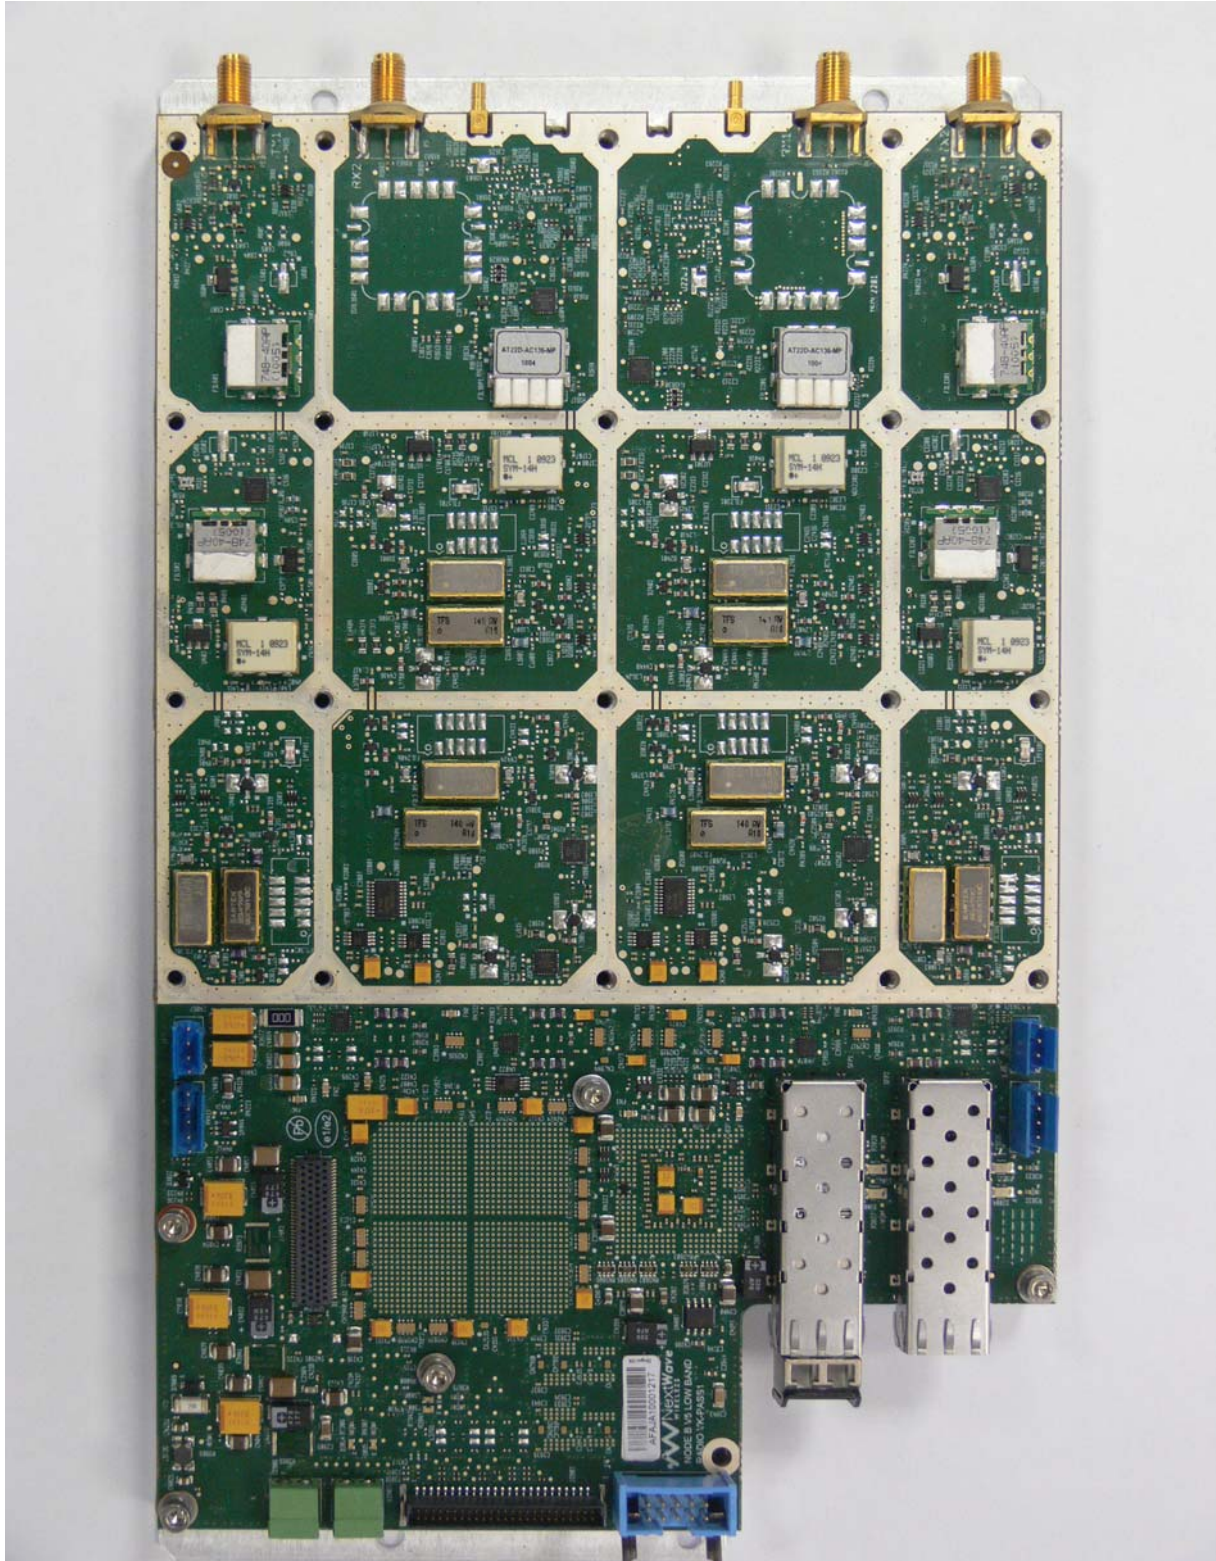

IPWireless 700MHz V5 Radio Shelf

Model: AFD

FCC ID: PKTNODEBAFB1

Internal Photographs

Figure 1: Radio Shelf – Front Panel Removed

Figure 2: Radio Shelf – Top Cover Removed

Figure 4: RF Filter

Figure 5: 28VDC Power Supply

Figure 6: 12VDC Power Supply

Figure 7: RF Power Amplifier – Lid Removed

Figure 8: RF Patch Card – Top

Figure 9: RF Patch Card – Bottom

Figure 10: Radio Card with Clamshell

Figure 11: Radio Card - Top

Figure 12: Radio Card- Bottom