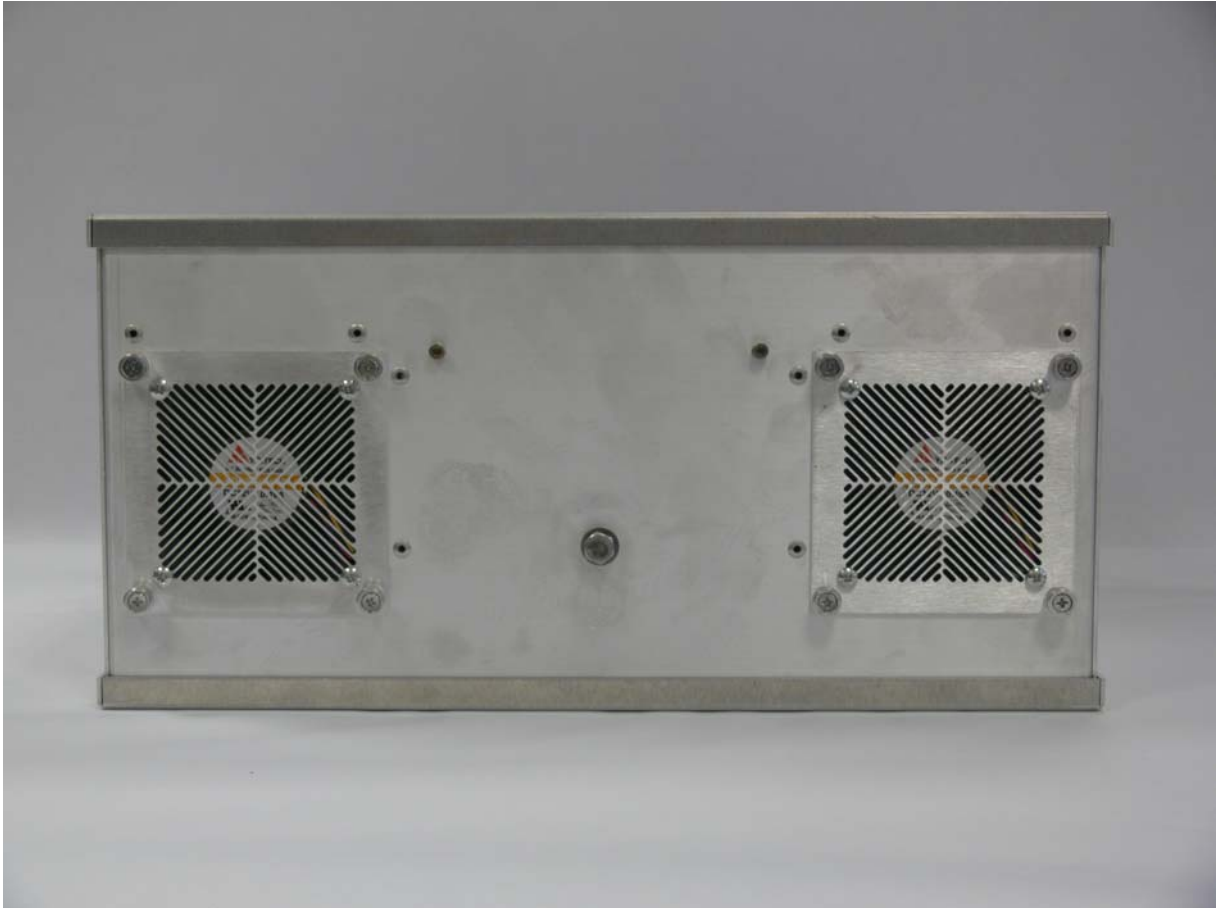

**IPWireless 700MHz V5 Radio Shelf**

**Model: AFB**

**FCC ID: PKTNODEBAFB1**

**External Photographs**

Figure 1: Front of Radio Shelf

Figure 2: Right Side of Radio Shelf

**Figure 3: Rear of Radio Shelf**

Figure 4: Left Side of Radio Shelf