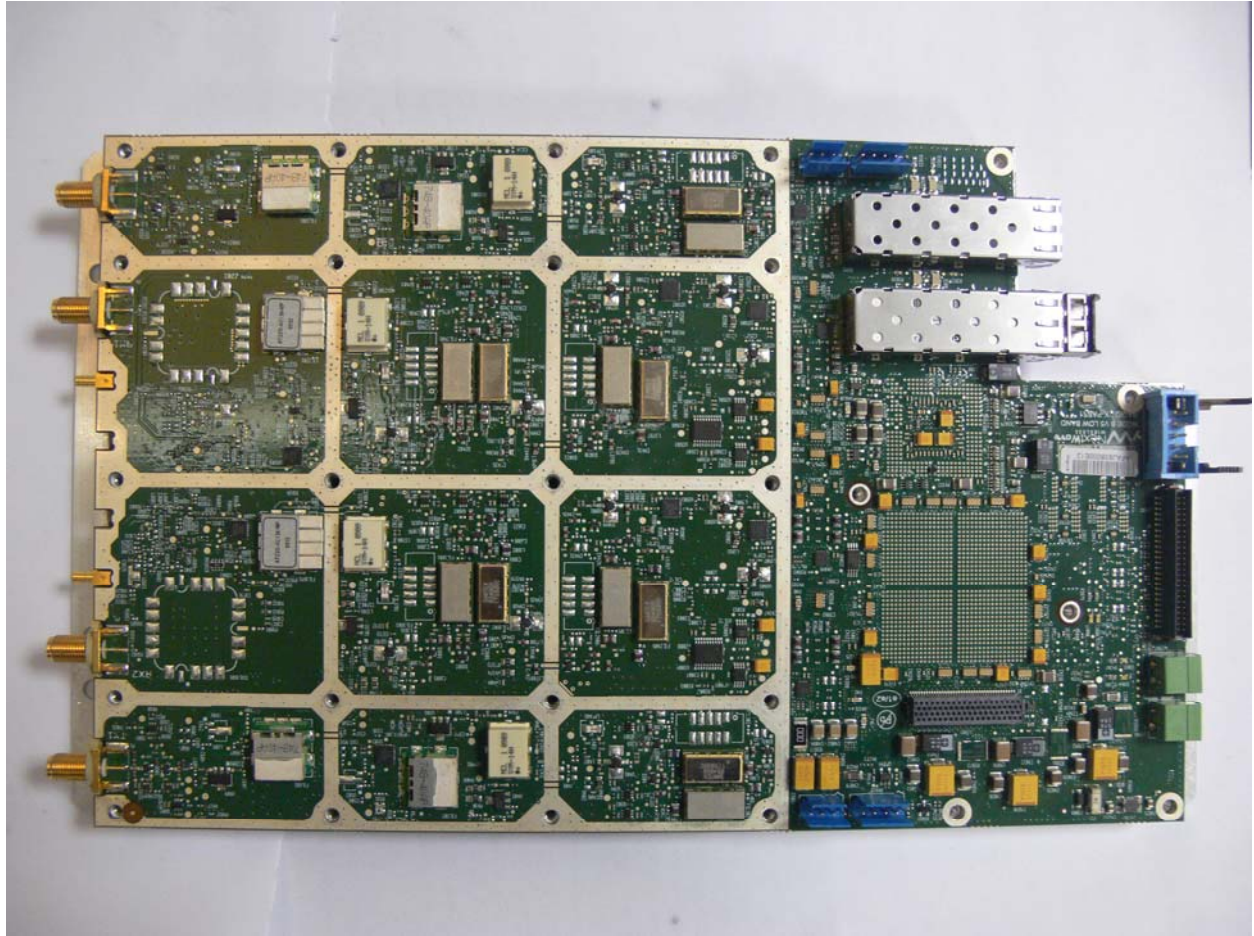

IPWireless 700MHz V5 Radio Shelf

Model: AFD

Internal Photographs

Figure 1: Radio Shelf – Front Panel Removed

Figure 2: Radio Shelf – Top Cover Removed

Figure 3: Radio Shelf – Bottom Filter Tray Removed

Figure 4: RF Filter Tray

Figure 5: 28VDC Power Supply

Figure 6: 12VDC Power Supply

Figure 7: RF Power Amplifier – Lid Removed

Figure 8: RF Patch Card – Top

Figure 9: RF Patch Card – Bottom

Figure 10: Radio Card with Clamshell

Figure 11: Radio Card - Top

Figure 12: Radio Card- Bottom