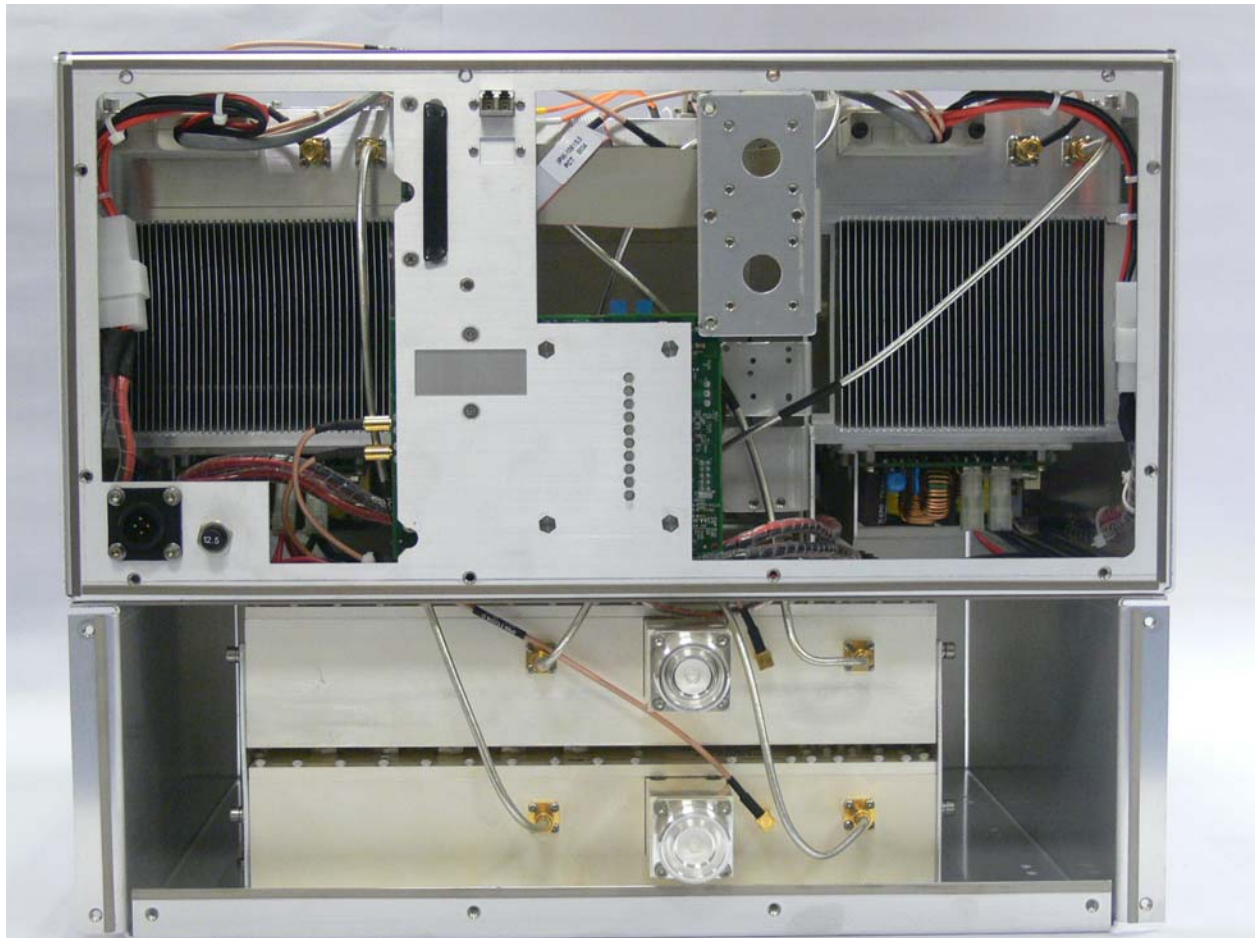

IPWireless 700MHz V5 Radio Shelf

Model: AFD

Internal Photographs

Figure 1: Radio Shelf – Front Panel Removed

Figure 2: Radio Shelf – Top Cover Removed

Figure 3: Radio Shelf – Bottom Filter Tray Removed

Figure 4: RF Filter Tray

Figure 5: 28VDC Power Supply

Figure 6: 12VDC Power Supply

Figure 7: RF Power Amplifier – Lid Removed

Figure 8: RF Patch Card – Top

Figure 9: RF Patch Card – Bottom

Figure 10: Radio Card with Clamshell

Figure 11: Radio Card - Top

Figure 12: Radio Card- Bottom