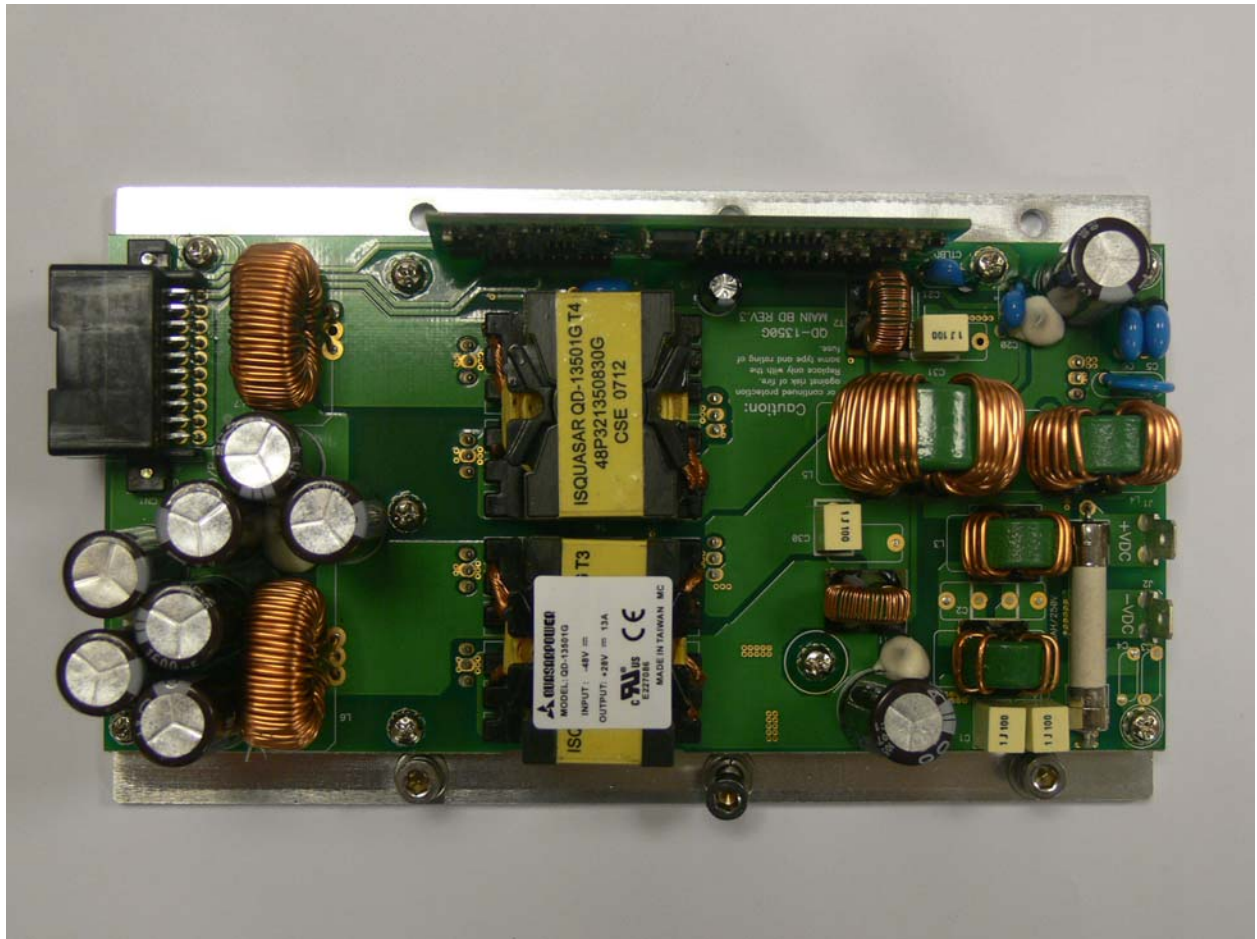

IPWireless 700MHz V5 Radio Shelf

Model: AFD

Internal Photographs

Figure 1: Radio Shelf – Front Panel Removed

Figure 2: Radio Shelf – Top Cover Removed

Figure 3: Radio Shelf – Bottom Filter Tray Removed

Figure 4: RF Filter Tray

Figure 5: 28VDC Power Supply

Figure 6: 12VDC Power Supply

Figure 7: RF Power Amplifier – Lid Removed

Figure 8: RF Patch Card – Top

Figure 9: RF Patch Card – Bottom

Figure 10: Radio Card with Clamshell

Figure 11: Radio Card - Top