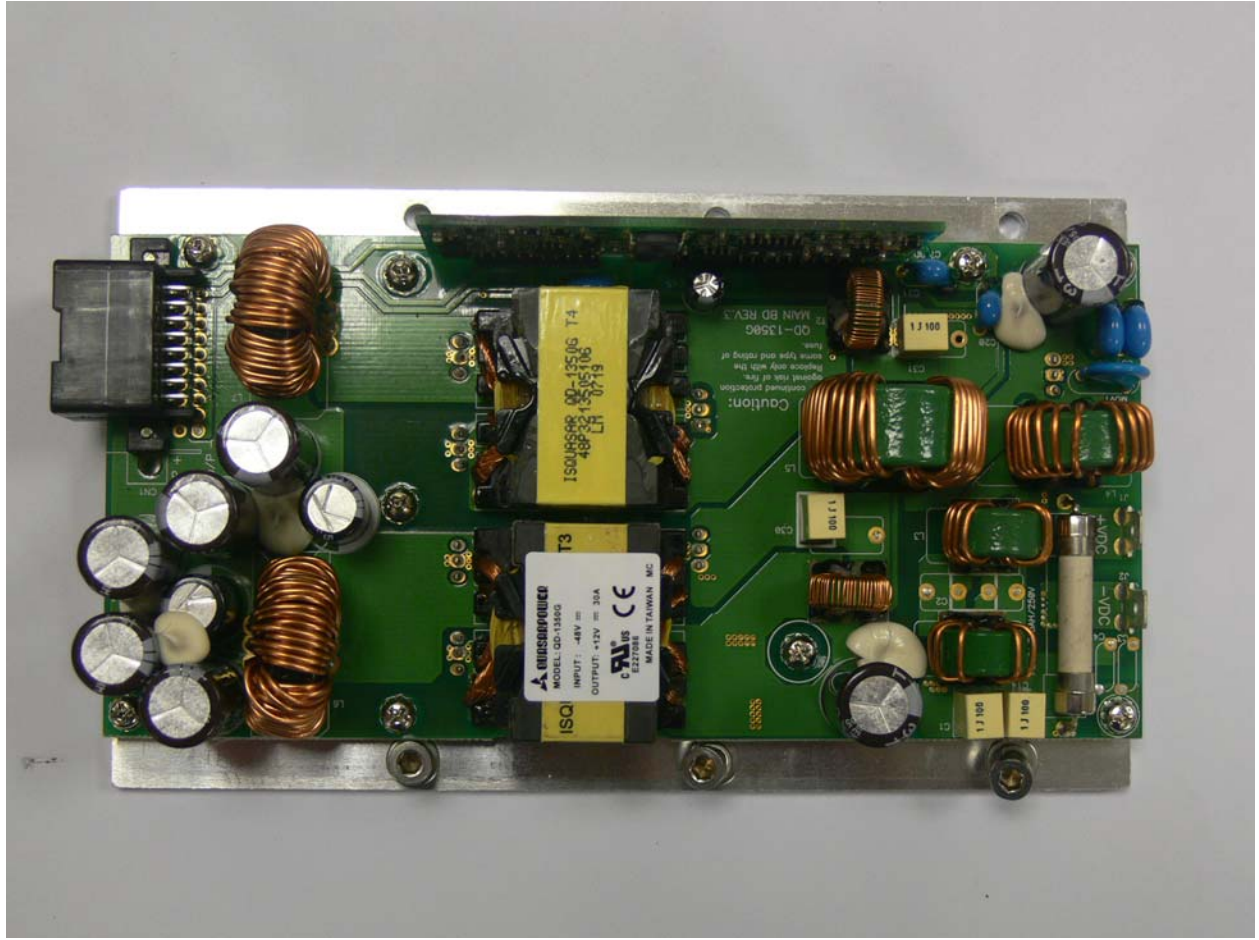

IPWireless 700MHz V5 Radio Shelf

Model: AFD

Internal Photographs

Figure 1: Radio Shelf – Front Panel Removed

Figure 2: Radio Shelf – Top Cover Removed

Figure 3: Radio Shelf – Bottom Filter Tray Removed

Figure 4: RF Filter Tray

Figure 5: 28VDC Power Supply

Figure 6: 12VDC Power Supply

Figure 7: RF Power Amplifier – Lid Removed

Figure 8: RF Patch Card – Top

Figure 9: RF Patch Card – Bottom

Figure 10: Radio Card with Clamshell

Figure 11: Radio Card - Top