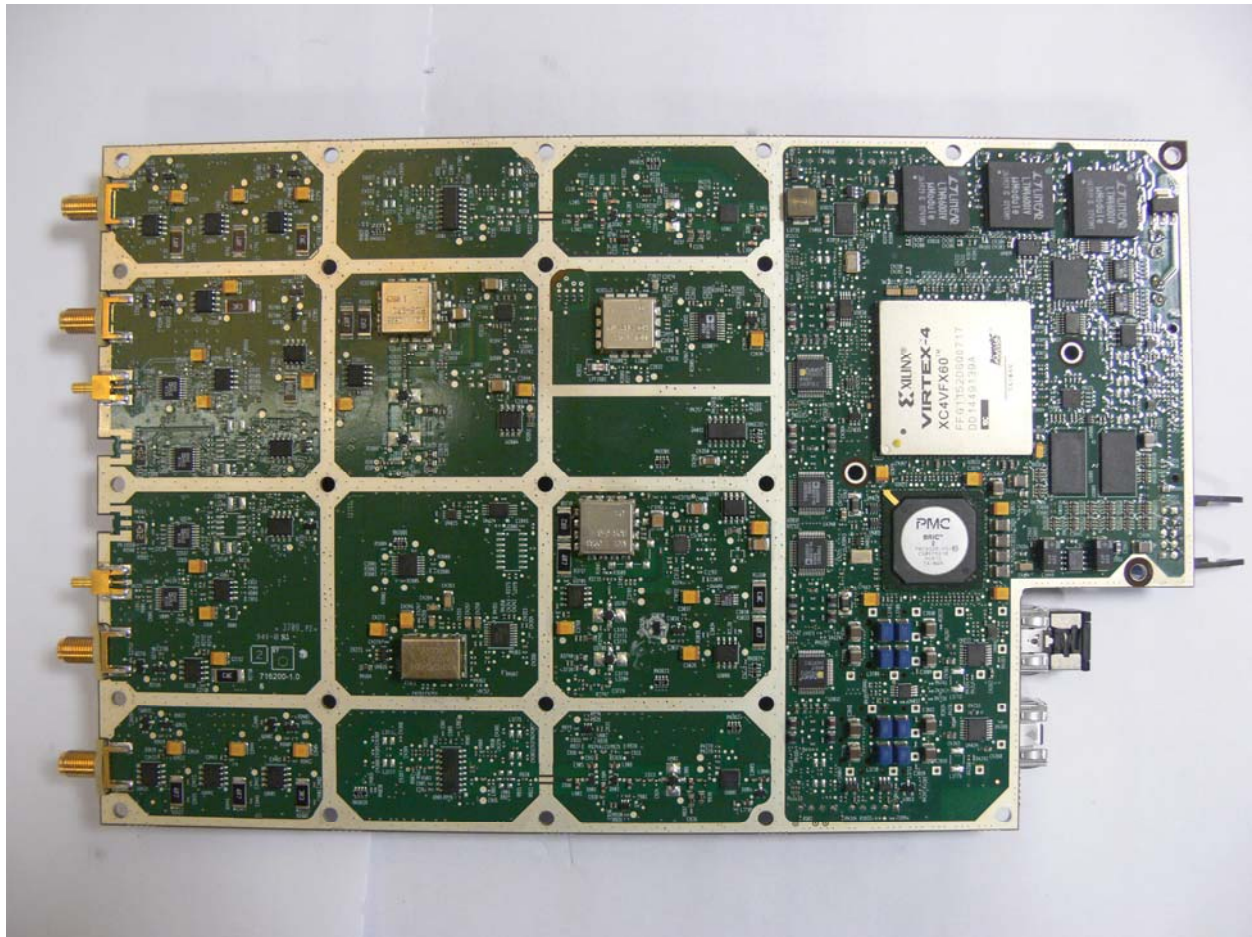

IPWireless 700MHz V5 Radio Shelf

Model: AFD

Internal Photographs

Figure 1: Radio Shelf – Front Panel Removed

Figure 2: Radio Shelf – Top Cover Removed

Figure 3: Radio Shelf – Bottom Filter Tray Removed

Figure 4: RF Filter Tray

Figure 5: 28VDC Power Supply

Figure 6: 12VDC Power Supply

Figure 7: RF Power Amplifier – Lid Removed

Figure 8: RF Patch Card – Top

Figure 9: RF Patch Card – Bottom

Figure 10: Radio Card with Clamshell

Figure 11: Radio Card - Top

Figure 12: Radio Card- Bottom