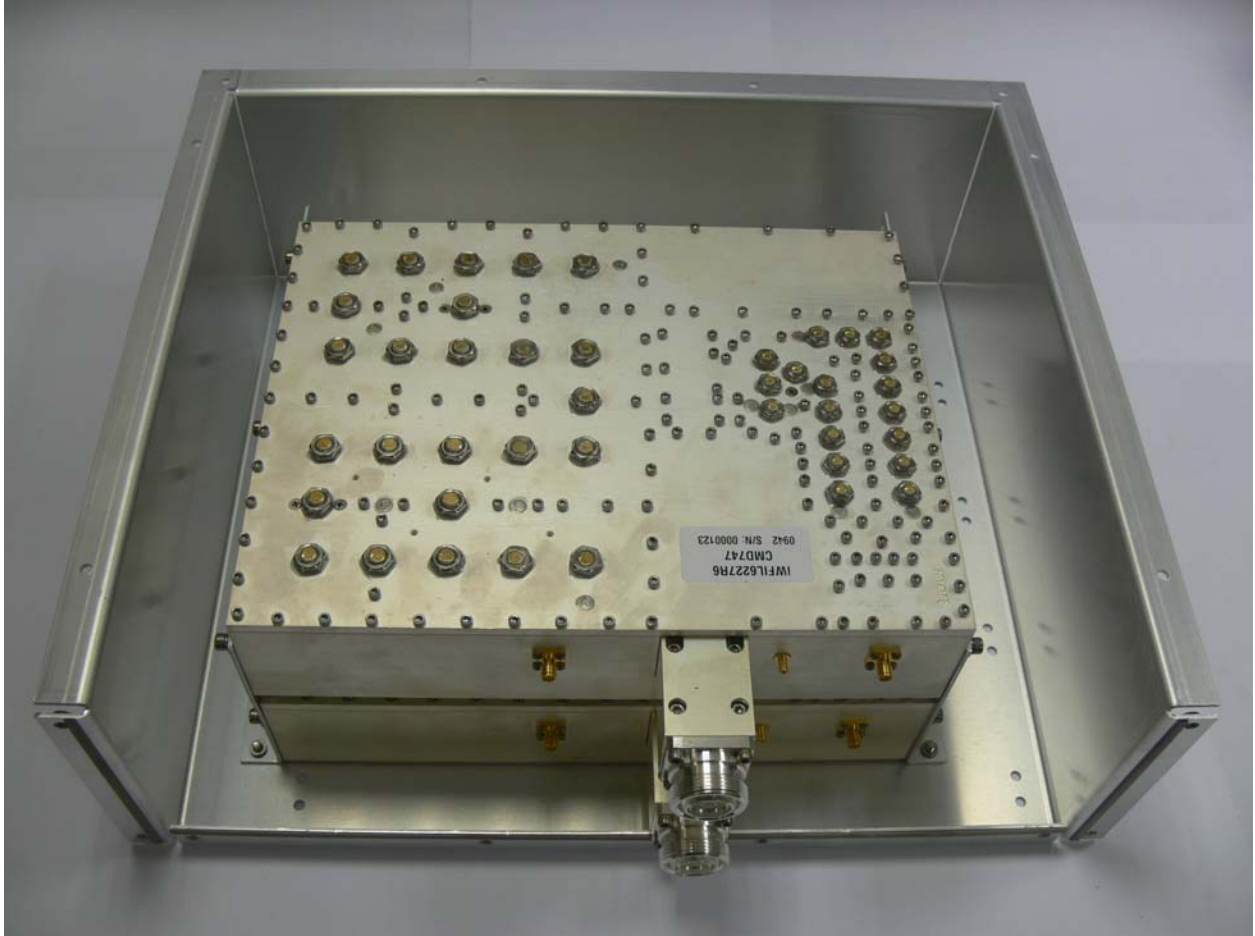

IPWireless 700MHz V5 Radio Shelf

Model: AFD

Internal Photographs

Figure 1: Radio Shelf – Front Panel Removed

Figure 2: Radio Shelf – Top Cover Removed

Figure 3: Radio Shelf – Bottom Filter Tray Removed

Figure 4: RF Filter Tray

Figure 5: 28VDC Power Supply

Figure 6: 12VDC Power Supply

Figure 7: RF Power Amplifier – Lid Removed

Figure 8: RF Patch Card – Top

Figure 9: RF Patch Card – Bottom

Figure 10: Radio Card with Clamshell

Figure 11: Radio Card - Top