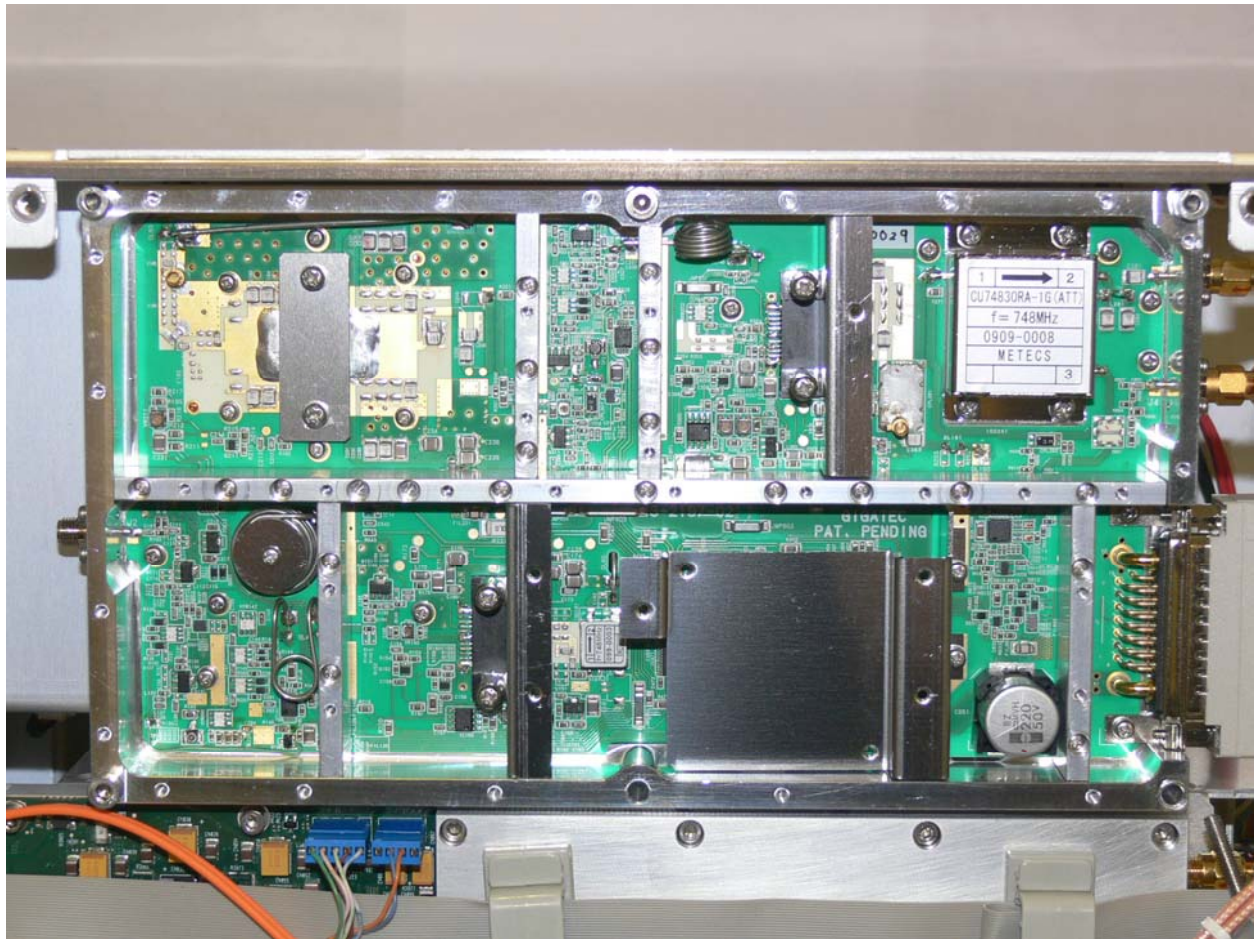

IPWireless 700MHz V5 Radio Shelf

Model: AFD

Internal Photographs

Figure 1: Radio Shelf – Front Panel Removed

Figure 2: Radio Shelf – Top Cover Removed

Figure 3: Radio Shelf – Bottom Filter Tray Removed

Figure 4: RF Filter Tray

Figure 5: 28VDC Power Supply

Figure 6: 12VDC Power Supply

Figure 7: RF Power Amplifier – Lid Removed

Figure 8: RF Patch Card – Top

Figure 9: RF Patch Card – Bottom

Figure 10: Radio Card with Clamshell

Figure 11: Radio Card - Top