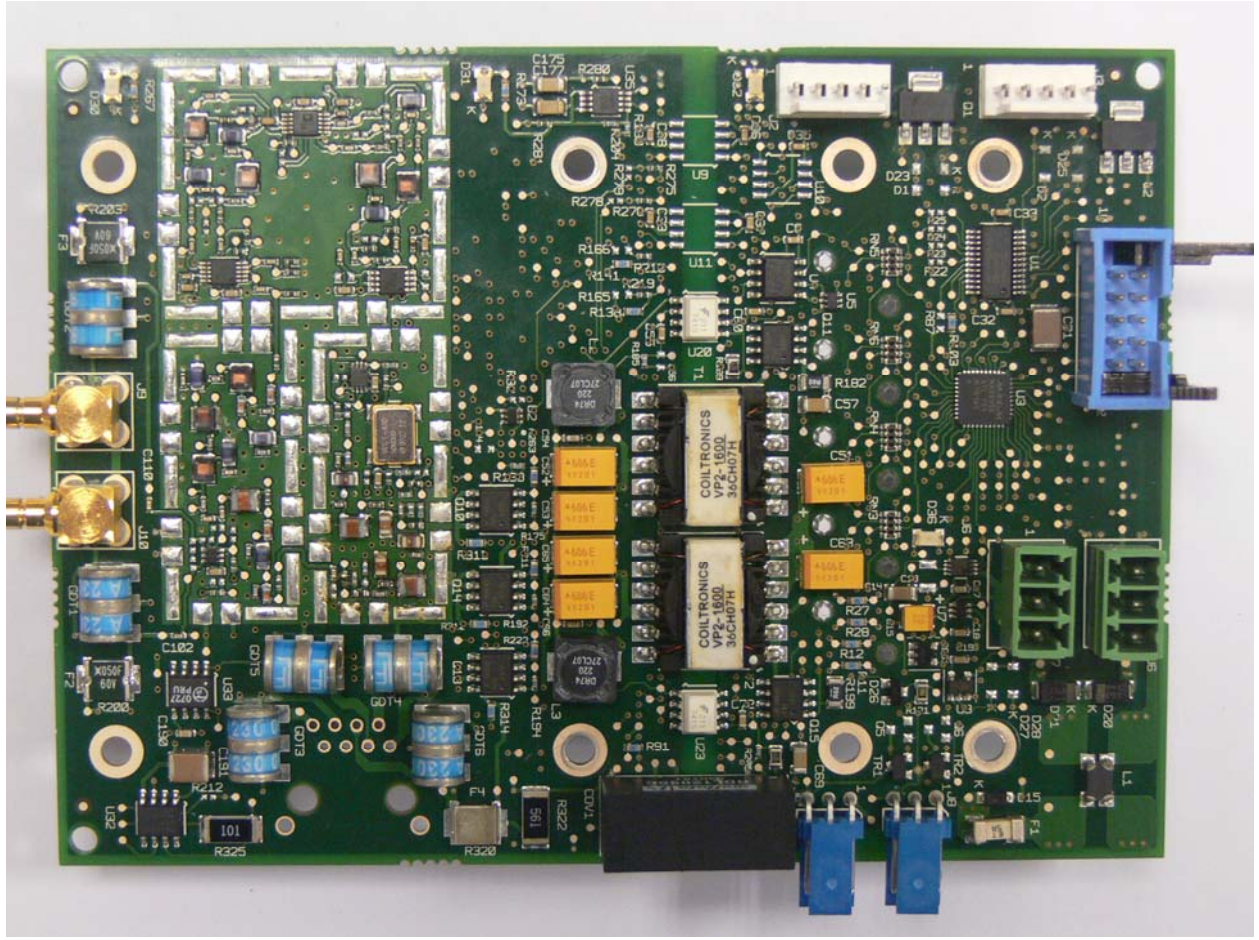

IPWireless 700MHz V5 Radio Shelf

Model: AFD

Internal Photographs

Figure 1: Radio Shelf – Front Panel Removed

Figure 2: Radio Shelf – Top Cover Removed

Figure 3: Radio Shelf – Bottom Filter Tray Removed

Figure 4: RF Filter Tray

Figure 5: 28VDC Power Supply

Figure 6: 12VDC Power Supply

Figure 7: RF Power Amplifier – Lid Removed

Figure 8: RF Patch Card – Top

Figure 9: RF Patch Card – Bottom

Figure 10: Radio Card with Clamshell

Figure 11: Radio Card - Top

Figure 12: Radio Card- Bottom