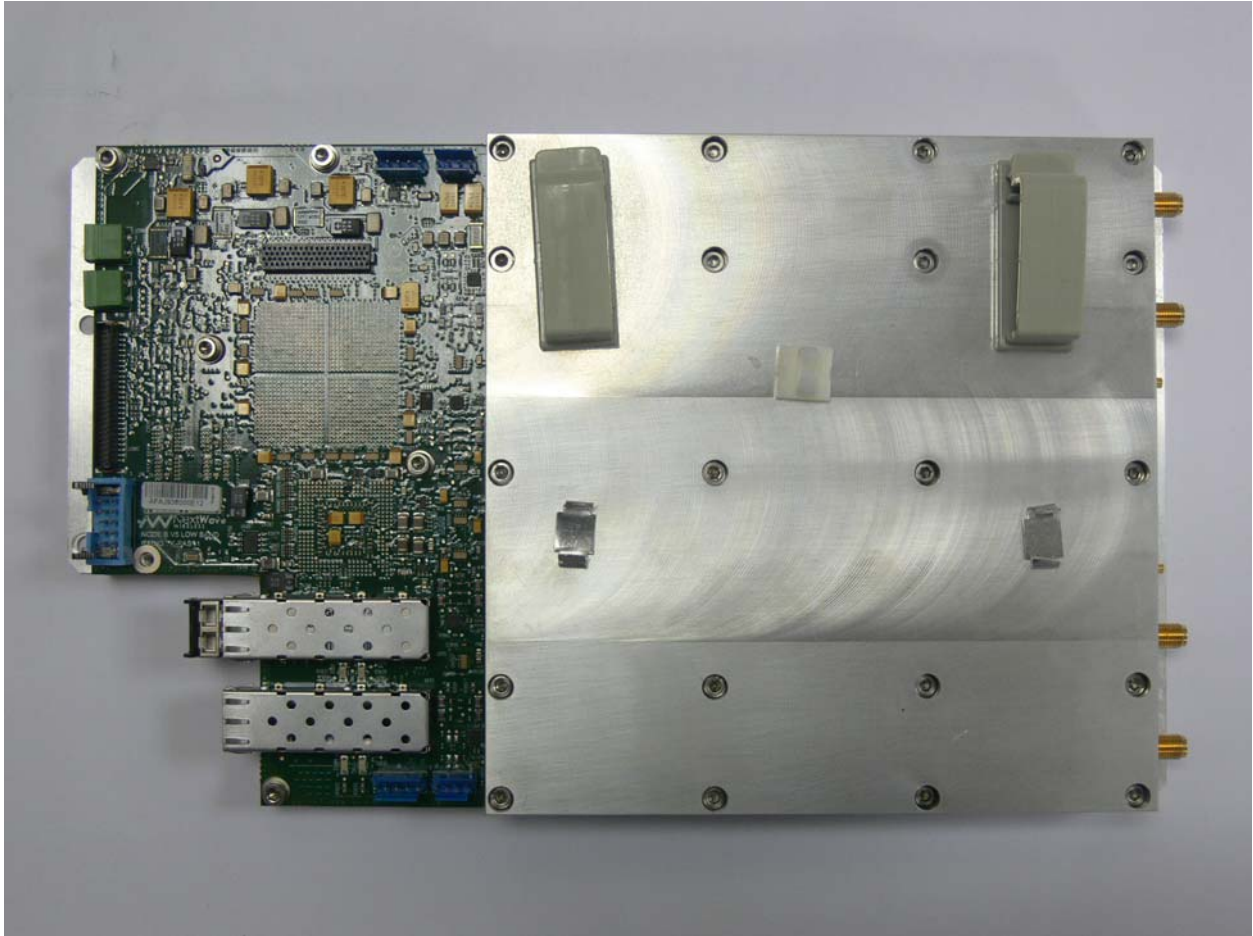

IPWireless 700MHz V5 Radio Shelf

Model: AFD

Internal Photographs

Figure 1: Radio Shelf – Front Panel Removed

Figure 2: Radio Shelf – Top Cover Removed

Figure 3: Radio Shelf – Bottom Filter Tray Removed

Figure 4: RF Filter Tray

Figure 5: 28VDC Power Supply

Figure 6: 12VDC Power Supply

Figure 7: RF Power Amplifier – Lid Removed

Figure 8: RF Patch Card – Top

Figure 9: RF Patch Card – Bottom

Figure 10: Radio Card with Clamshell

Figure 11: Radio Card - Top