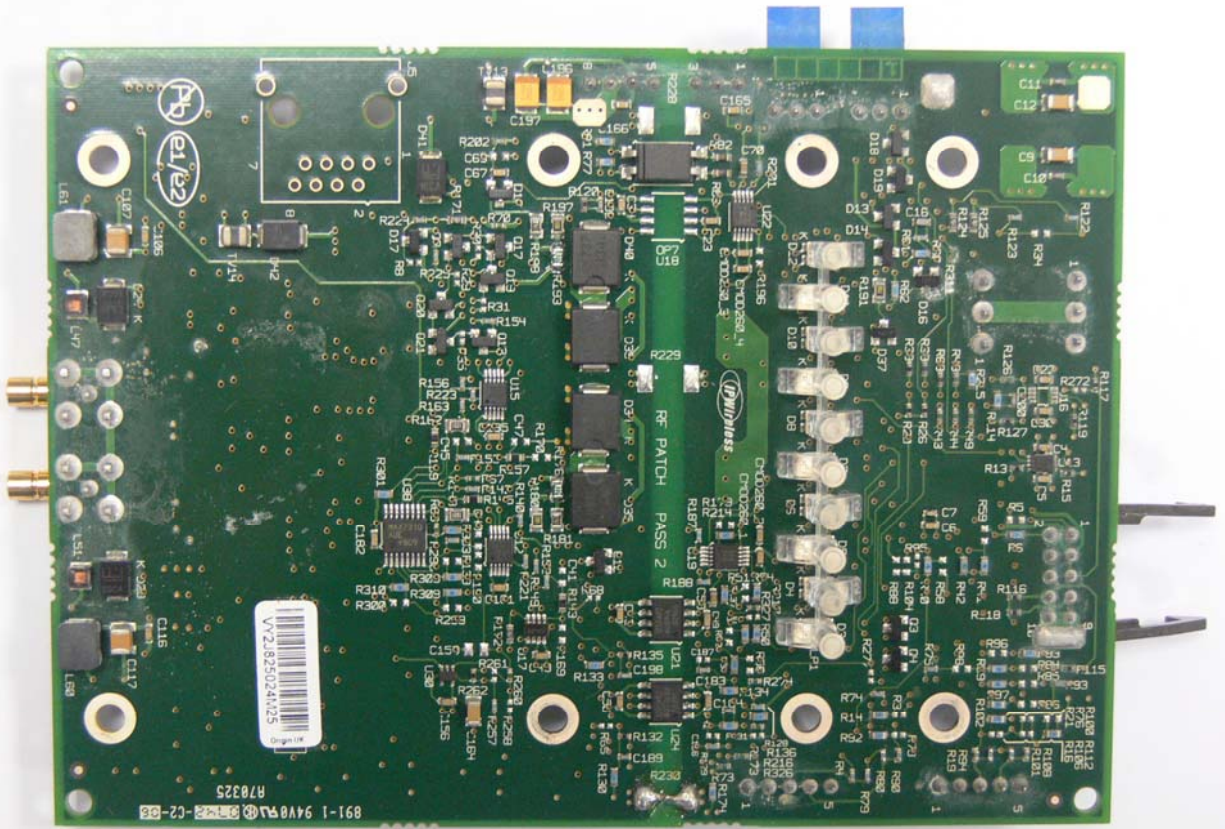

IPWireless 700MHz V5 Radio Shelf

Model: AFD

Internal Photographs

Figure 1: Radio Shelf – Front Panel Removed

Figure 2: Radio Shelf – Top Cover Removed

Figure 3: Radio Shelf – Bottom Filter Tray Removed

Figure 4: RF Filter Tray

Figure 5: 28VDC Power Supply

Figure 6: 12VDC Power Supply

Figure 7: RF Power Amplifier – Lid Removed

Figure 8: RF Patch Card – Top

Figure 9: RF Patch Card – Bottom

Figure 10: Radio Card with Clamshell

Figure 11: Radio Card - Top

Figure 12: Radio Card- Bottom