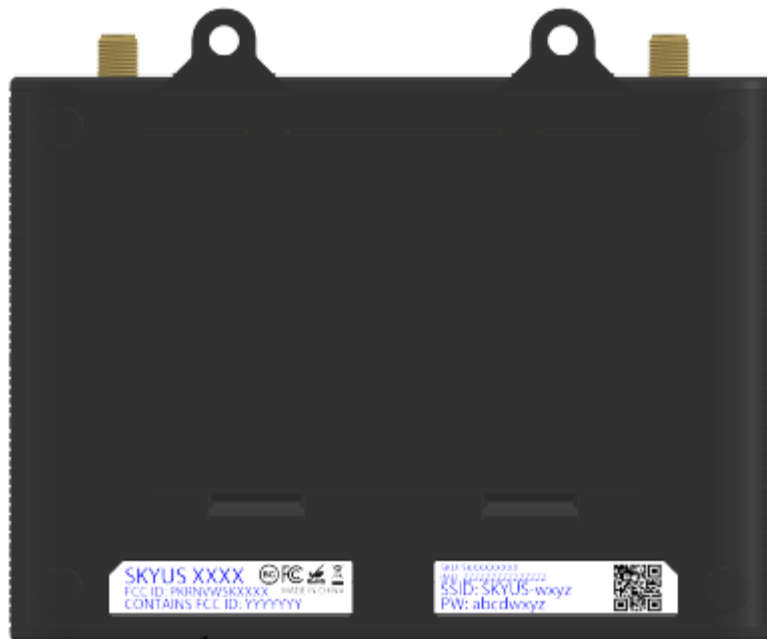

## SKYUS 110 Label and Placement Location

### 1.0 Product Label:

### 2.0 Label Location/Placement:

CENTER LABEL IN LEFT RECESSED AREA  
ON BOTTOM OF DEVICE AS SHOWN