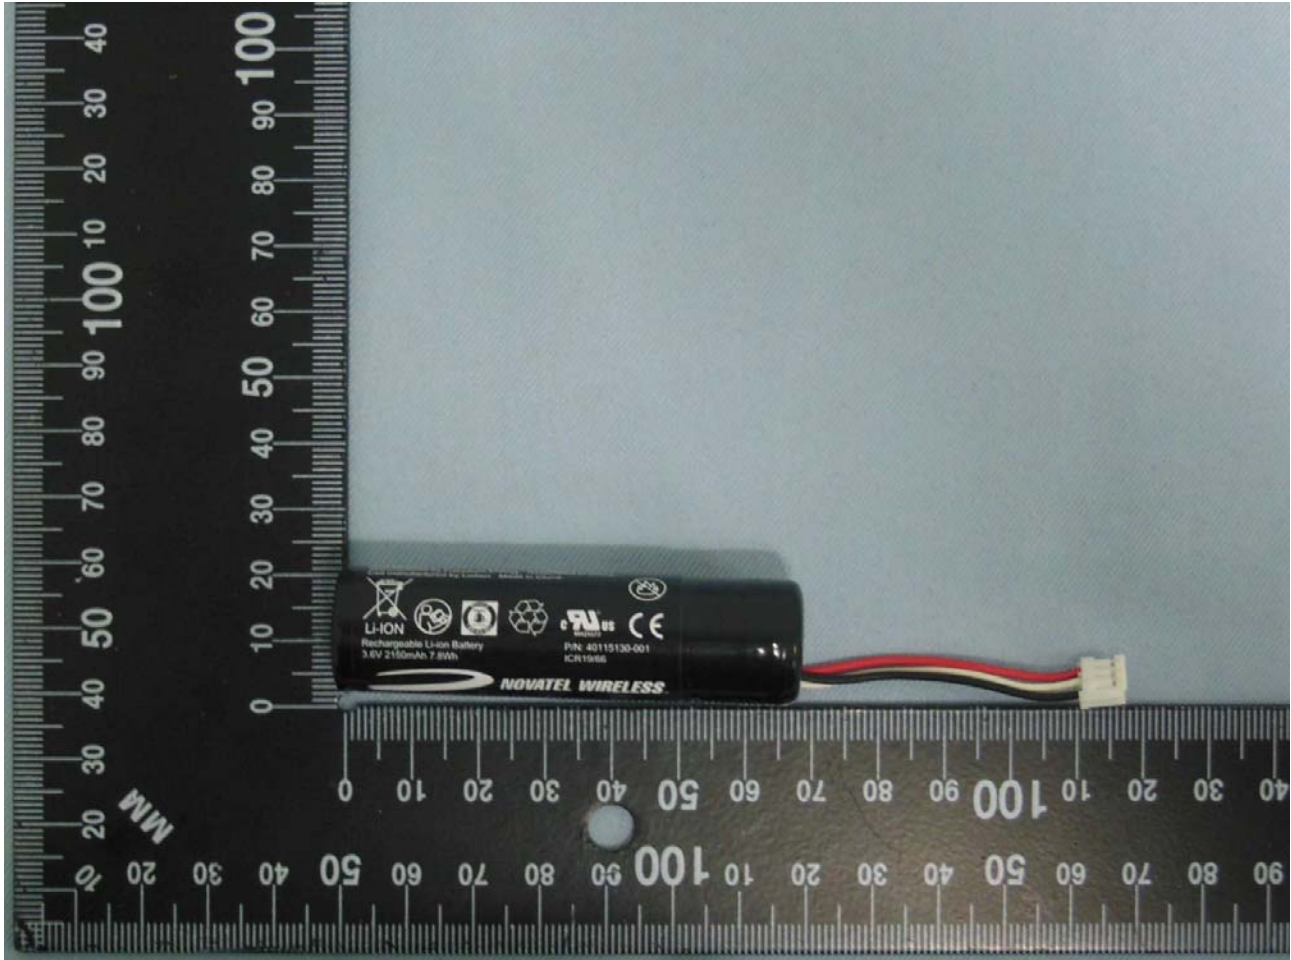

Brand Name: Novatel Wireless Inc.; Model Name: SA 2100-V