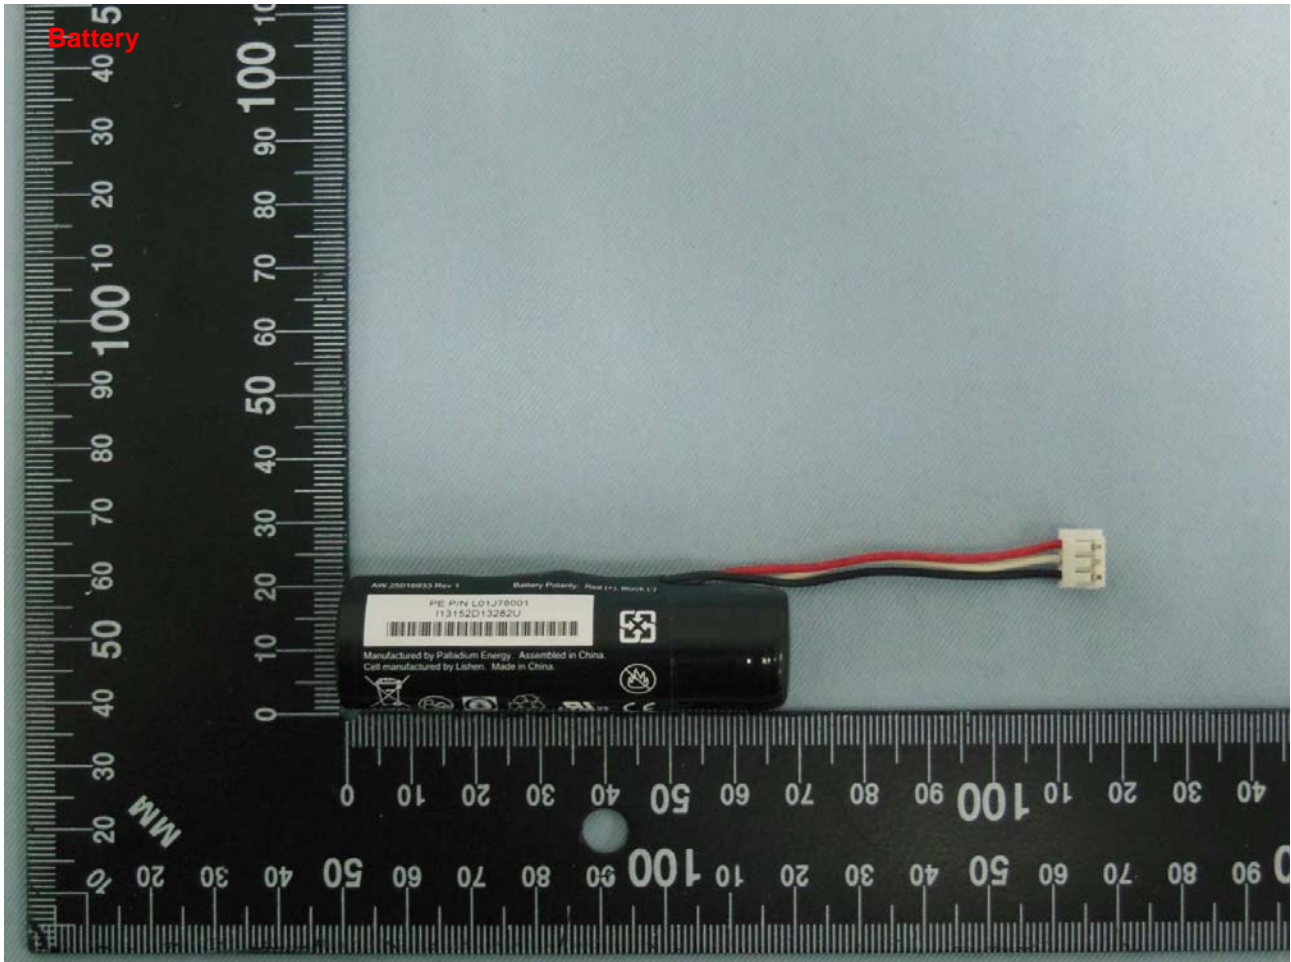

Brand Name: Novatel Wireless Inc.; Model Name: SA 2100-V