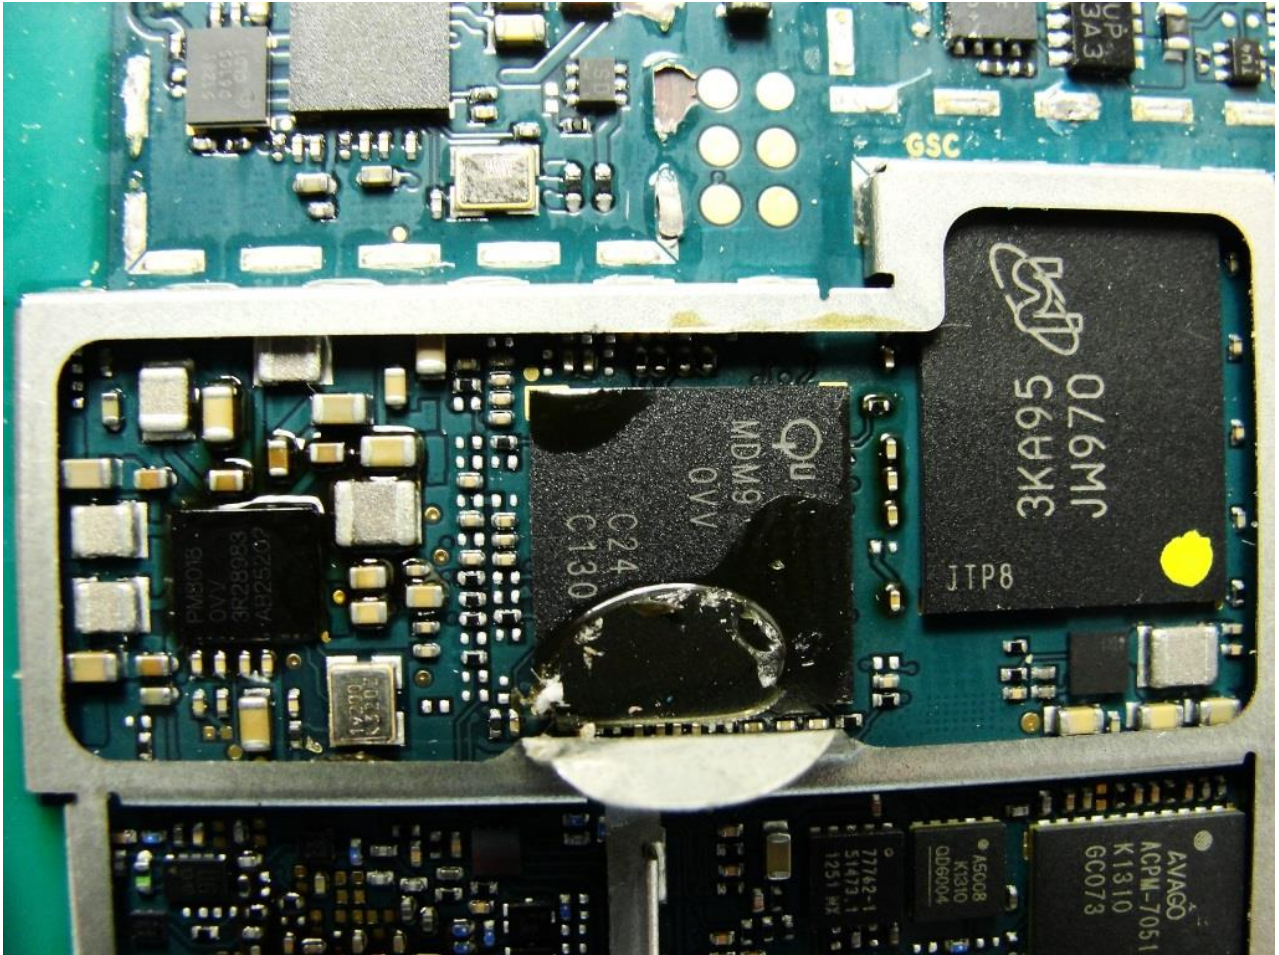

### 3. Internal Photograph of EUT

Brand Name: Novatel Wireless Inc. / Model Name: SA2100

Brand Name: Novatel Wireless Inc. / Model Name: SA2100

Brand Name: Novatel Wireless Inc. / Model Name: SA2100

Brand Name: Novatel Wireless Inc. / Model Name: SA2100

Brand Name: Novatel Wireless Inc. / Model Name: SA2100

Brand Name: Novatel Wireless Inc. / Model Name: SA2100

Brand Name: Novatel Wireless Inc. / Model Name: SA2100

Brand Name: Novatel Wireless Inc. / Model Name: SA2100