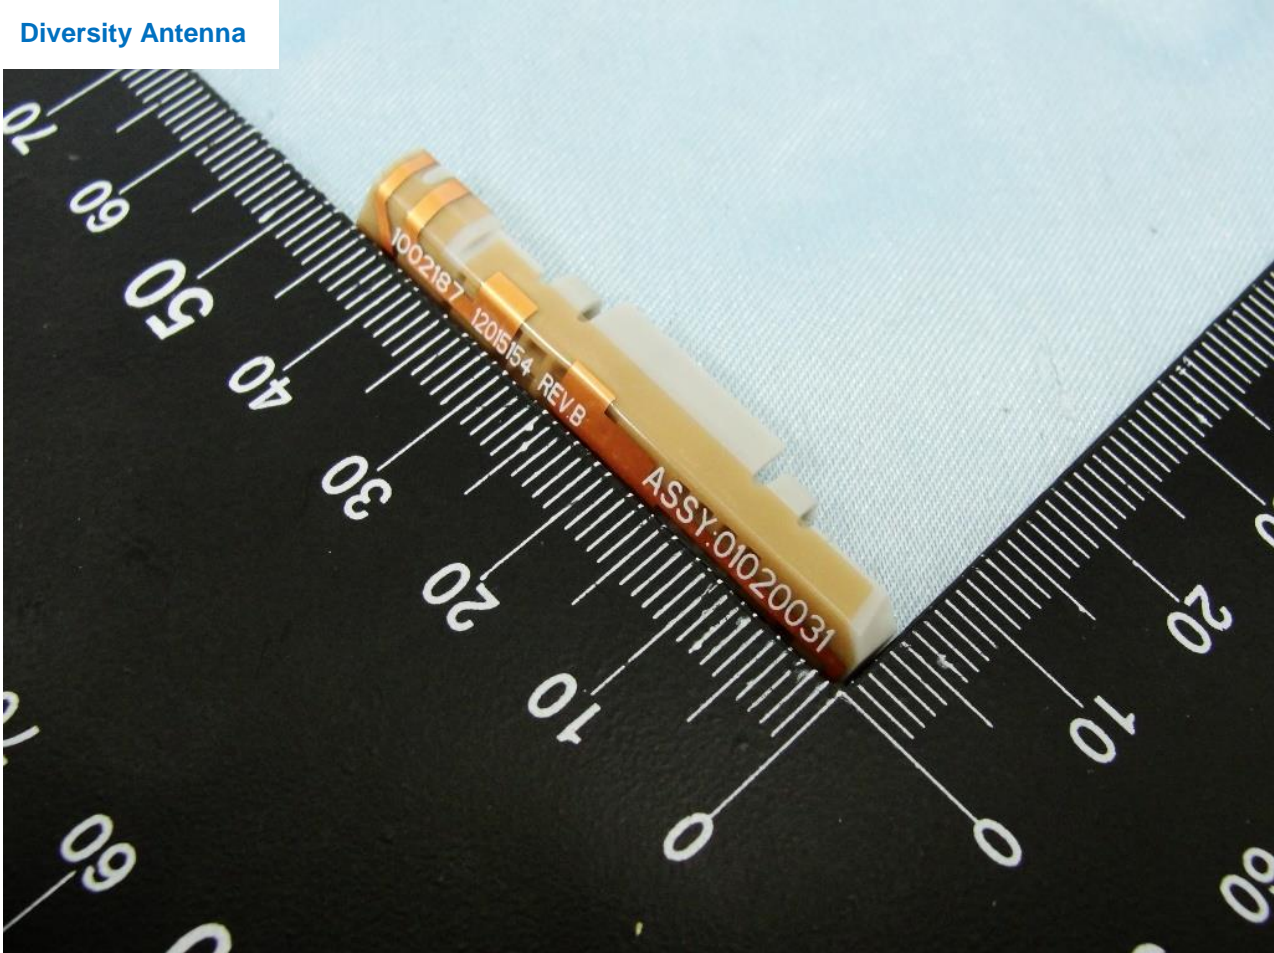

WLAN Antenna

Brand Name: Novatel Wireless Inc. / Model Name: SA2100

Brand Name: Novatel Wireless Inc. / Model Name: SA2100

Diversity Antenna

Brand Name: Novatel Wireless Inc. / Model Name: SA2100