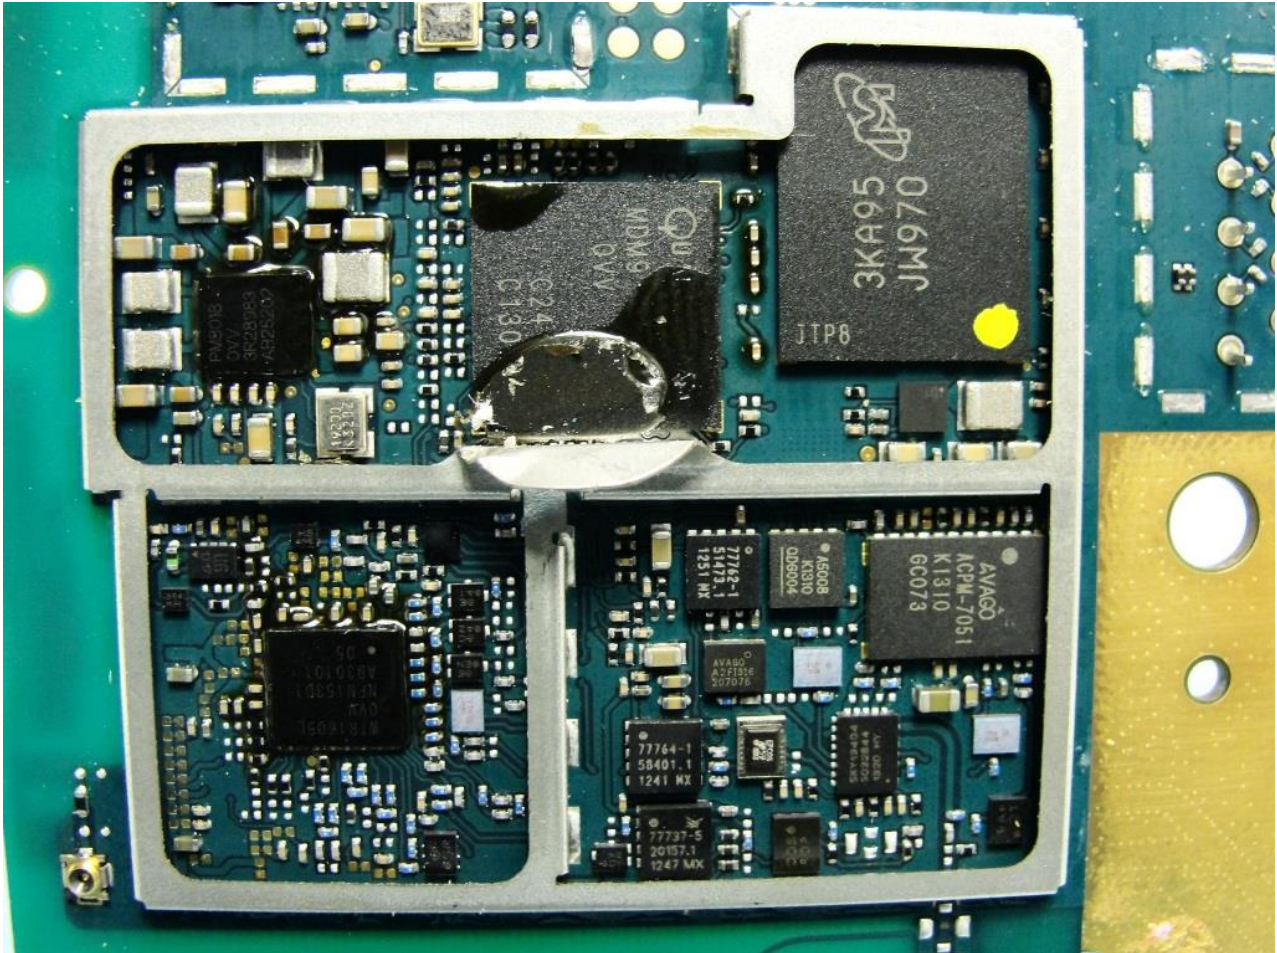

### 3. Internal Photograph of EUT

Brand Name: Novatel Wireless Inc. / Model Name: SA2100

Brand Name: Novatel Wireless Inc. / Model Name: SA2100

Brand Name: Novatel Wireless Inc. / Model Name: SA2100

Brand Name: Novatel Wireless Inc. / Model Name: SA2100

Brand Name: Novatel Wireless Inc. / Model Name: SA2100

Brand Name: Novatel Wireless Inc. / Model Name: SA2100

Brand Name: Novatel Wireless Inc. / Model Name: SA2100

Brand Name: Novatel Wireless Inc. / Model Name: SA2100