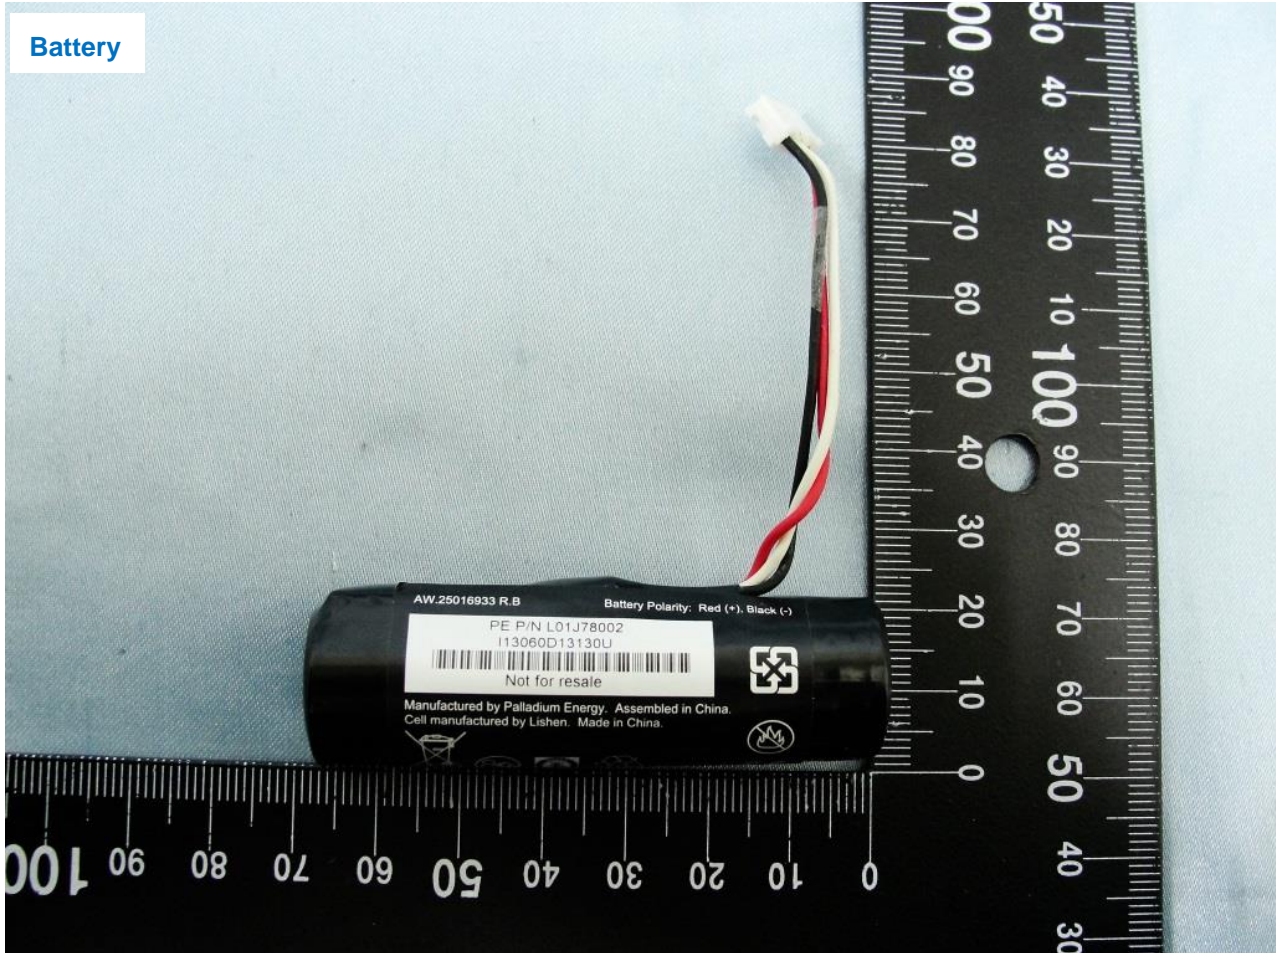

Brand Name: Novatel Wireless Inc. / Model Name: SA2100