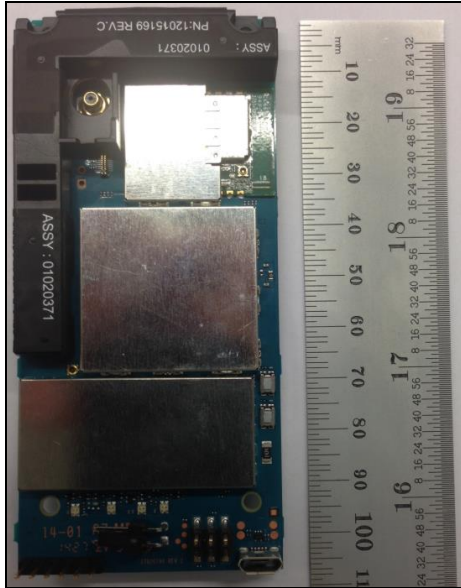

Novatel Wireless SA1100-30-VZ EUT Internal & External Photos

I. Top Side EUT Photos (w/Shields)

(without Shields)

II. Bottom Side EUT Photos

(w/Shields)

(without Shields)