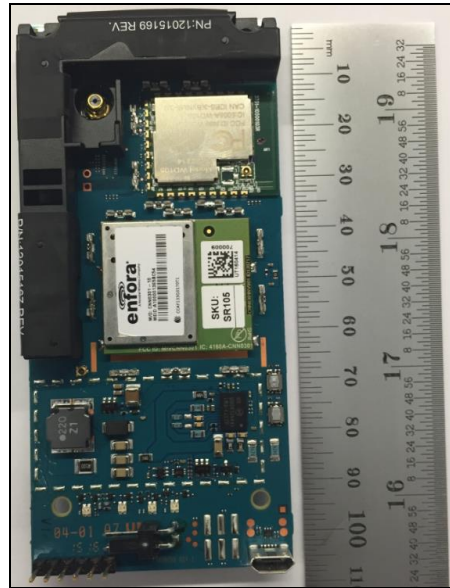

Novatel Wireless SA1100-30-VZ EUT Internal & External Photos

I. Top Side EUT Photos (w/Shields)

(without Shields)

II. Bottom Side EUT Photos

(w/Shields)

(without Shields)