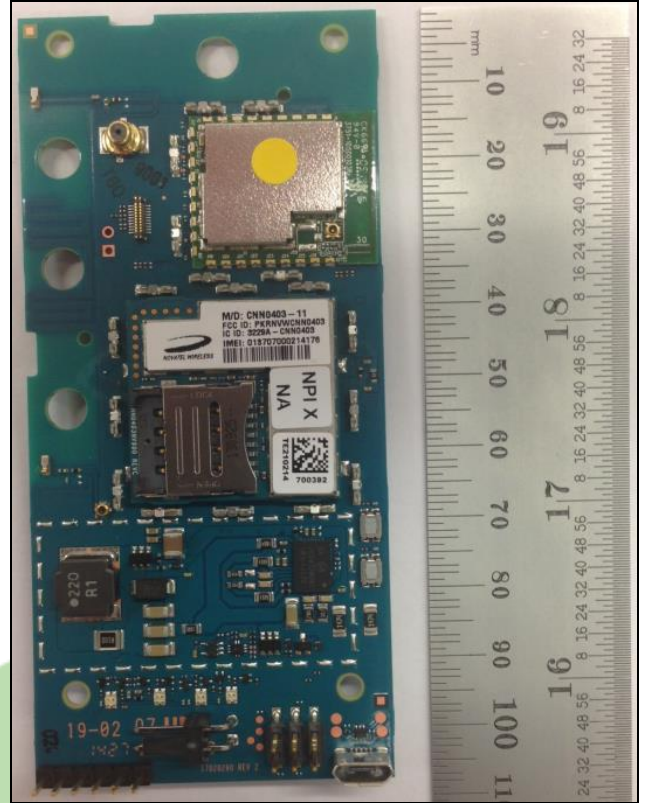

Novatel Wireless PKRNVWSA1100 EUT Internal & External Photos

I. Top Side EUT Photos

(w/Shields)

(without Shields)

**Proprietary and Confidential
NOVATEL WIRELESS, INC.**

9645 Scranton Road, Suite 205, San Diego, CA 92121
Toll Free: 888.888.9231 + Main: 858.812.3400 + Fax: 858.812.3402
Internet: www.novatelwireless.com

II. Bottom Side EUT Photos

(w/Shields)

(without Shields)