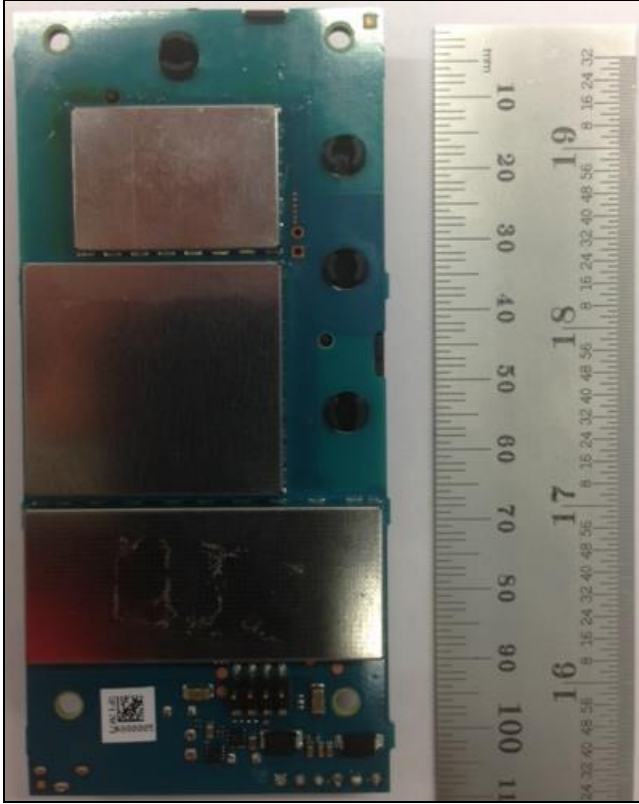

Novatel Wireless PKRNVWSA1100 EUT Internal & External Photos

I. Top Side EUT Photos

(w/Shields)

(without Shields)

**Proprietary and Confidential
NOVATEL WIRELESS, INC.**

9645 Scranton Road, Suite 205, San Diego, CA 92121
Toll Free: 888.888.9231 + Main: 858.812.3400 + Fax: 858.812.3402
Internet: www.novatelwireless.com

II. Bottom Side EUT Photos

(w/Shields)

(without Shields)