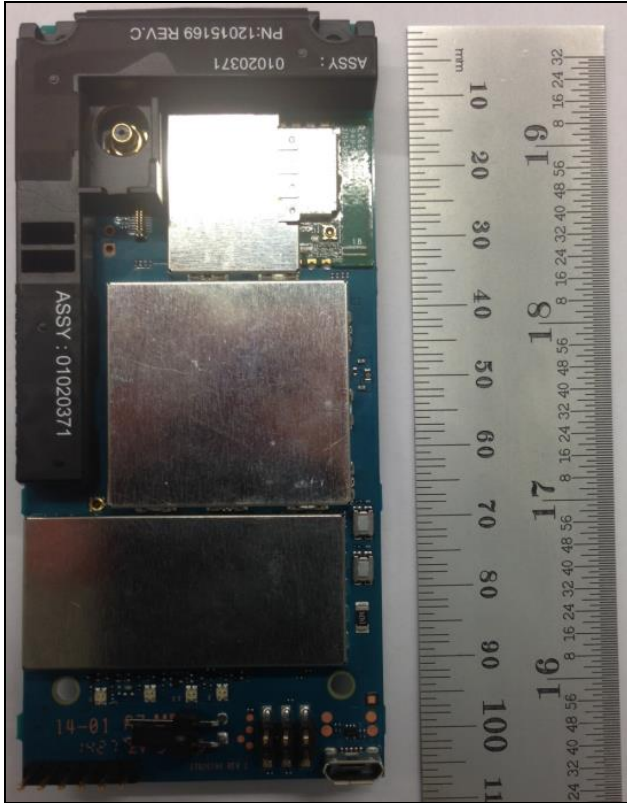

Novatel Wireless PKRNVWSA1100 EUT Internal & External Photos

I. Top Side EUT Photos

(w/Shields)

(without Shields)

**Proprietary and Confidential
NOVATEL WIRELESS, INC.**

9645 Scranton Road, Suite 205, San Diego, CA 92121
Toll Free: 888.888.9231 + Main: 858.812.3400 + Fax: 858.812.3402
Internet: www.novatelwireless.com

II. Bottom Side EUT Photos

(w/Shields)

(without Shields)