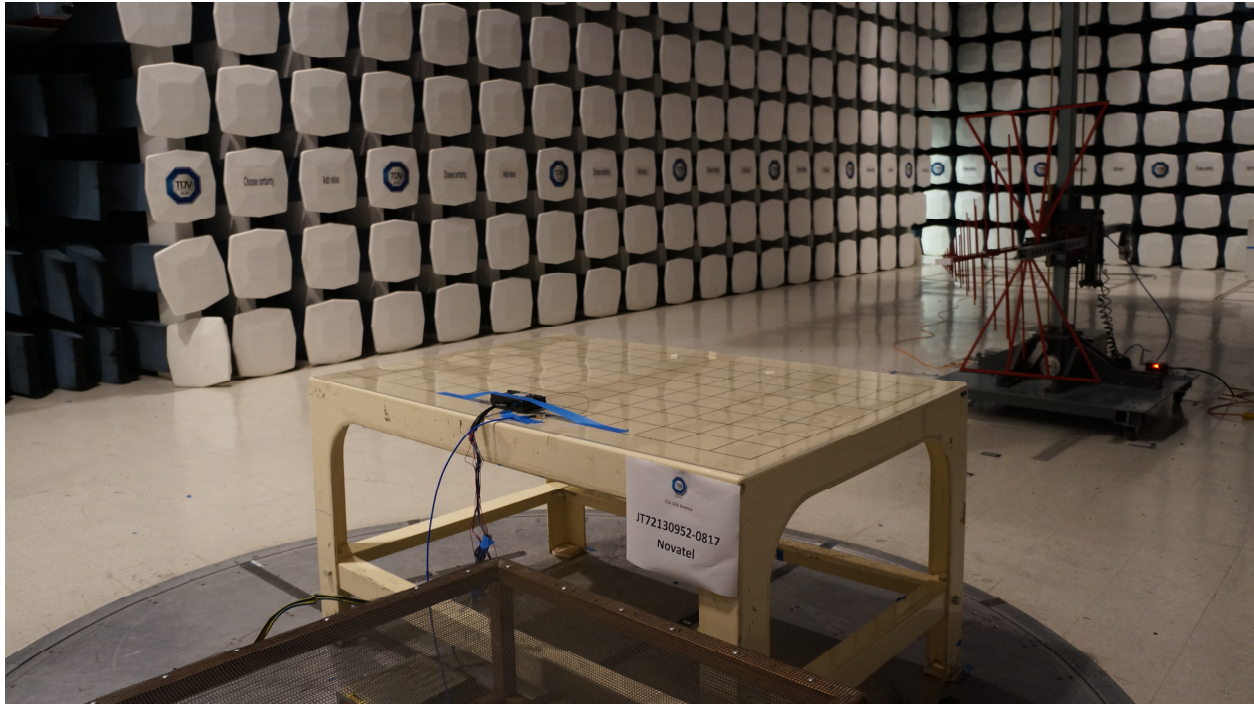

FCC ID PKRNVWNX35C200

Radiated Emissions Test Setup (below 1GHz)

Radiated Emissions Test Setup (above 1GHz)