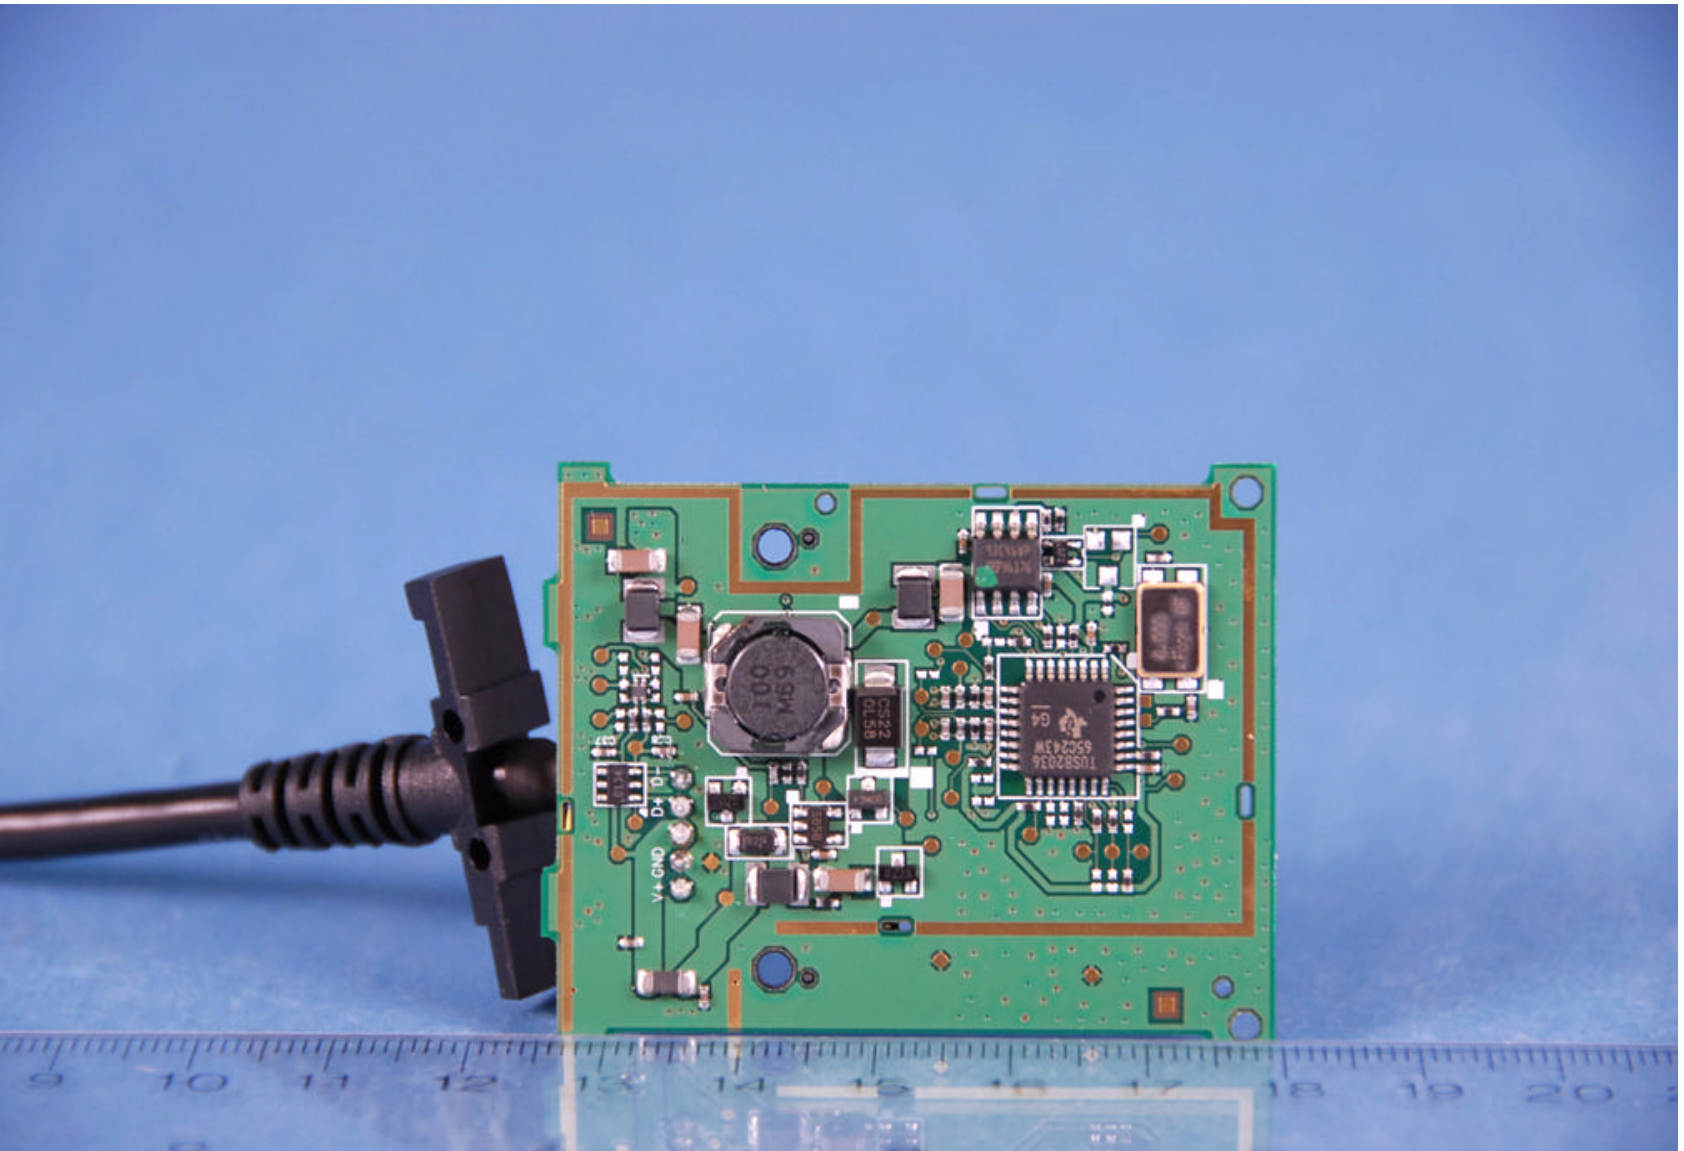

 PCTEST Computer Forensic Lab	NOVATEL FCC ID: PKRNVMX720	EUT Photographs
© 2007 PCTEST Lab.	Dual-Band CDMA/ EVDO Modem Card	Model: MX720

 PCTEST Competitive Wireless Lab © 2007 PCTEST Lab.	NOVATEL FCC ID: PKRNVWMI720 Dual-Band CDMA/EVDO Modem Card	EUT Photographs Model: MI720
---	---	---------------------------------

 PCTEST Certified Wireless Lab	NOVATEL FCC ID: PKRNVWMX720	EUT Photographs
© 2007 PCTEST Lab.	Dual-Band CDMA/ EVDO Modem Card	Model: MX720