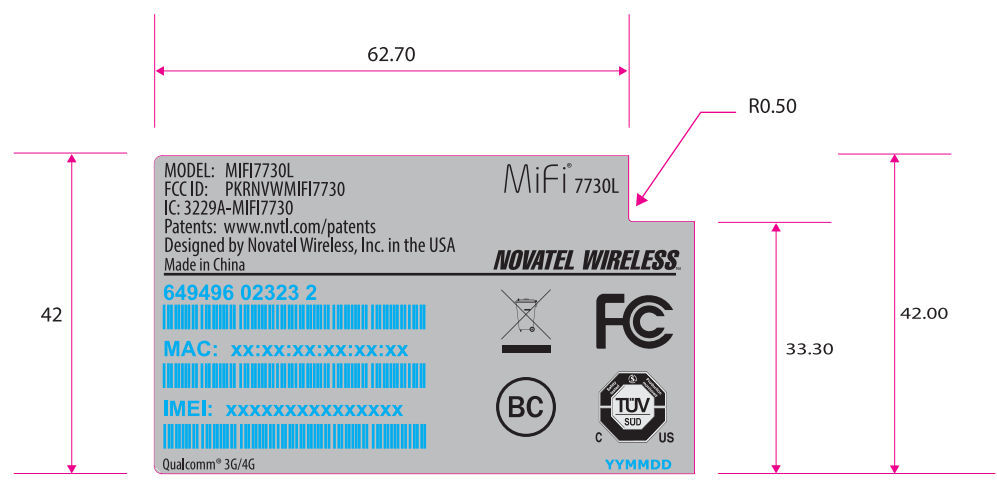

Novatel Wireless 9645 Scranton Road San Diego, CA 92121 Phone: 858 812 3400 <b>NOVATEL WIRELESS</b>	
TITLE: ARTWORK LABEL REGULATORY MiFi 7730L VZW	
P/N: 01021162	ECO: C04992
Rev.1 06.21.2016 - L. Robertson - Initial Release	

**NOTES**

**MAGENTA DOES NOT PRINT**

**CYAN TEXT AND BARCODE ARE DYNAMIC INFORMATION AND NEED TO BE REPLACED WITH ACTUAL IMEI INFORMATION AT PRINT**

**WHITE LABEL**  
 COLOR: 1C  
 BACKGROUND IS 30% BLACK  
 TEXT IS RICH BLACK

R1.6

Barcode 128-B "649496 01958 7"  
 Text: "649496 01958 7"  
 "649496 01958 7" is the SKU number to use ON THIS LABEL ONLY for both the retail 5  
**Arial - 7pt Bold**

Barcode 128-B "xxxxxxxxxxxx"  
 Text: "MAC:xxxxxxxxxxxx"  
 xxxxxxxxxxxx is modem's MAC ID  
**Arial - 7pt Bold**

Barcode 128-B "xxxxxxxxxxxx"  
 Text: "IMEI: xxxxxxxxxxxxxx"  
 xxxxxxxxxxxxxx is modem's 14 digit IMEI plus checksum digit on end  
**Arial - 7pt Bold**

Text "YYMMDD"  
 Date Code  
 "YY" - Last 2 digits of year  
 "MM" - Month  
 "DD" - Day  
**Verdana - 5pt BOLD**