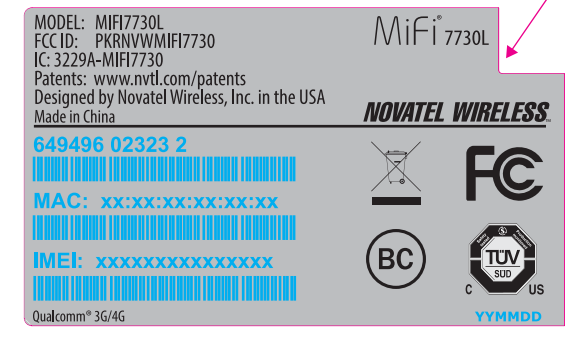

Novatel Wireless 9645 Scranton Road San Diego, CA 92121 Phone: 858 812 3400 NOVATEL WIRELESS	
TITLE: ARTWORK LABEL REGULATORY MiFi 7730L VZW	
P/N: 01021162	ECO: C04992
Rev.1 06.21.2016 - L. Robertson - Initial Release	

NOTES

MAGENTA DOES NOT PRINT

CYAN TEXT AND BARCODE ARE DYNAMIC INFORMATION AND NEED TO BE REPLACED WITH ACTUAL IMEI INFORMATION AT PRINT

WHITE LABEL
COLOR: 1C
BACKGROUND IS 30% BLACK
TEXT IS RICH BLACK

FONTS
MYRIAD PRO CONDENSED

FILES
AW.01021162 Rev 1 ArtworkMaster Label Regulatory MiFi 7730L VZW.AI (AI CS5)
AW.01021162 Rev 1 CS Outline Label Regulatory MiFi 7730L VZW.AI (EPS)
AW.01021162 Rev 1 View Only Label Regulatory MiFi 7730L VZW.PDF
(DO NOT PRINT Reference PDF)

MATERIAL/FINISH:
MATERIAL INFORMATION PROVIDED ON MECHANICAL DRAWING DM-25018962

This Proof Indicates Approximate Color Only. For Accurate Color Match, Use Approved Color Standard.
DO NOT USE COLOR FORMULAS ON THIS FILE.

R1.6

Barcode 128-B "649496 01958 7"
Text: "649496 01958 7"
"649496 01958 7" is the SKU number to use ON THIS LABEL ONLY for both the retail 5
Arial - 7pt Bold

Barcode 128-B "xxxxxxxxxxxx"
Text: "MAC:xxxxxxxxxxxx"
xxxxxxxxxxxx is modem's MAC ID
Arial - 7pt Bold

Barcode 128-B "xxxxxxxxxxxx"
Text: "IMEI: xxxxxxxxxxxxxx"
xxxxxxxxxxxxxx is modem's 14 digit IMEI plus checksum digit on end
Arial - 7pt Bold

Text "YYMMDD"
Date Code
"YY" - Last 2 digits of year
"MM" - Month
"DD" - Day
Verdana - 5pt BOLD